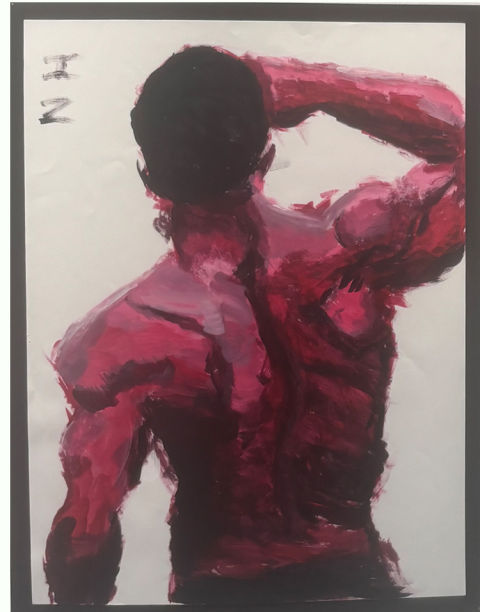

Charles M. Russel High School Art Department

NEW EXHIBITION

O.C. Seltzer
Memorial Art Gallery
228 17th Ave NW,
Great Falls MT

FEBRUARY 17 - APRIL 30, 2026