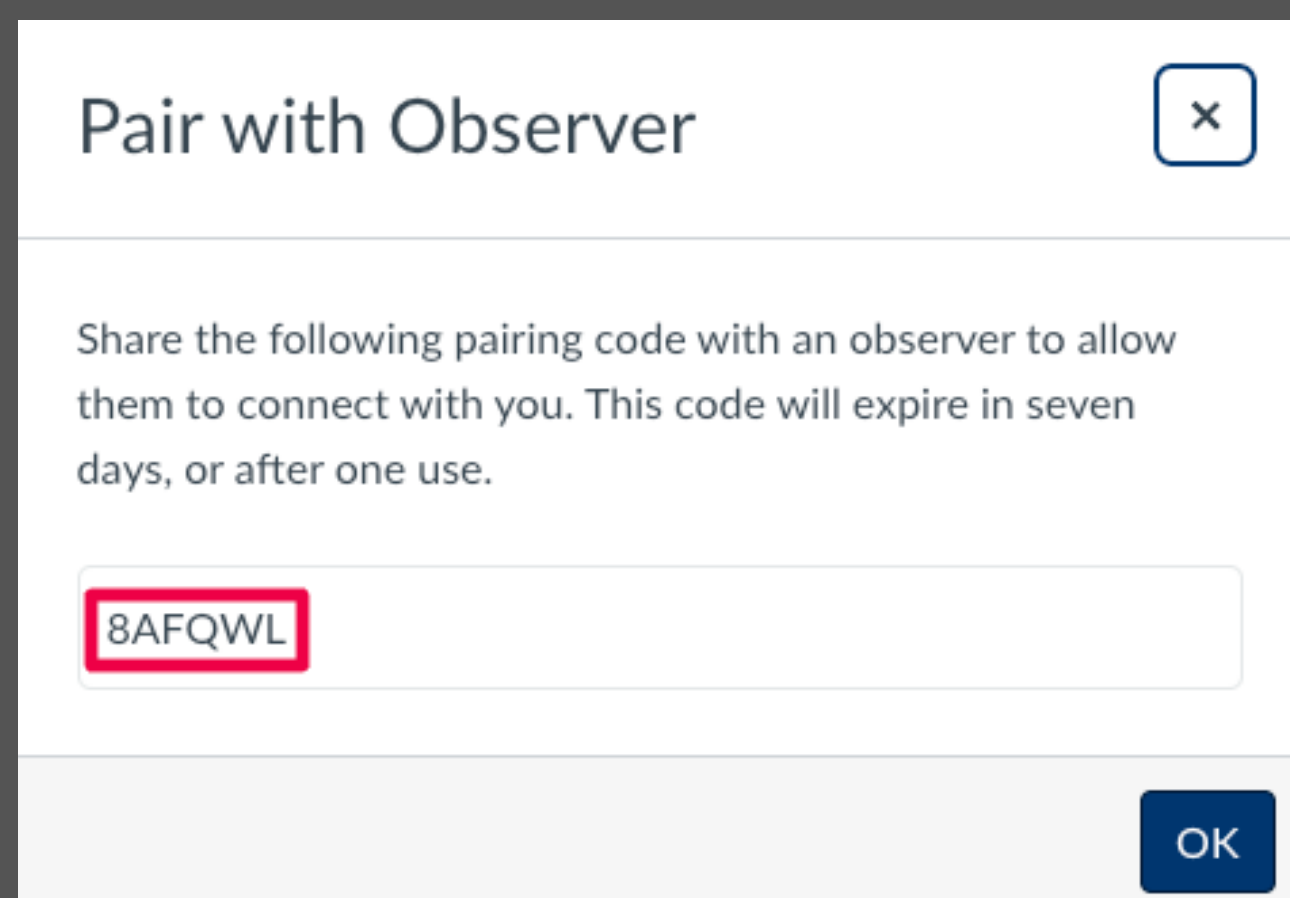

3 After clicking **Pair with Observer**, copy the displayed pairing code.