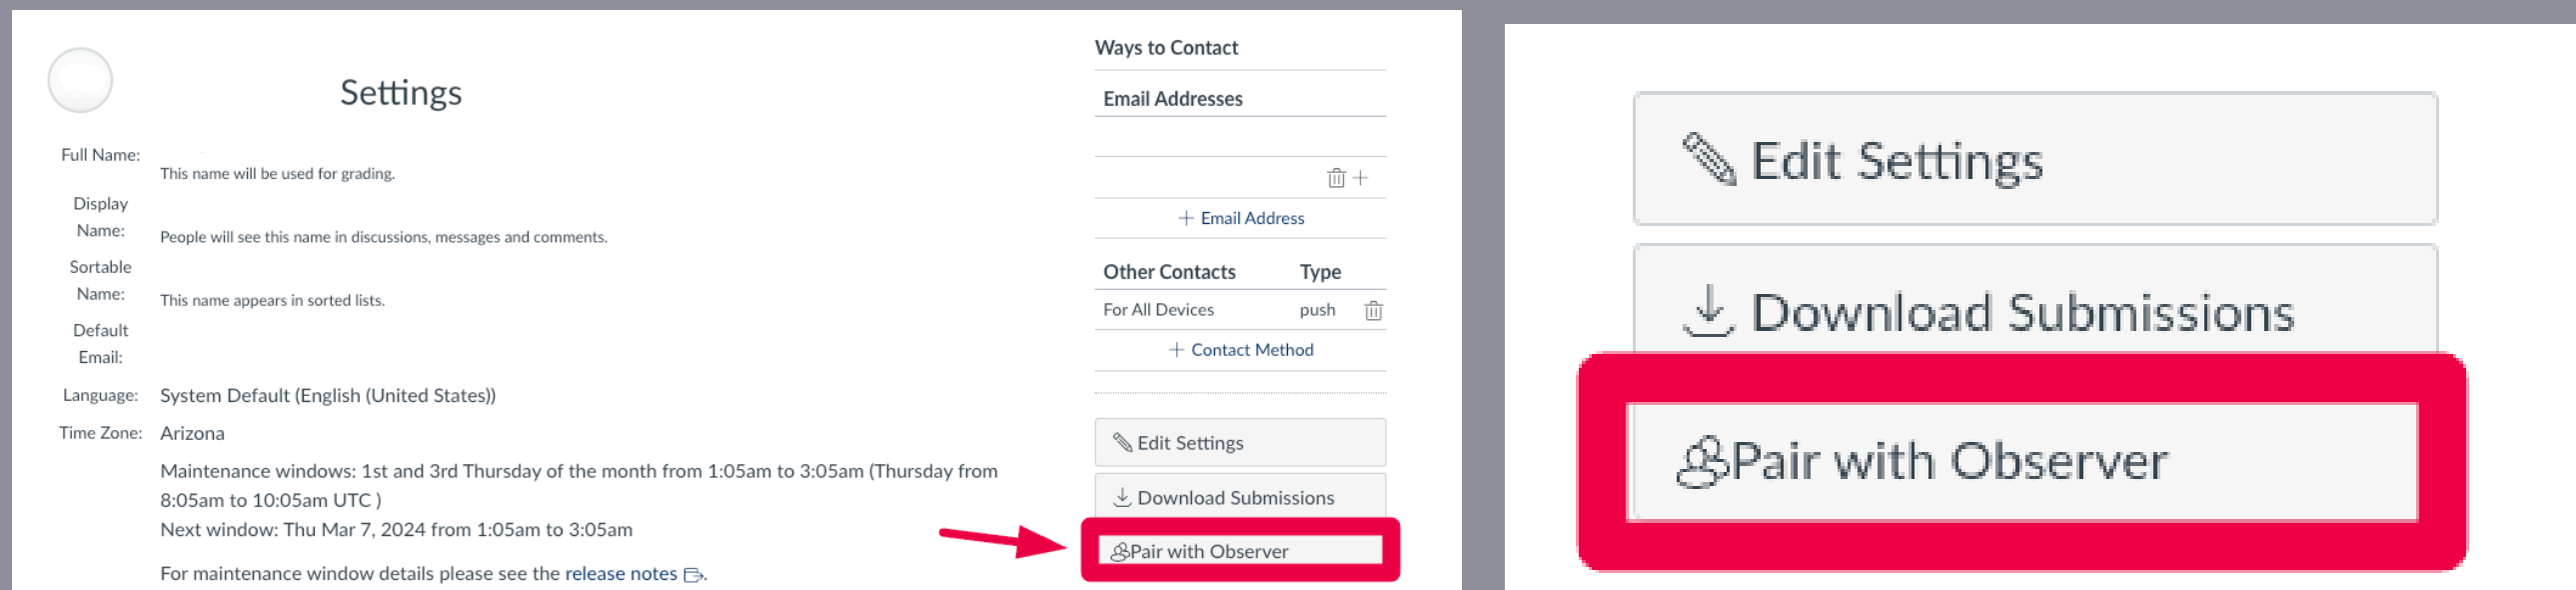

## Canvas Parent/Guardian Pairing

This guide will help you easily create a Canvas account to observe your child's online learning.

**1** In your child's Canvas account, access **Account Settings**.

**2** Click **Pair with Observer**.