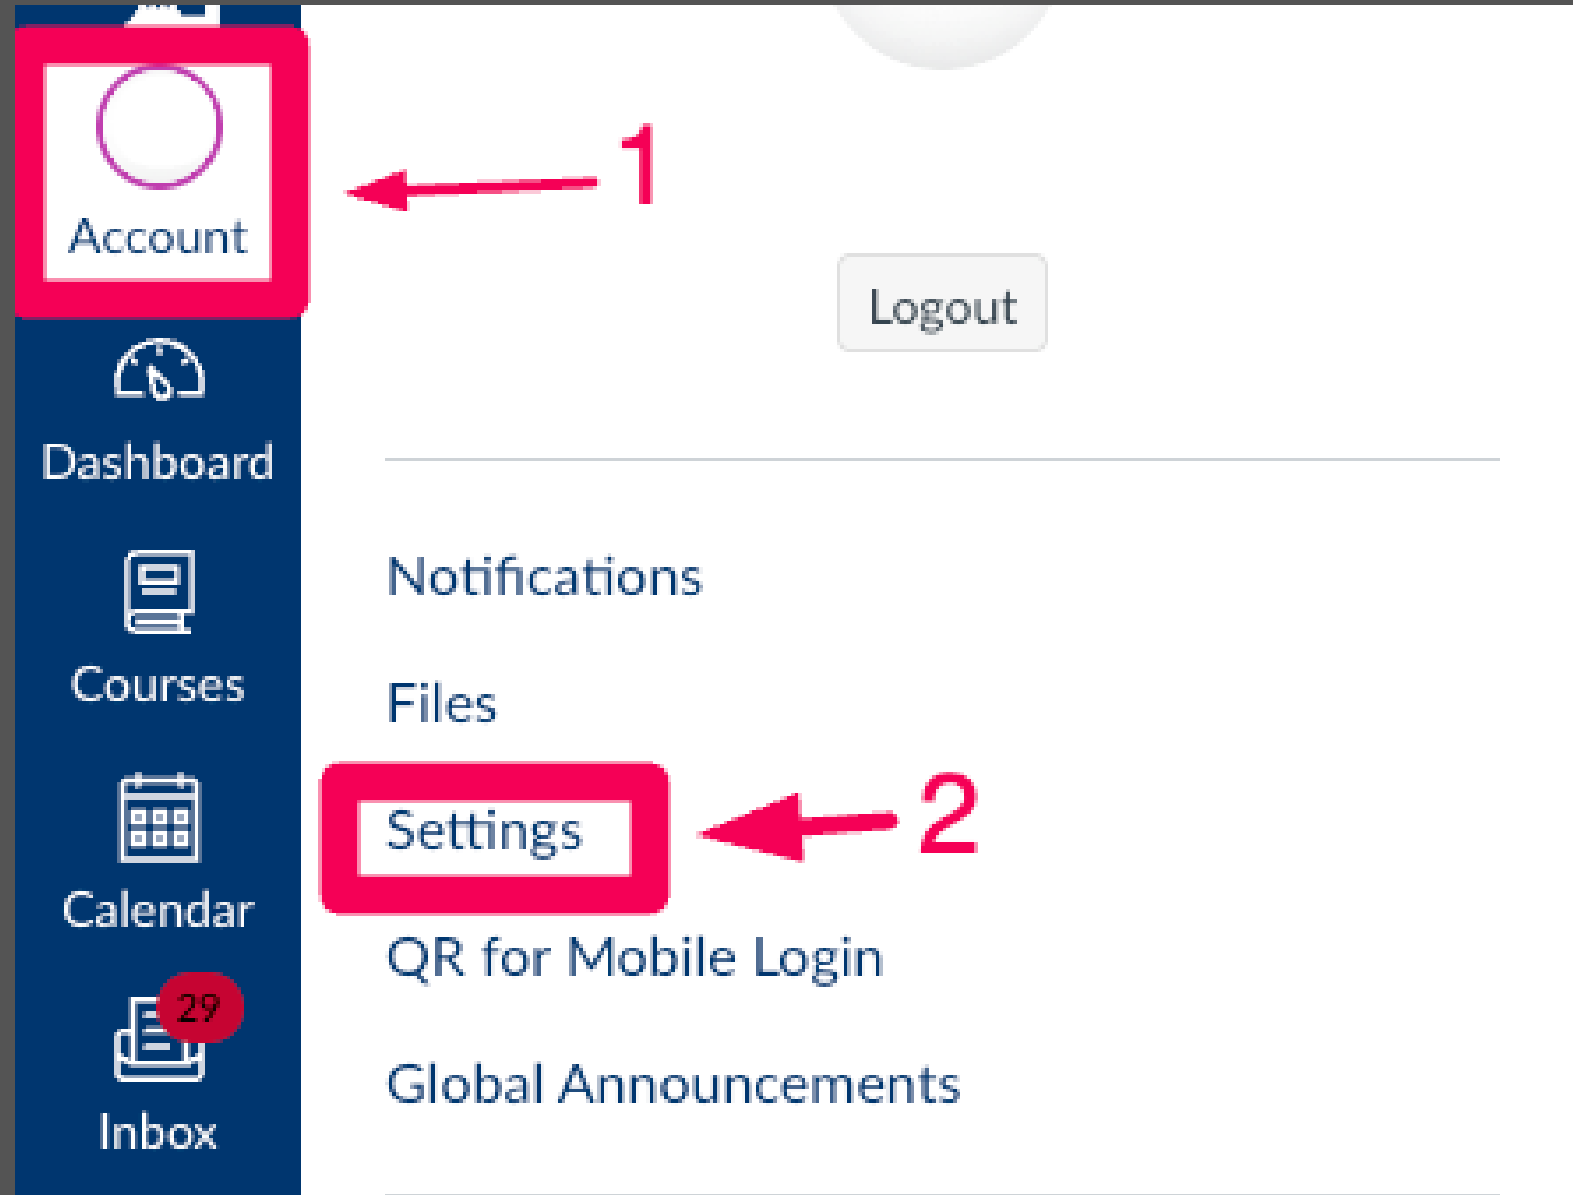

## Canvas Parent/Guardian Pairing

This guide will help you easily create a Canvas account to observe your child's online learning.

**1** In your child's Canvas account, access **Account Settings**.

**2** Click **Pair with Observer**.