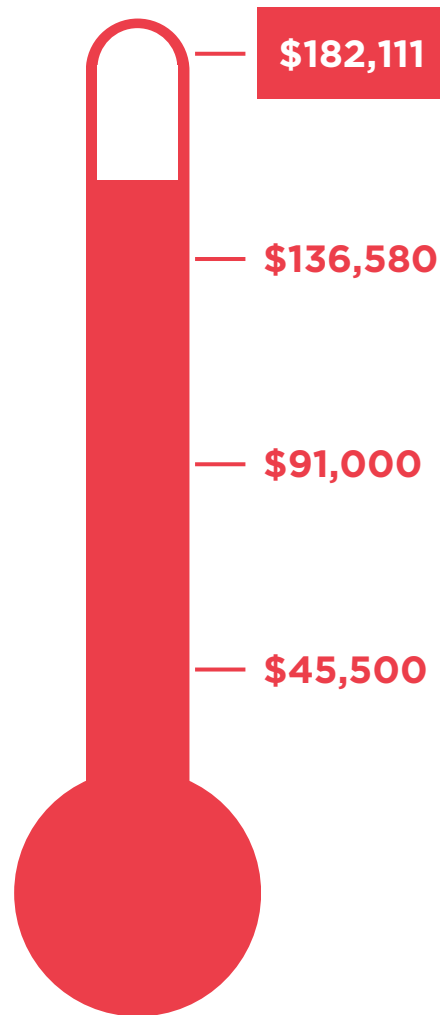

CSA 2025

Do you
love me?
Feed *my*
sheep.

Jn 21:15-17,19

HELP US MEET OUR 2025 GOAL

RAISED TO-DATE: \$151,391

Ways to Give:

- Online at givecsa.org
- By mailing your enclosed CSA commitment card with a contribution to: *Archdiocese of Detroit, CSA Gift Processing Center, PO Box 6047, Albert Lea, MN 56007-6647*
- By check made payable to **“Archdiocese of Detroit - CSA”** delivered to the parish office or placed in the offertory baskets at Mass

**** Overage from the 2025 campaign will be used to commission custom cabinets to house our relics inside the Church, as well as new vestments for clergy and altar servers, and repairs to the sanctuary lighting.**