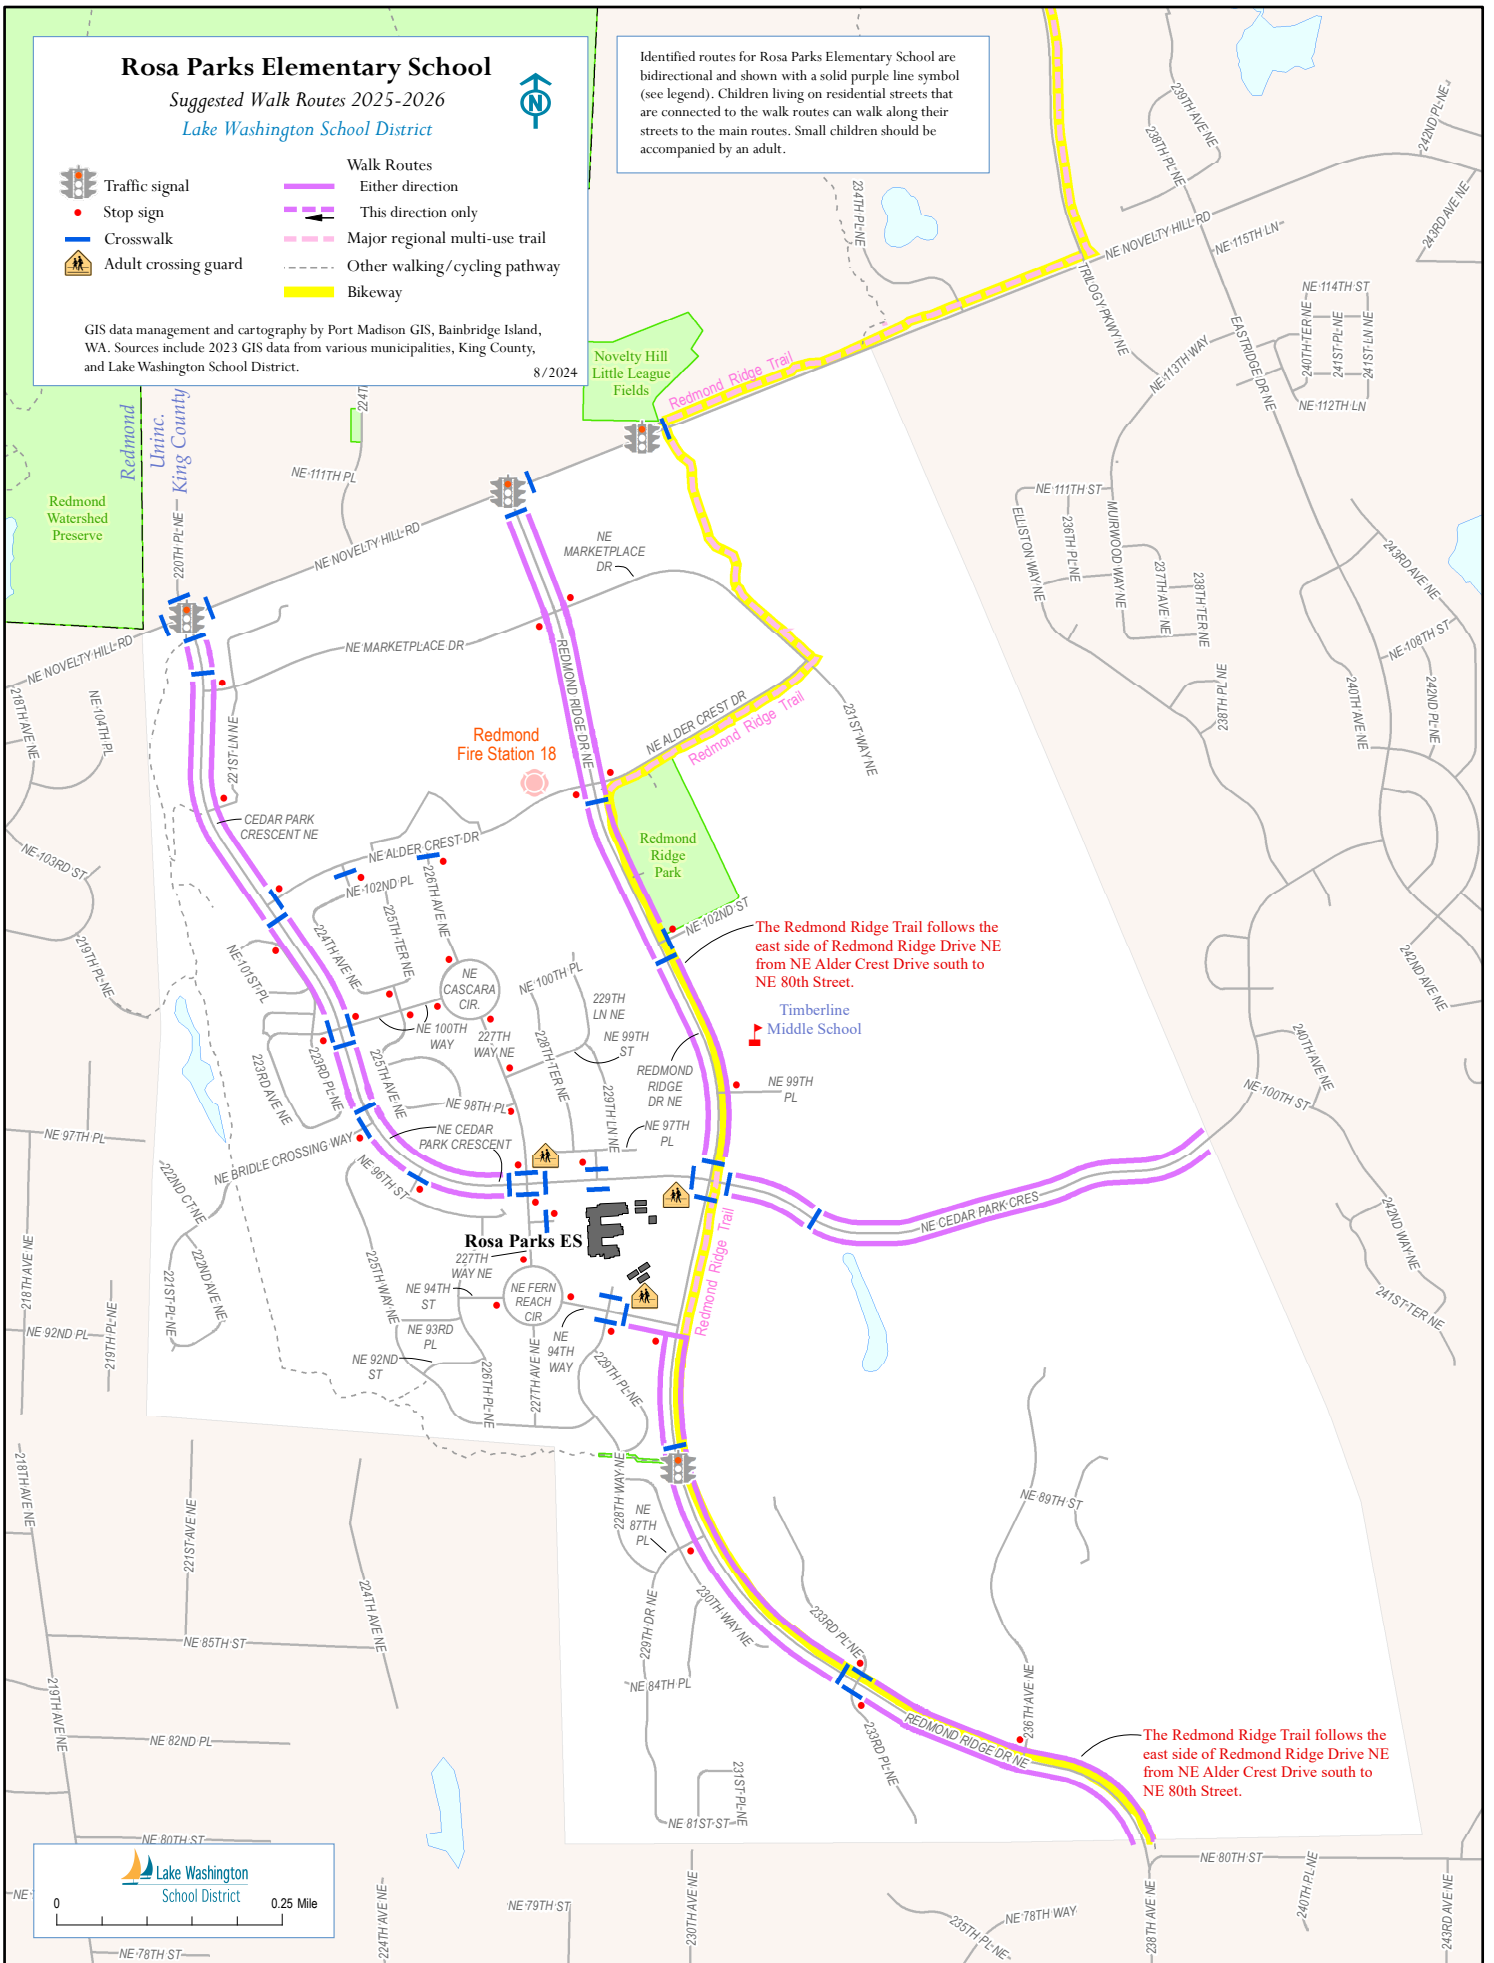

# Rosa Parks Elementary School

Suggested Walk Routes 2025-2026  
Lake Washington School District

- |  |                      |  |                                |
|--|----------------------|--|--------------------------------|
|  | Traffic signal       |  | Walk Routes                    |
|  | Stop sign            |  | Either direction               |
|  | Crosswalk            |  | This direction only            |
|  | Adult crossing guard |  | Major regional multi-use trail |
|  |                      |  | Other walking/cycling pathway  |
|  |                      |  | Bikeway                        |

GIS data management and cartography by Port Madison GIS, Bainbridge Island, WA. Sources include 2023 GIS data from various municipalities, King County, and Lake Washington School District.

8/2024

Identified routes for Rosa Parks Elementary School are bidirectional and shown with a solid purple line symbol (see legend). Children living on residential streets that are connected to the walk routes can walk along their streets to the main routes. Small children should be accompanied by an adult.

The Redmond Ridge Trail follows the east side of Redmond Ridge Drive NE from NE Alder Crest Drive south to NE 80th Street.

Timberline Middle School

The Redmond Ridge Trail follows the east side of Redmond Ridge Drive NE from NE Alder Crest Drive south to NE 80th Street.