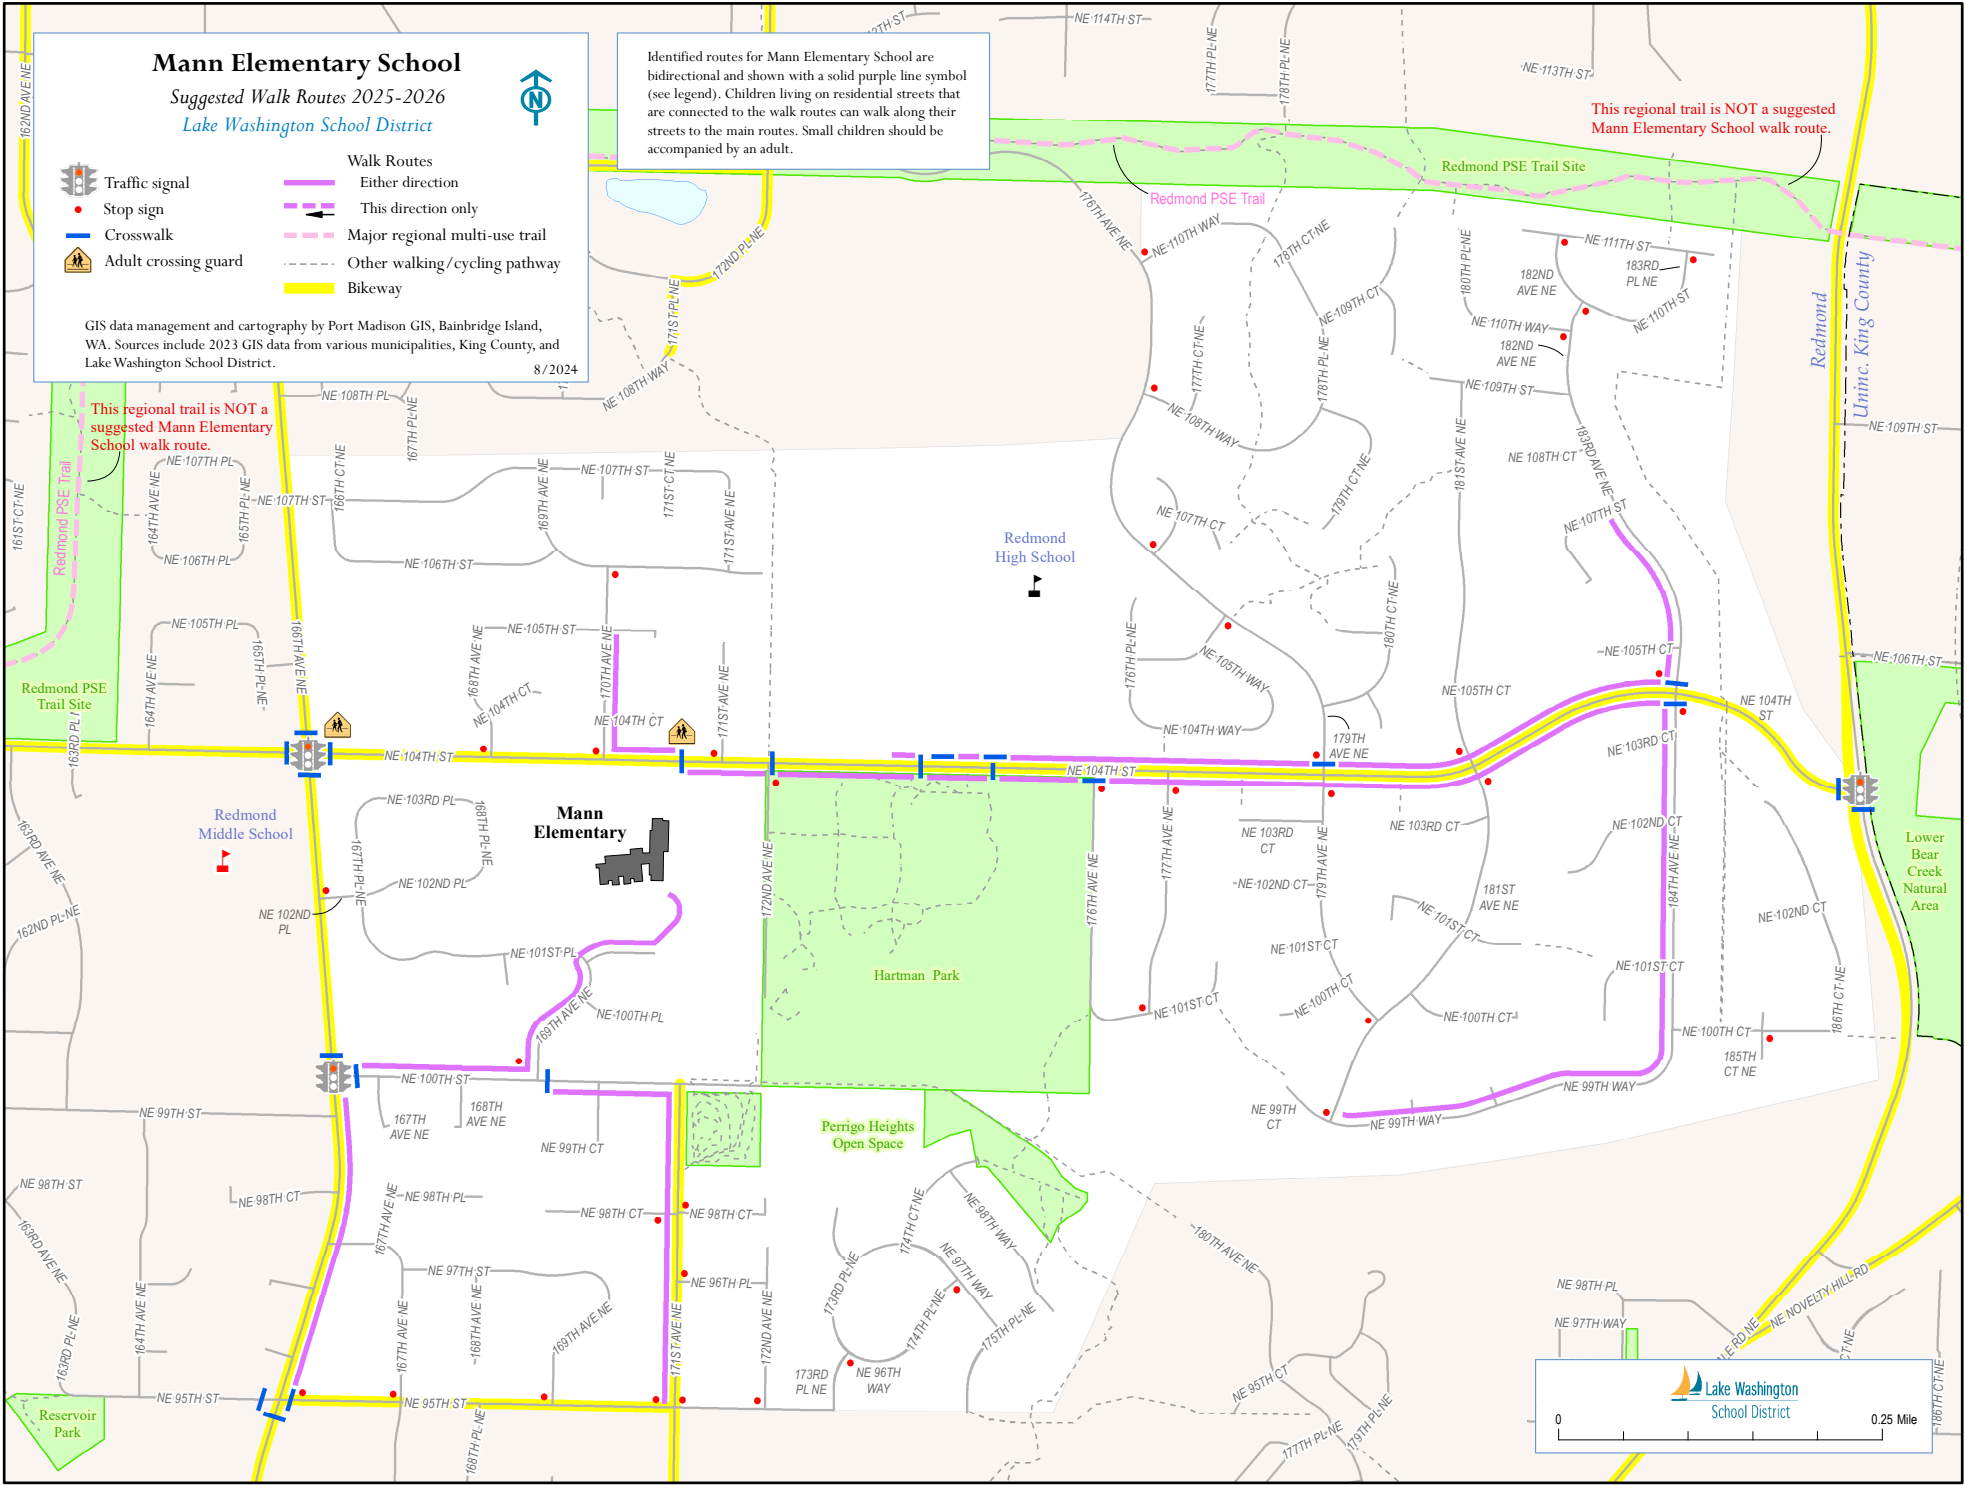

Mann Elementary School

Suggested Walk Routes 2025-2026
Lake Washington School District

Identified routes for Mann Elementary School are bidirectional and shown with a solid purple line symbol (see legend). Children living on residential streets that are connected to the walk routes can walk along their streets to the main routes. Small children should be accompanied by an adult.

- | | | | |
|--|----------------------|--|--------------------------------|
| | Traffic signal | | Walk Routes |
| | Stop sign | | Either direction |
| | Crosswalk | | This direction only |
| | Adult crossing guard | | Major regional multi-use trail |
| | | | Other walking/cycling pathway |
| | | | Bikeway |

GIS data management and cartography by Port Madison GIS, Bainbridge Island, WA. Sources include 2023 GIS data from various municipalities, King County, and Lake Washington School District.

8/2024

This regional trail is NOT a suggested Mann Elementary School walk route.

Lake Washington School District
0 0.25 Mile