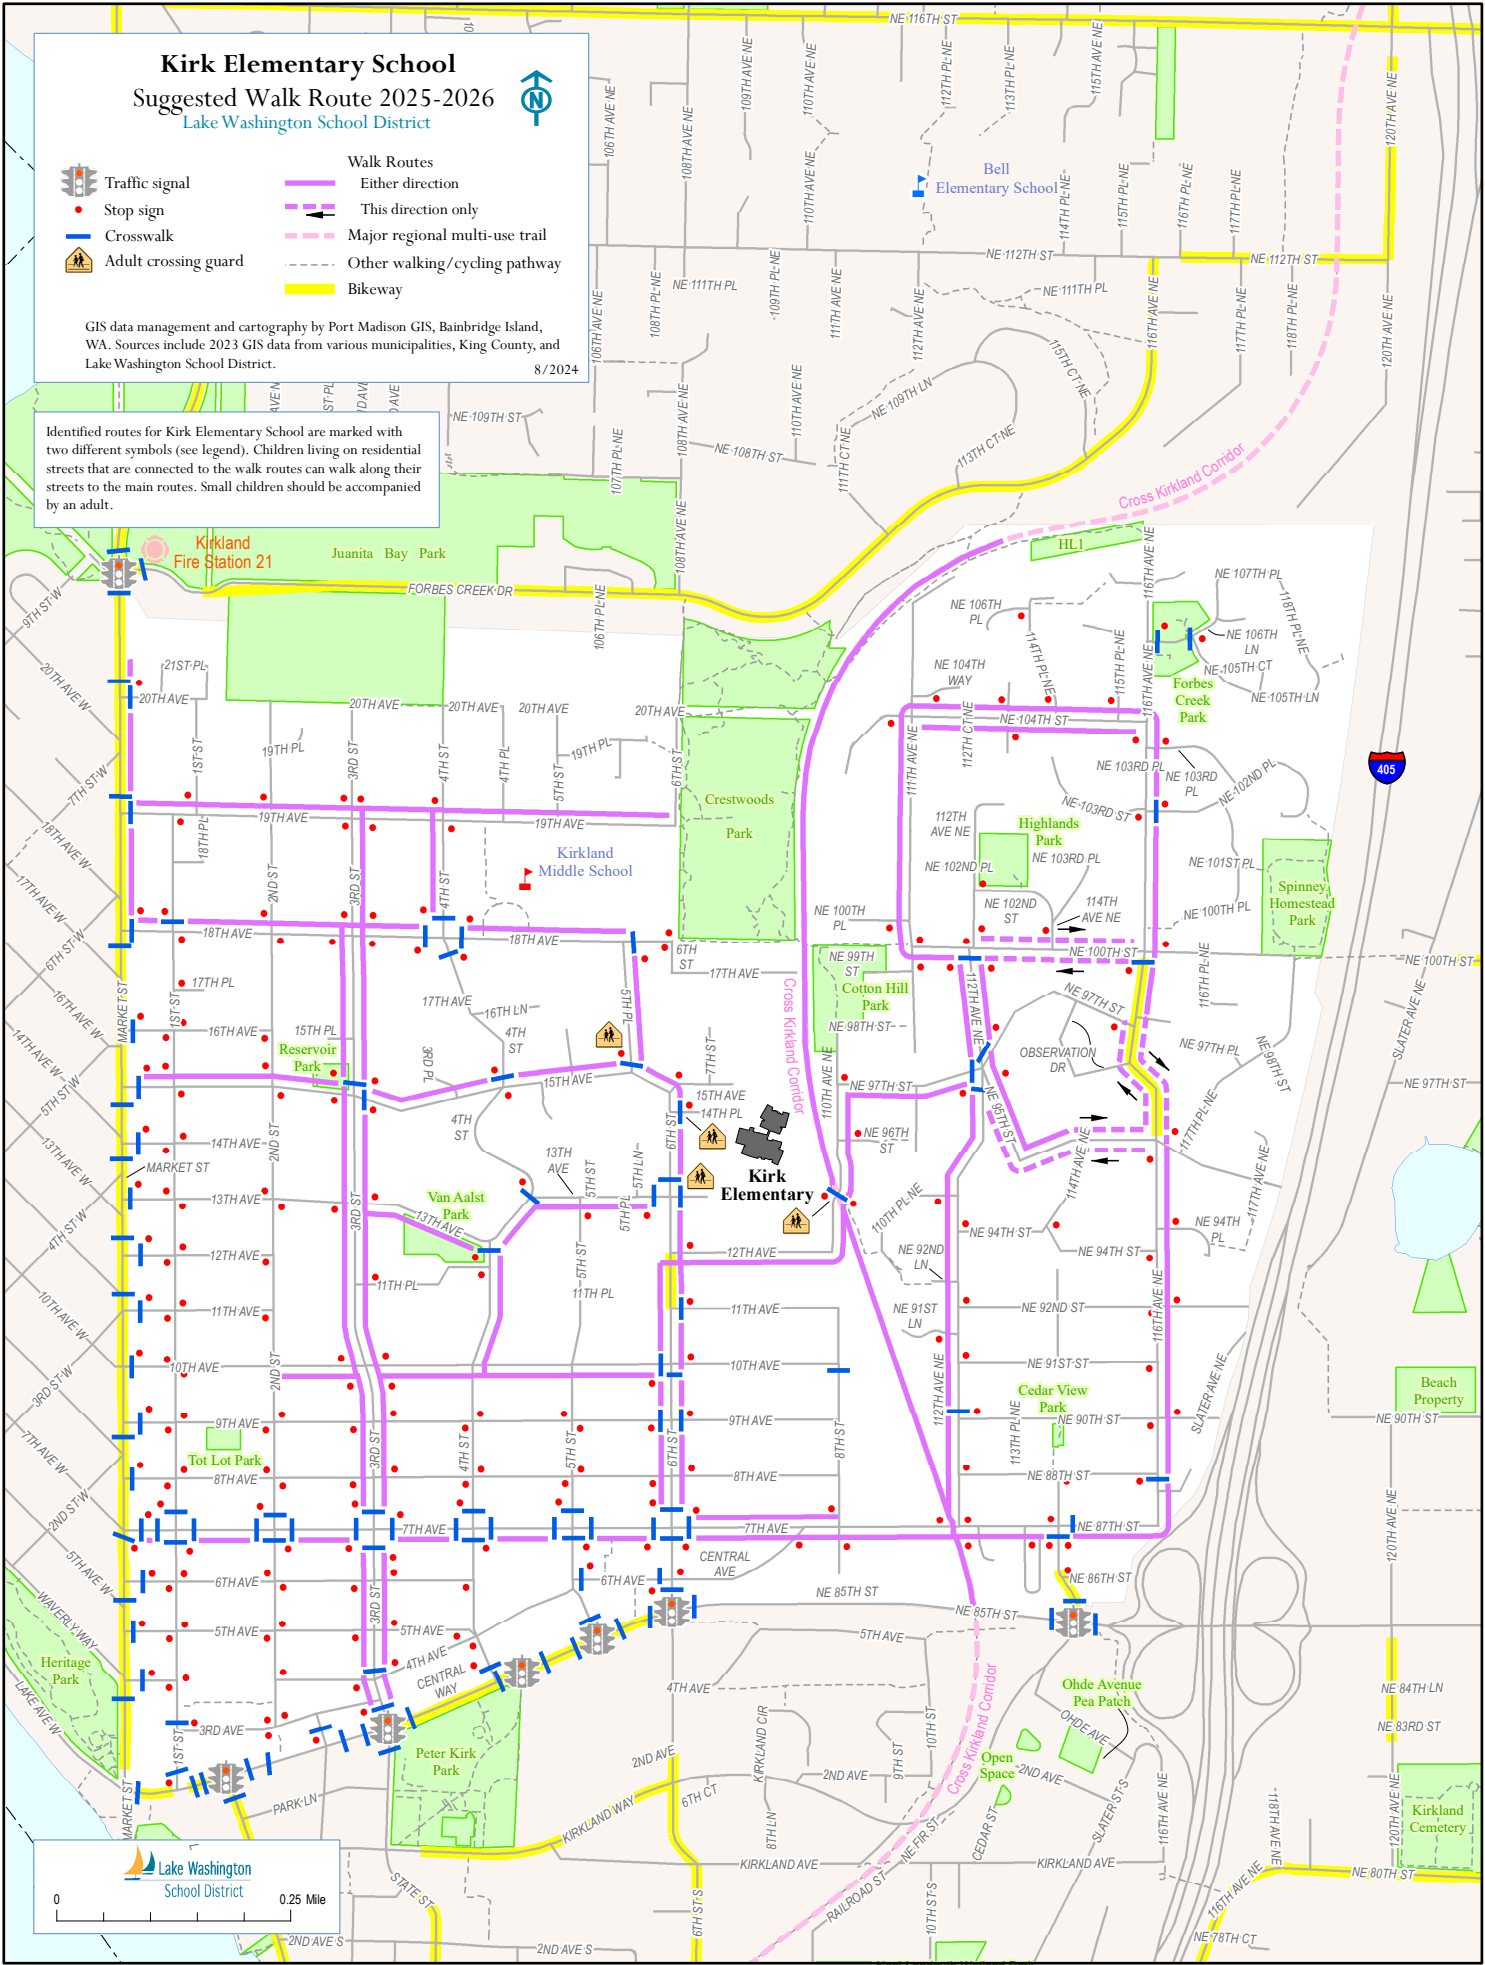

# Kirk Elementary School

## Suggested Walk Route 2025-2026

Lake Washington School District

- |  |                      |  |                                |
|--|----------------------|--|--------------------------------|
|  | Traffic signal       |  | Walk Routes                    |
|  | Stop sign            |  | Either direction               |
|  | Crosswalk            |  | This direction only            |
|  | Adult crossing guard |  | Major regional multi-use trail |
|  |                      |  | Other walking/cycling pathway  |
|  |                      |  | Bikeway                        |

GIS data management and cartography by Port Madison GIS, Bainbridge Island, WA. Sources include 2023 GIS data from various municipalities, King County, and Lake Washington School District. 8/2024

Identified routes for Kirk Elementary School are marked with two different symbols (see legend). Children living on residential streets that are connected to the walk routes can walk along their streets to the main routes. Small children should be accompanied by an adult.