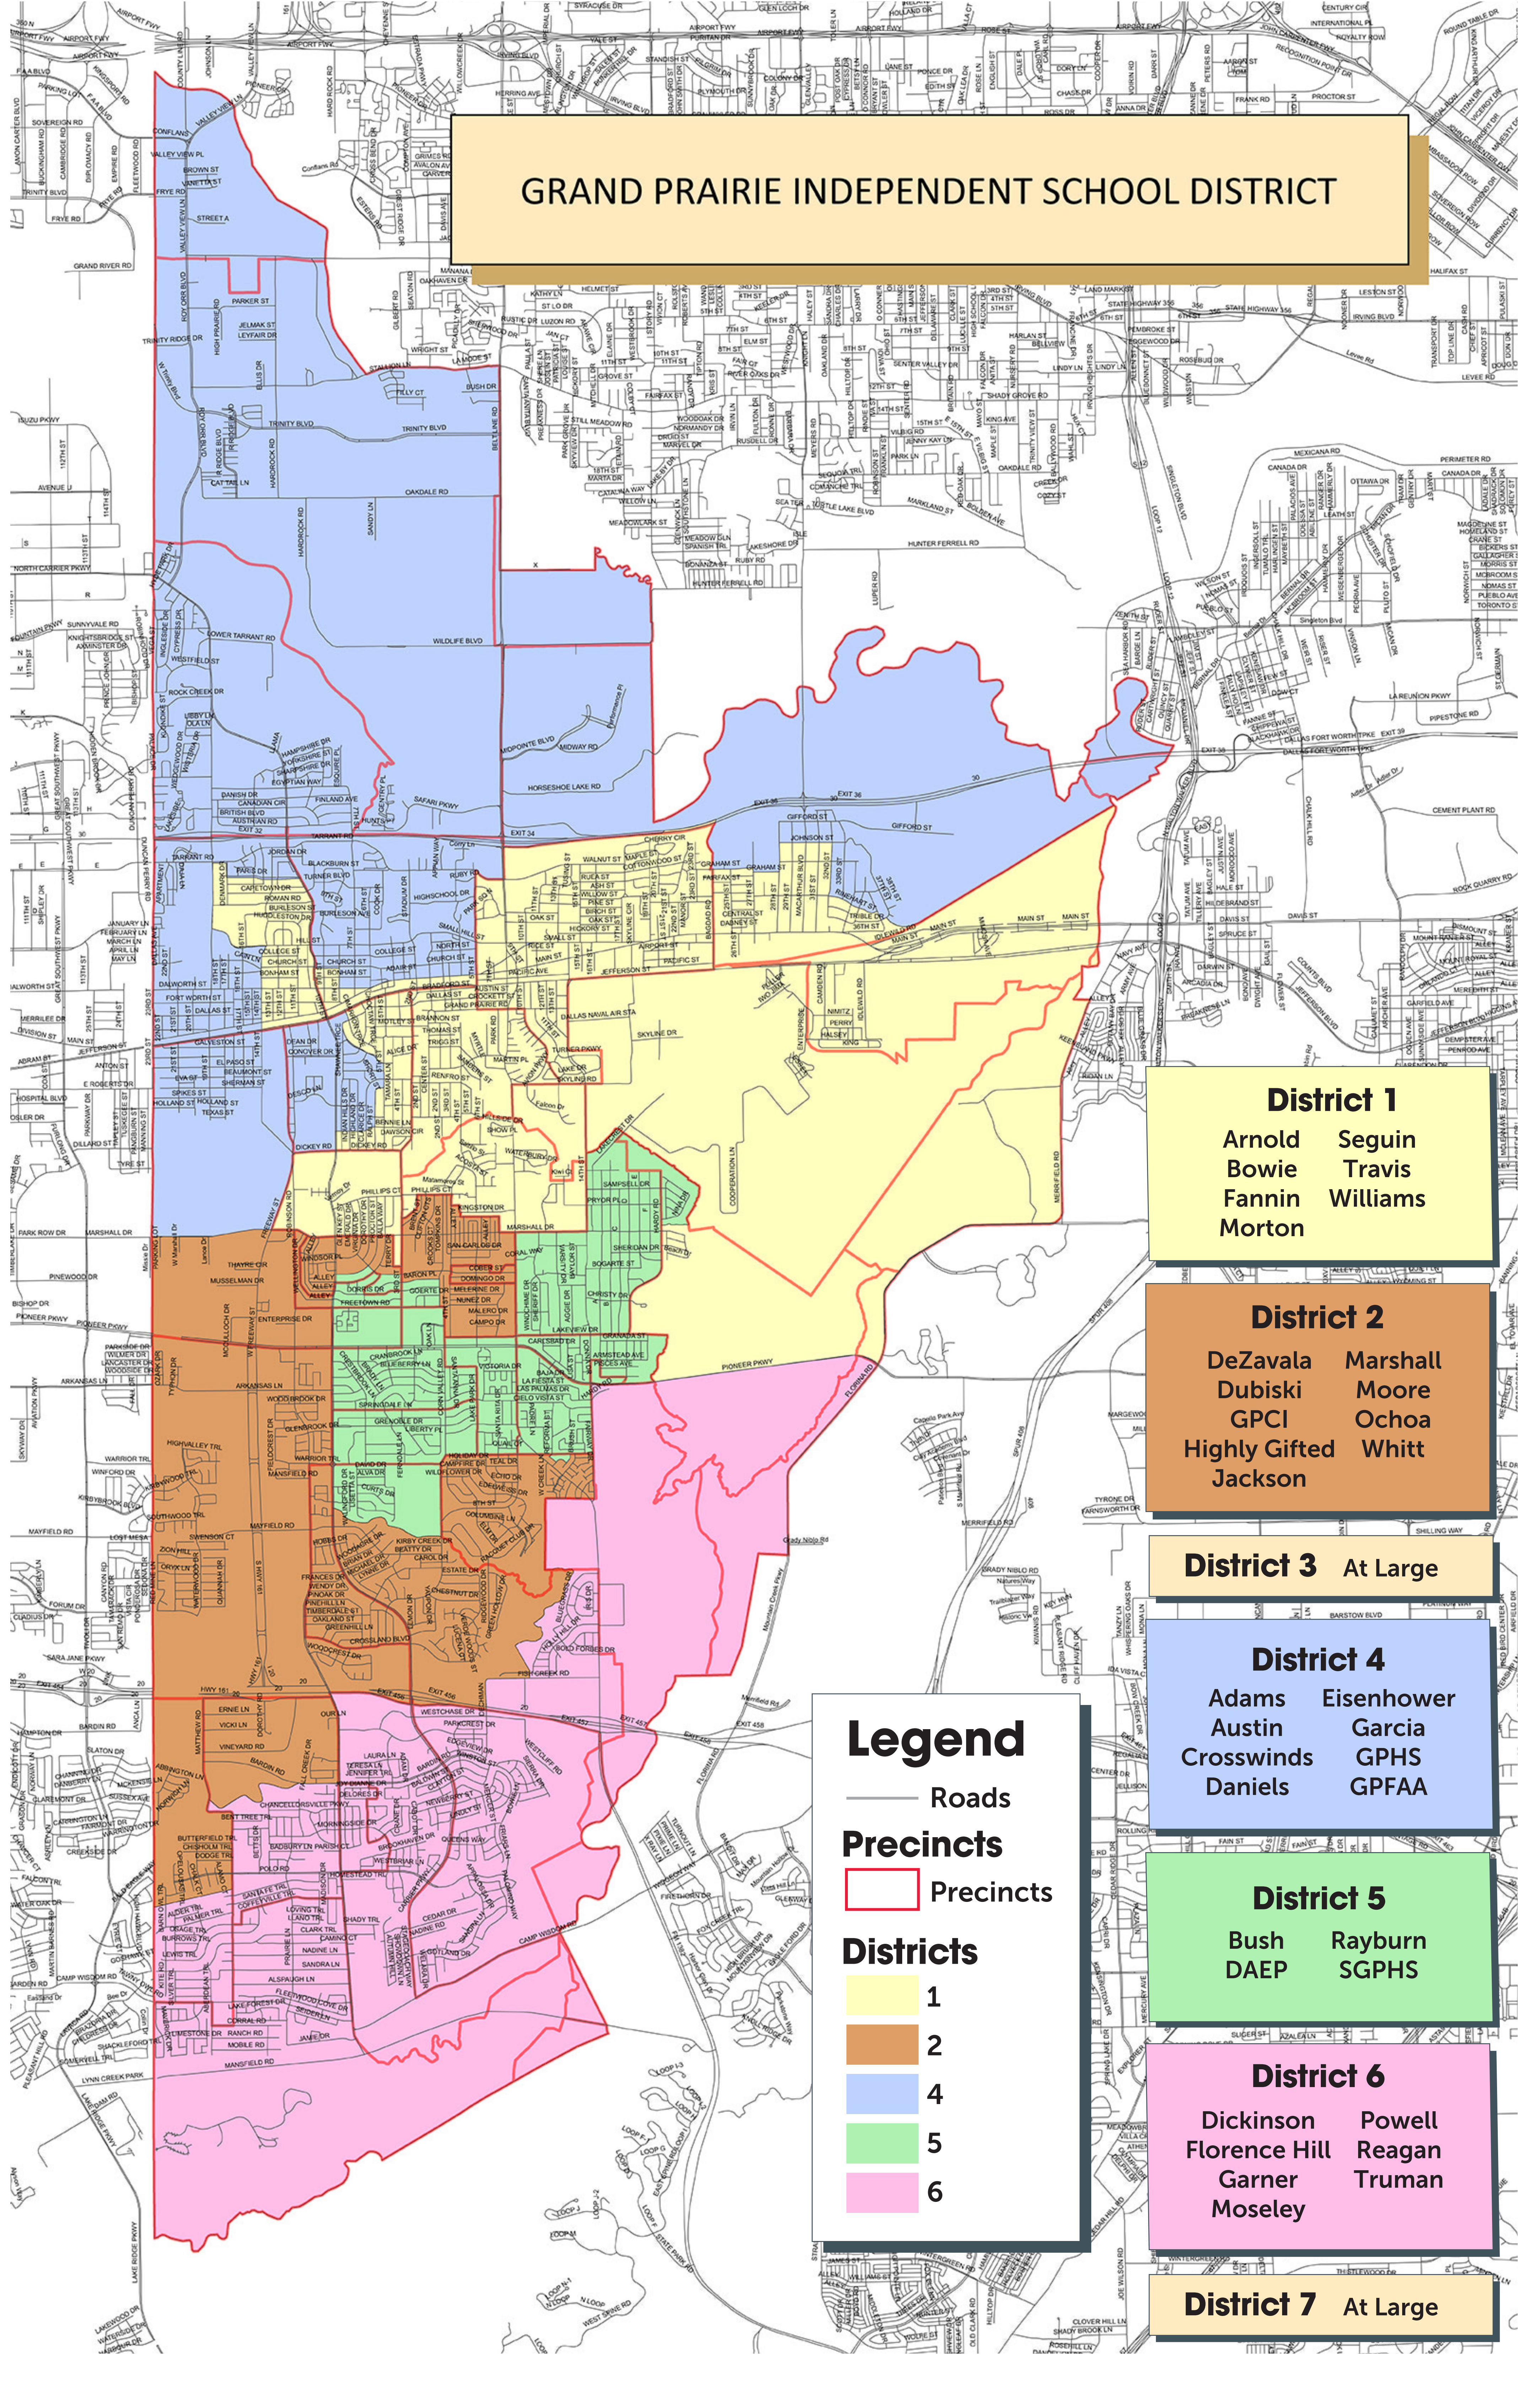

GRAND PRAIRIE INDEPENDENT SCHOOL DISTRICT

District 1
 Arnold Seguin
 Bowie Travis
 Fannin Williams
 Morton

District 2
 DeZavala Marshall
 Dubiski Moore
 GPCI Ochoa
 Highly Gifted Whitt
 Jackson

District 3 At Large

District 4
 Adams Eisenhower
 Austin Garcia
 Crosswinds GPHS
 Daniels GPFAA

District 5
 Bush Rayburn
 DAEP SGPHS

District 6
 Dickinson Powell
 Florence Hill Reagan
 Garner Truman
 Moseley

District 7 At Large

Legend

- Roads
- Precincts

Districts

- 1
- 2
- 4
- 5
- 6