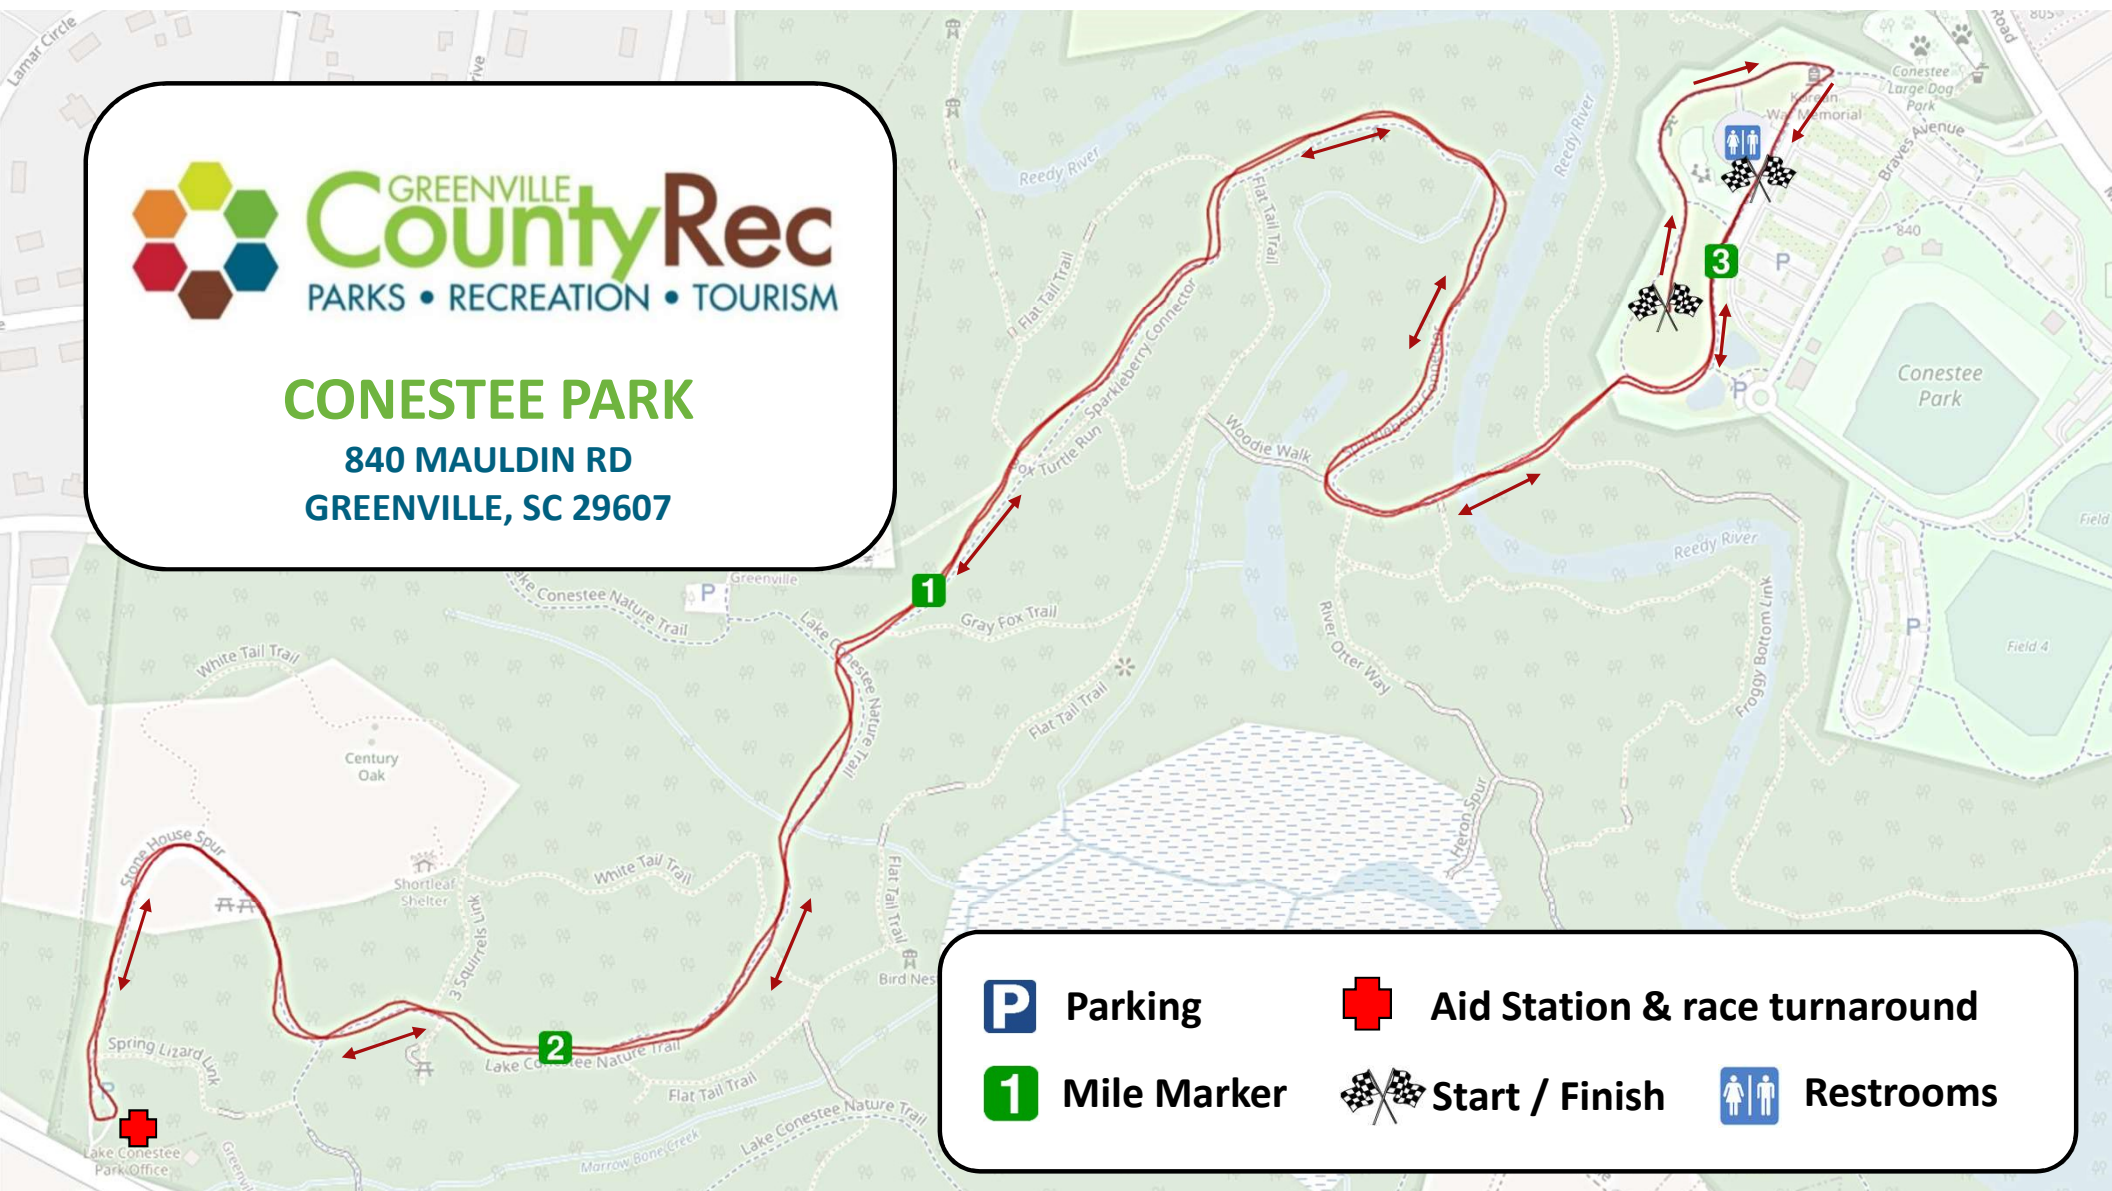

GREENVILLE
CountyRec
PARKS • RECREATION • TOURISM

CONESTEE PARK

840 MAULDIN RD
GREENVILLE, SC 29607

Parking

Aid Station & race turnaround

Mile Marker

Start / Finish

Restrooms