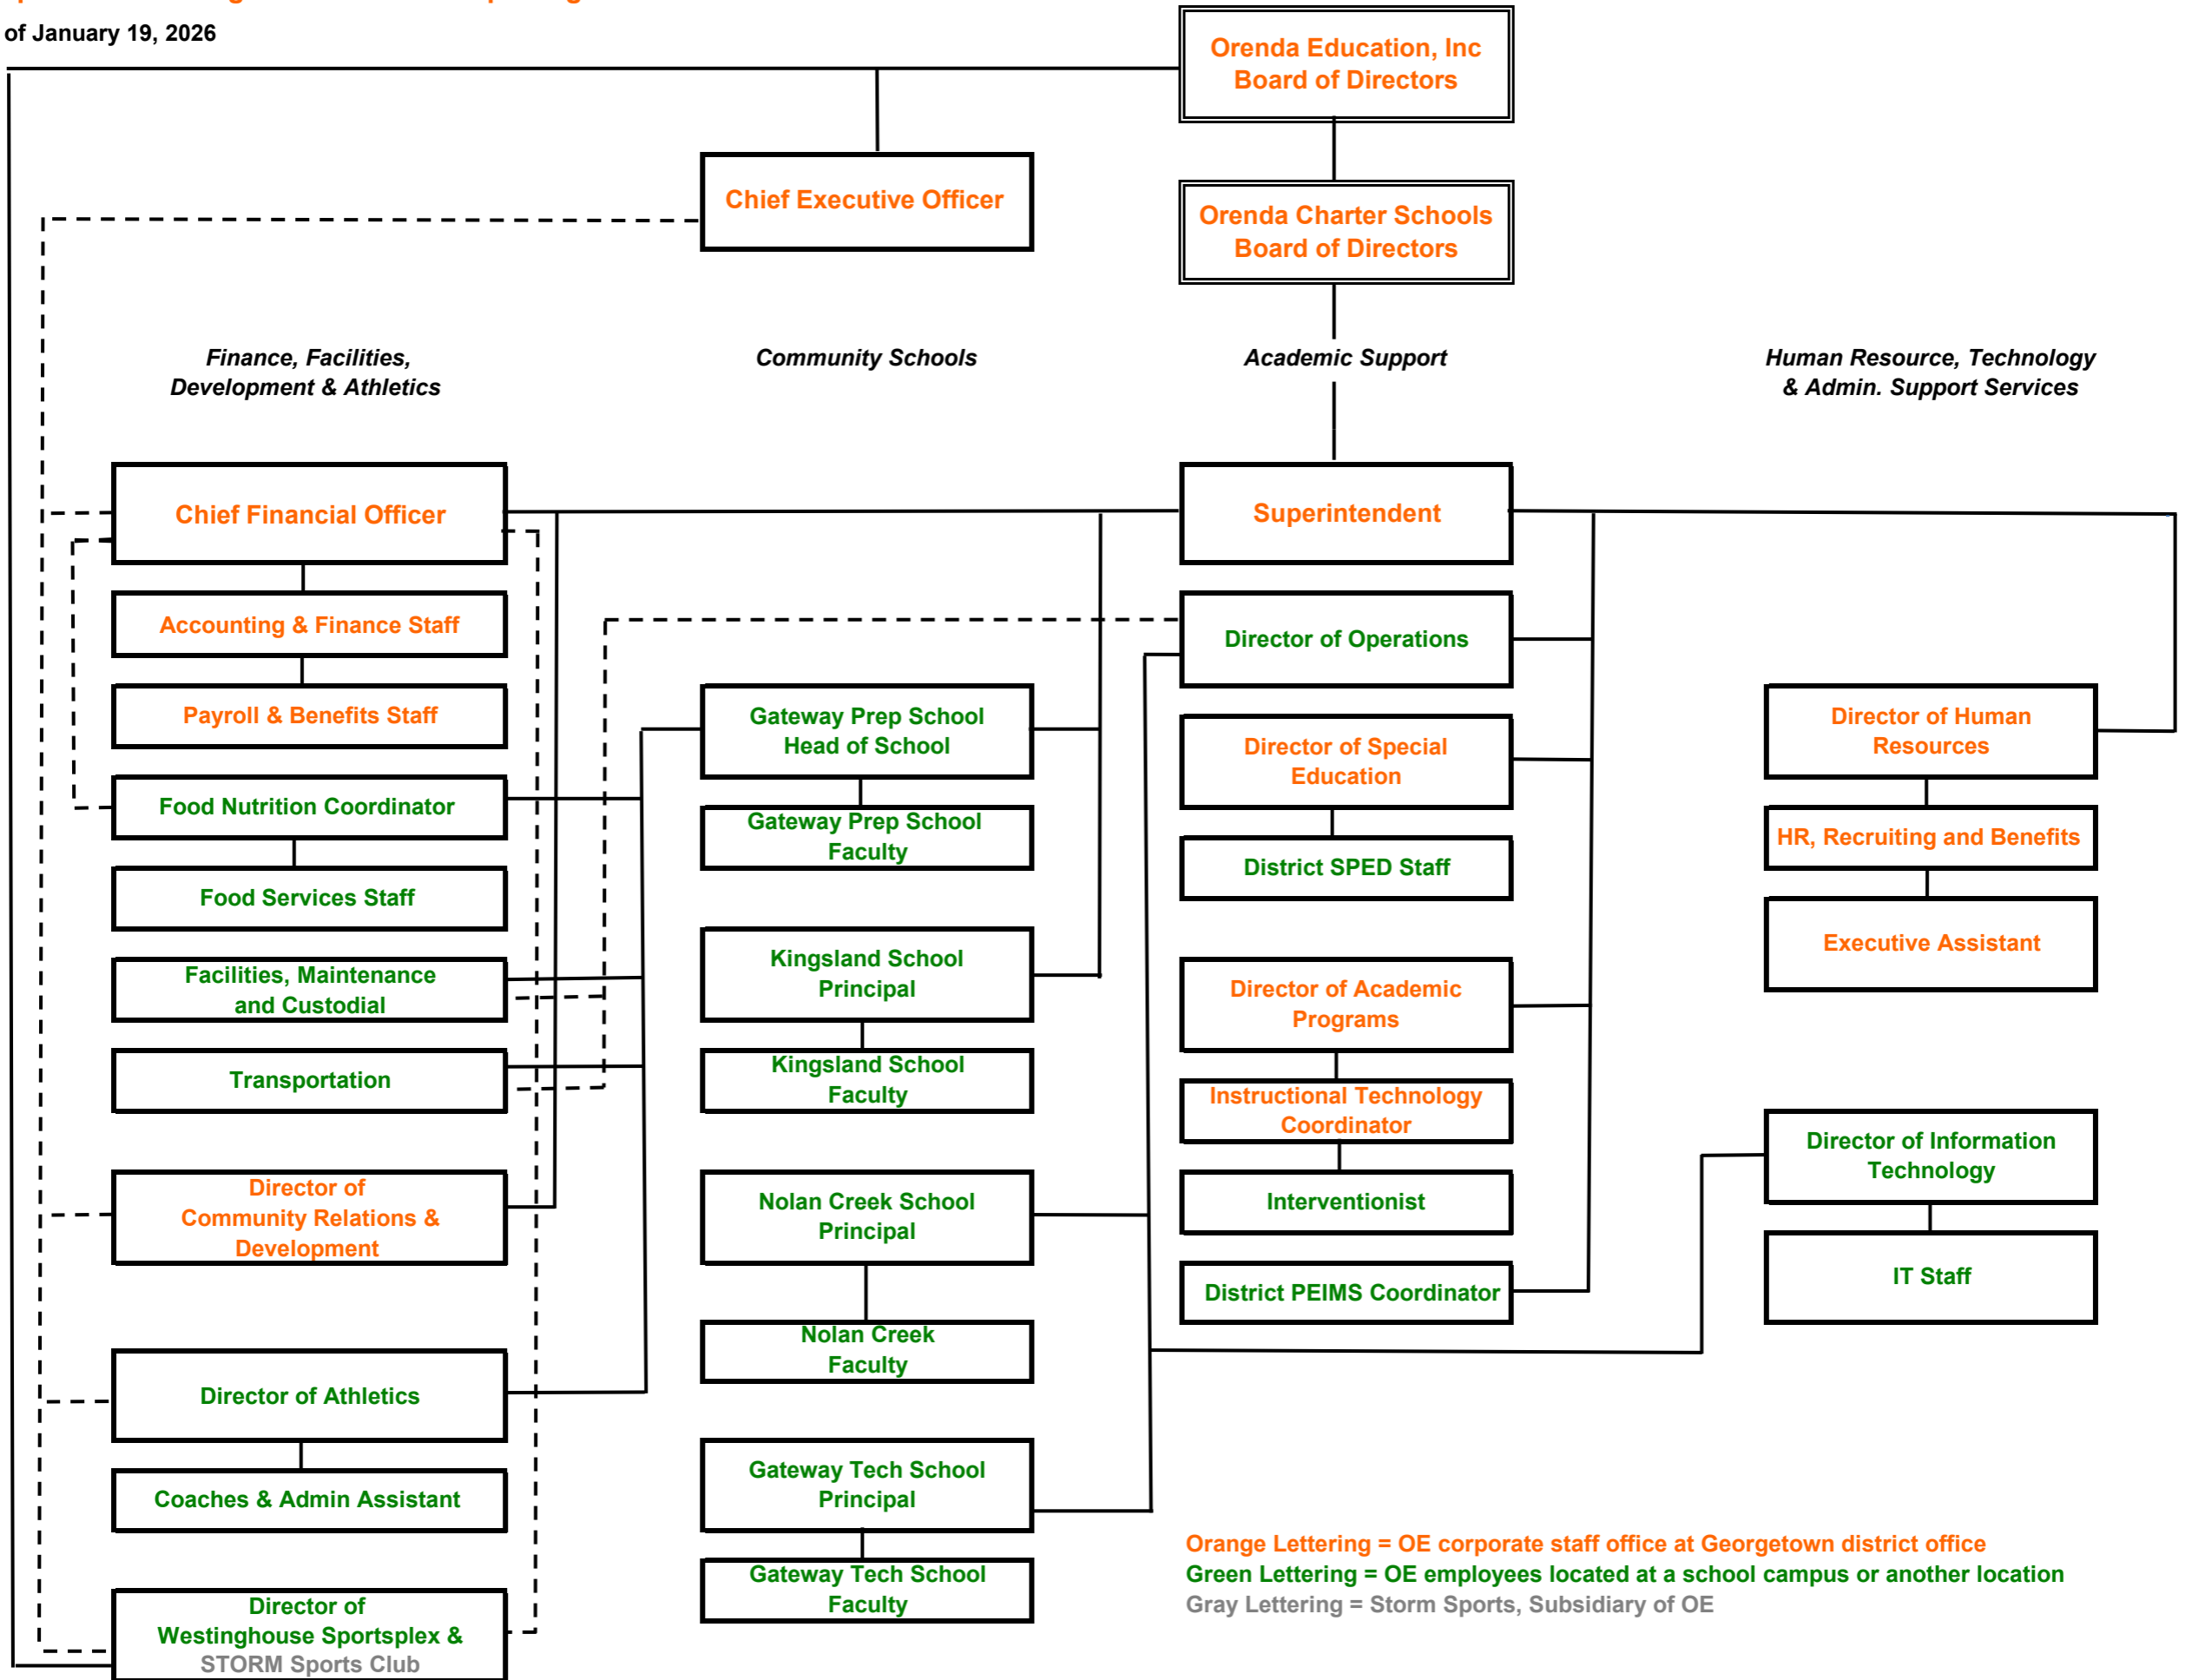

**Orenda Education**  
**Corporate Office Organization Chart Reporting**

As of January 19, 2026

Orange Lettering = OE corporate staff office at Georgetown district office  
 Green Lettering = OE employees located at a school campus or another location  
 Gray Lettering = Storm Sports, Subsidiary of OE