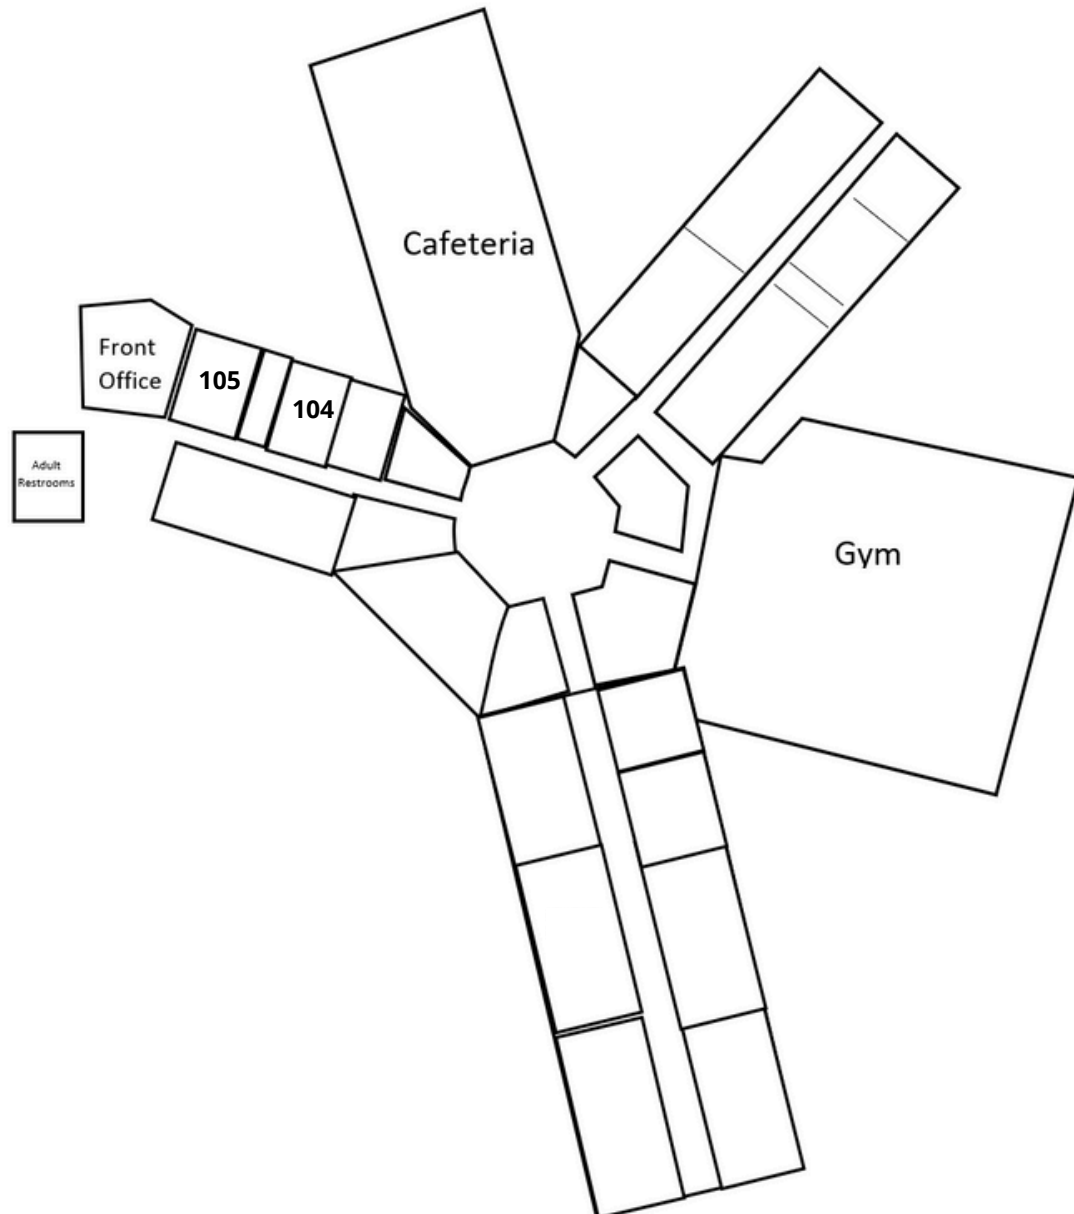

For More Information: <https://webbbridge.fultonschools.org/>