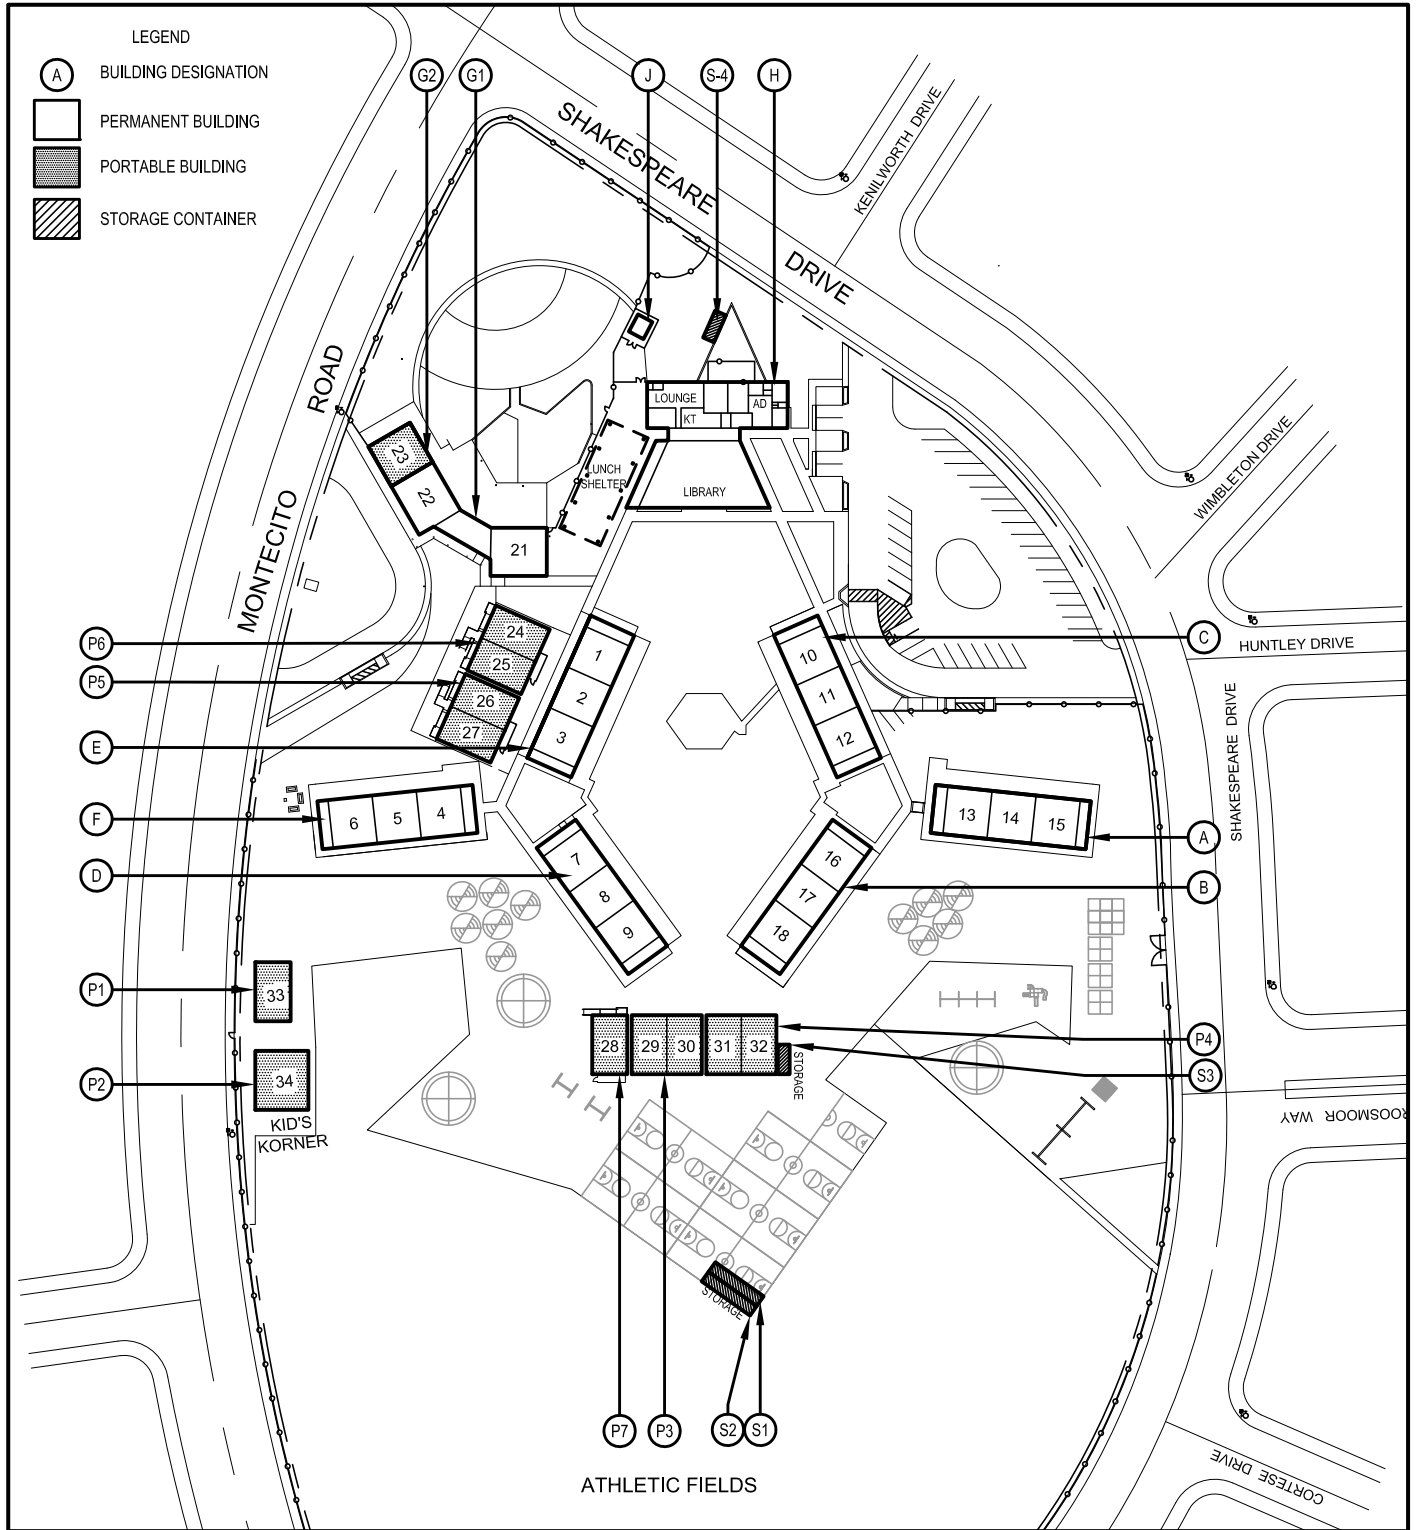

PROJ NO:

ADDRESS:

3272 Shakespeare Drive, Los Alamitos, CA 90720

SCHOOL:

Rossmoor Elementary School

SCHOOL DISTRICT:

Los Alamitos Unified School District

# SITE PLAN

DATE: 11/26/2012

SHEET: 1 OF 3 SHEETS

ARCHITECT: RACHLIN

8640 National Boulevard  
Culver City, California 90232  
3 1 0 2 0 4 3 4 0 0

DISTRICT: Los Alamitos Unified School District

10293 Bloomfield Street  
Los Alamitos, CA 90720  
(562) 799-4700  
Fax (562) 799-4711