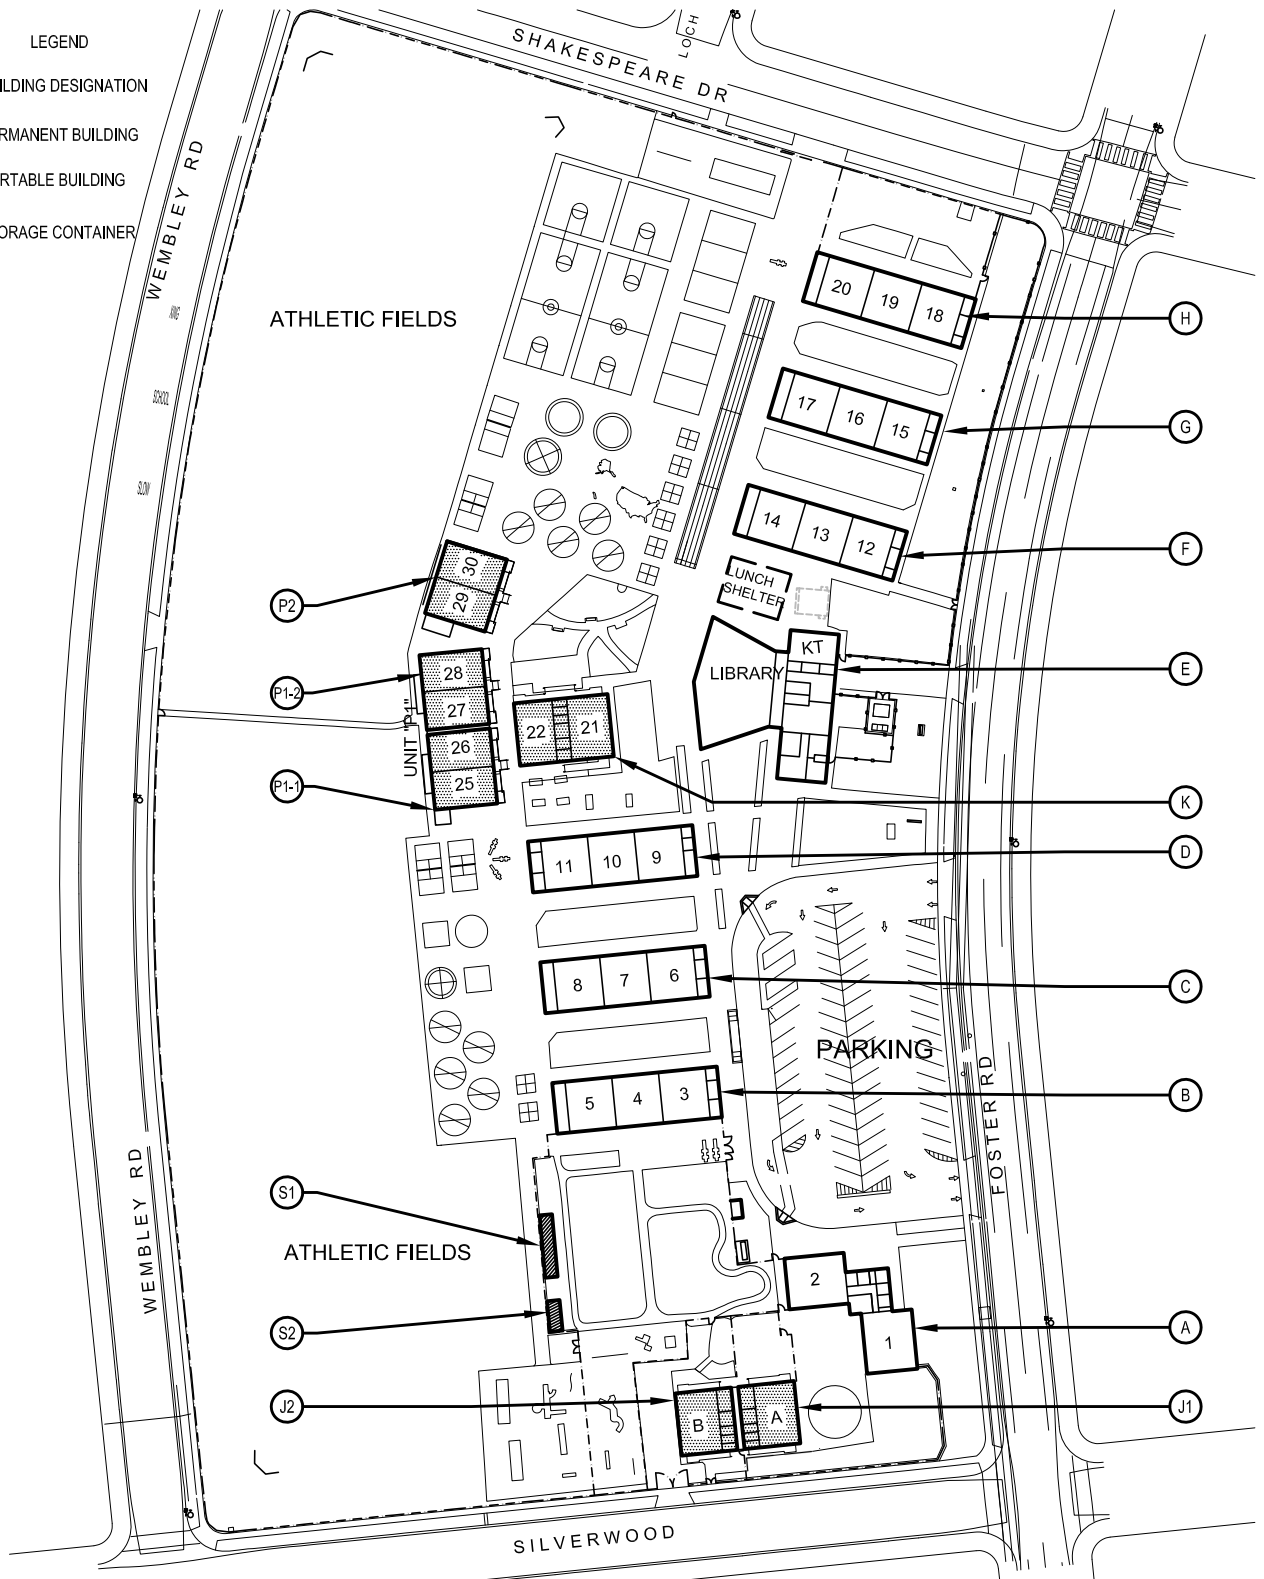

PROJ NO:

ADDRESS:
11481 Foster Road, Los Alamitos, CA 90720

SITE PLAN

SCHOOL:
Lee Elementary School

SCHOOL DISTRICT:
Los Alamitos Unified School District

- LEGEND
- (A) BUILDING DESIGNATION
 - PERMANENT BUILDING
 - ▨ PORTABLE BUILDING
 - ▩ STORAGE CONTAINER