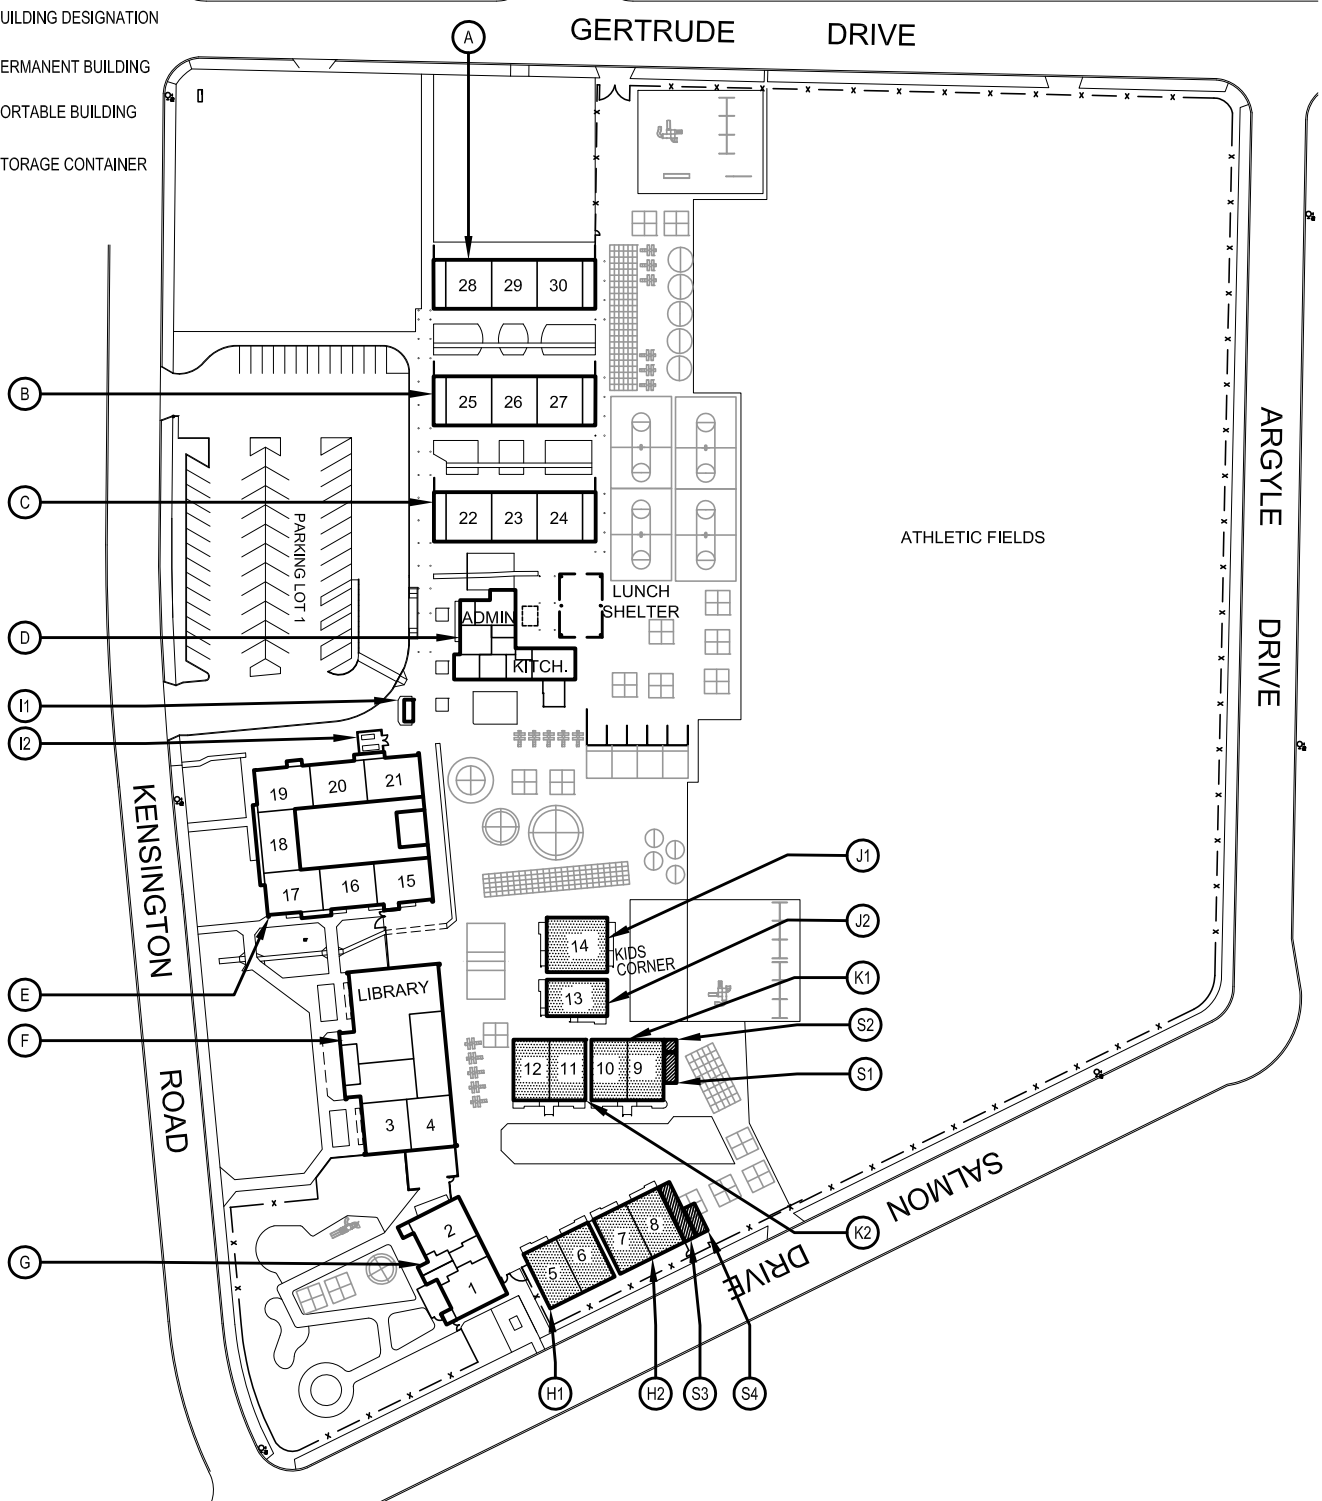

PROJ NO:

ADDRESS:

12582 Kensington Road, Los Alamitos, CA 90720

SCHOOL:

Hopkinson Elementary School

SCHOOL DISTRICT:

Los Alamitos Unified School District

SITE PLAN

LEGEND

- (A) BUILDING DESIGNATION
- PERMANENT BUILDING
- PORTABLE BUILDING
- STORAGE CONTAINER

DATE: 11/26/2012

SHEET: 1 OF 3 SHEETS

ARCHITECT: RACHLIN

8640 National Boulevard
Culver City, California 90232
3 1 0 2 0 4 3 4 0 0

DISTRICT: Los Alamitos Unified School District

10293 Bloomfield Street
Los Alamitos, CA 90720
(562) 799-4700
Fax (562) 799-4711