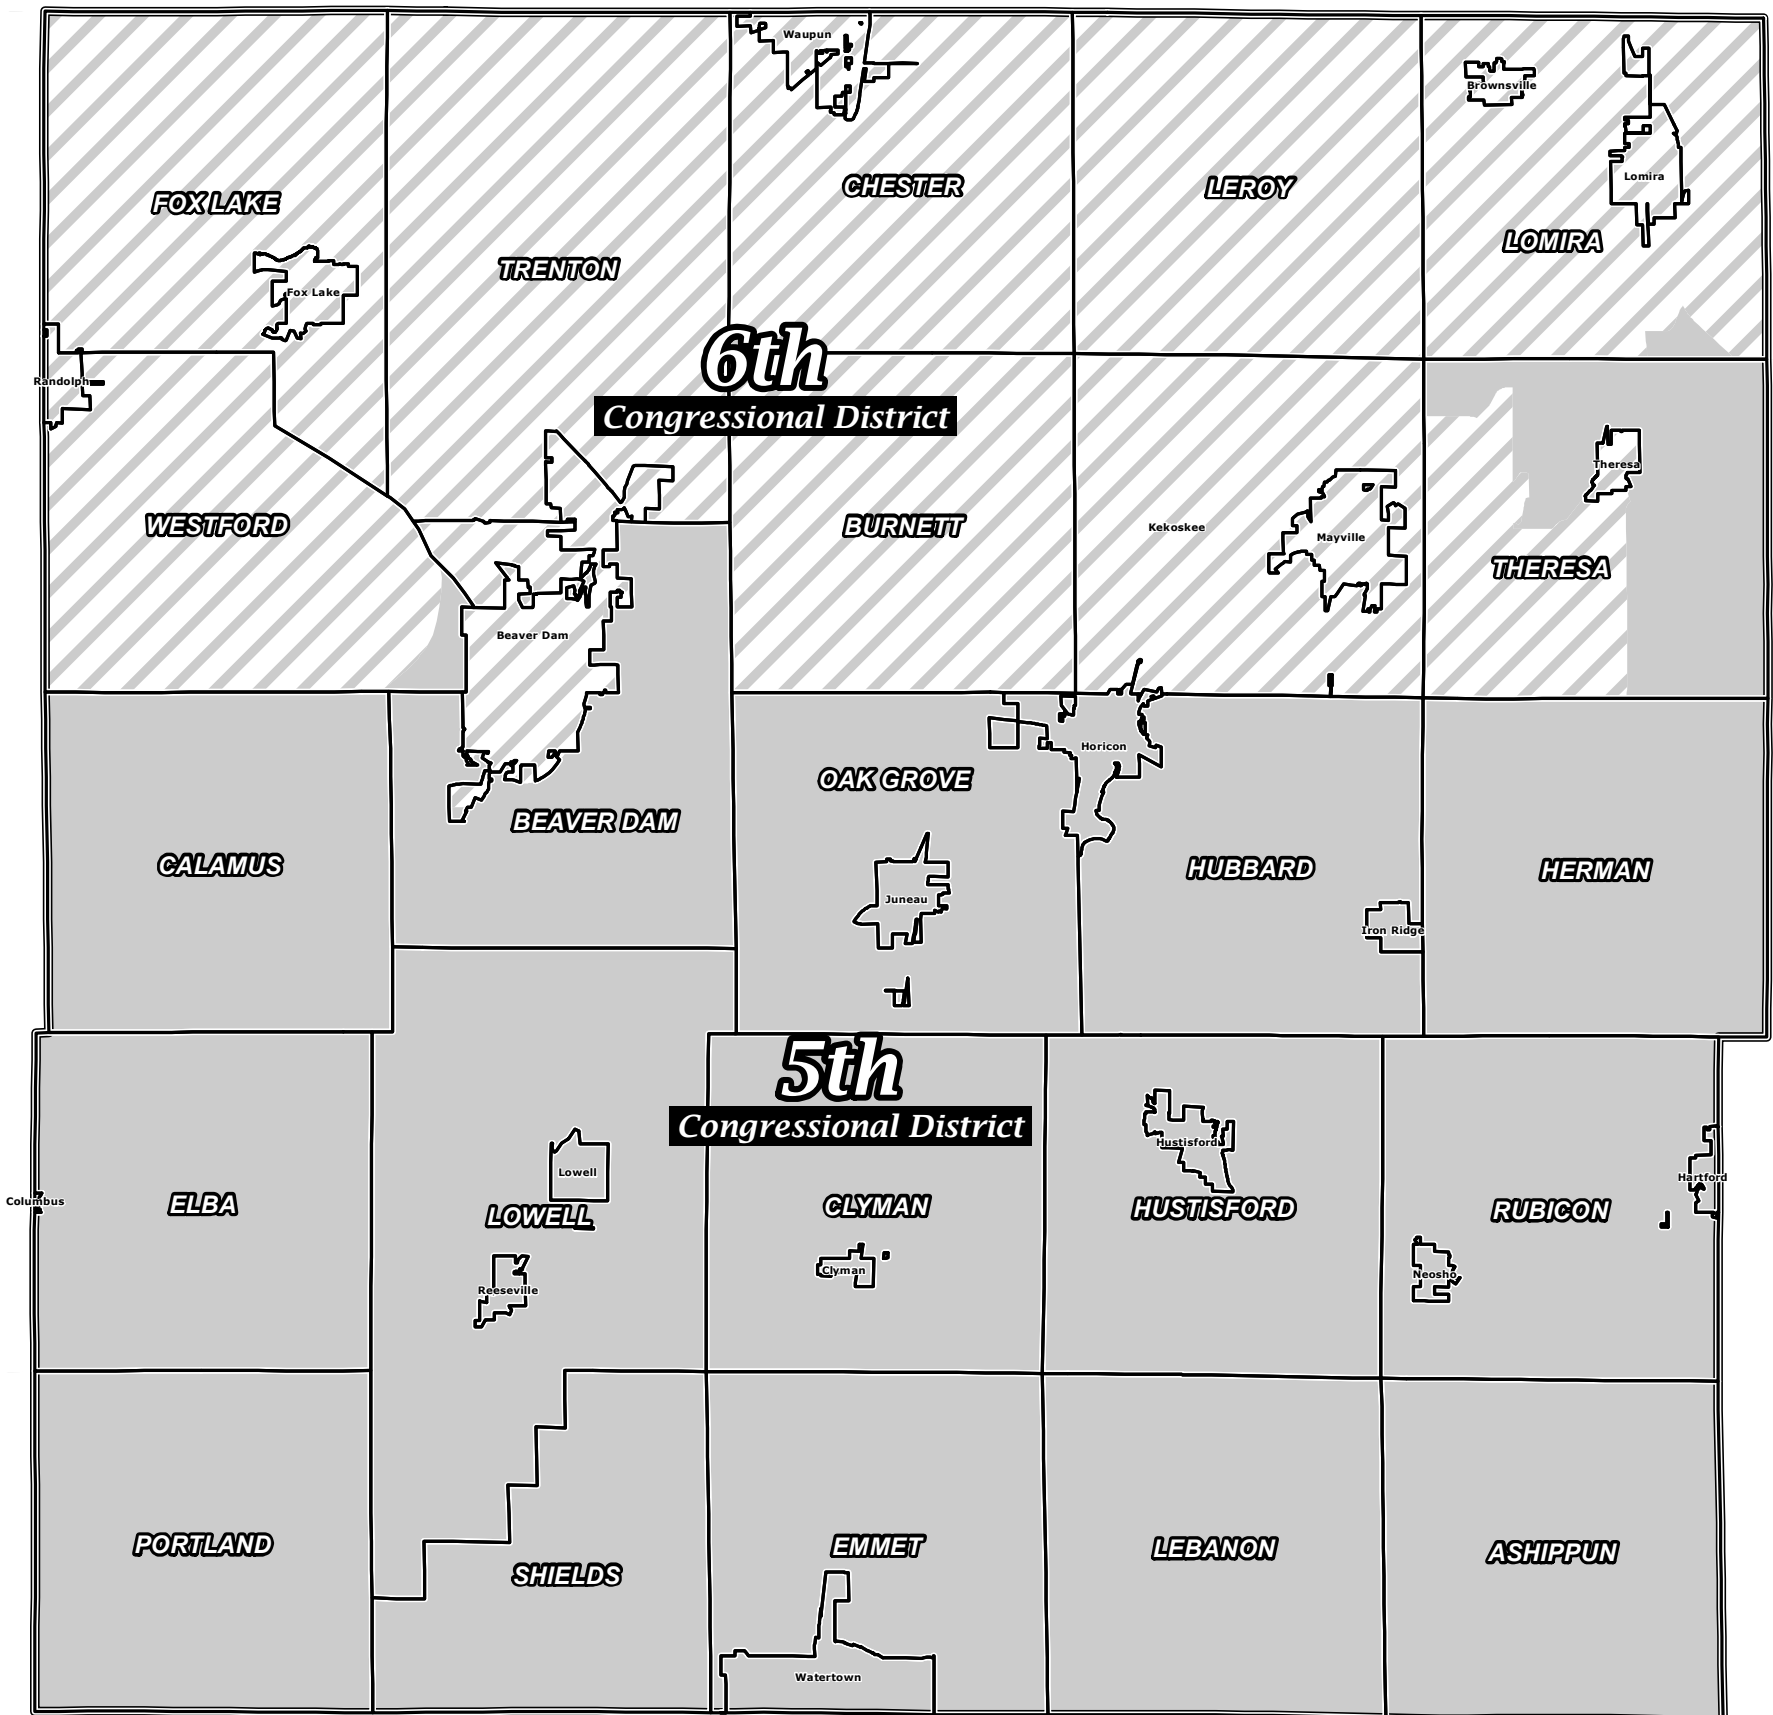

## Congressional Districts as Described by Municipal Borders

### 5th Congressional District

Towns: Ashippun - Beaver Dam (W3-6) - Calamus  
 Clyman - Elba - Emmet - Herman - Hubbard  
 Hustisford - Lebanon - Lomira (W3) - Lowell  
 Oak Grove - Portland - Rubicon - Shields  
 Theresa (W2-3) - Westford (W4)

### 6th Congressional District

Towns: Beaver Dam (W1-2,W7-12) - Burnett  
 Chester - Fox Lake - Leroy - Lomira (W1-2)  
 Theresa (W1,W4) - Trenton  
 Westford (W1-3)

Villages: Brownsville - Kekoskee - Lomira  
 Randolph - Theresa (W1-3)

Cities: Beaver Dam (W1-24,W27-29) - Columbus  
 Fox Lake - Mayville - Waupun