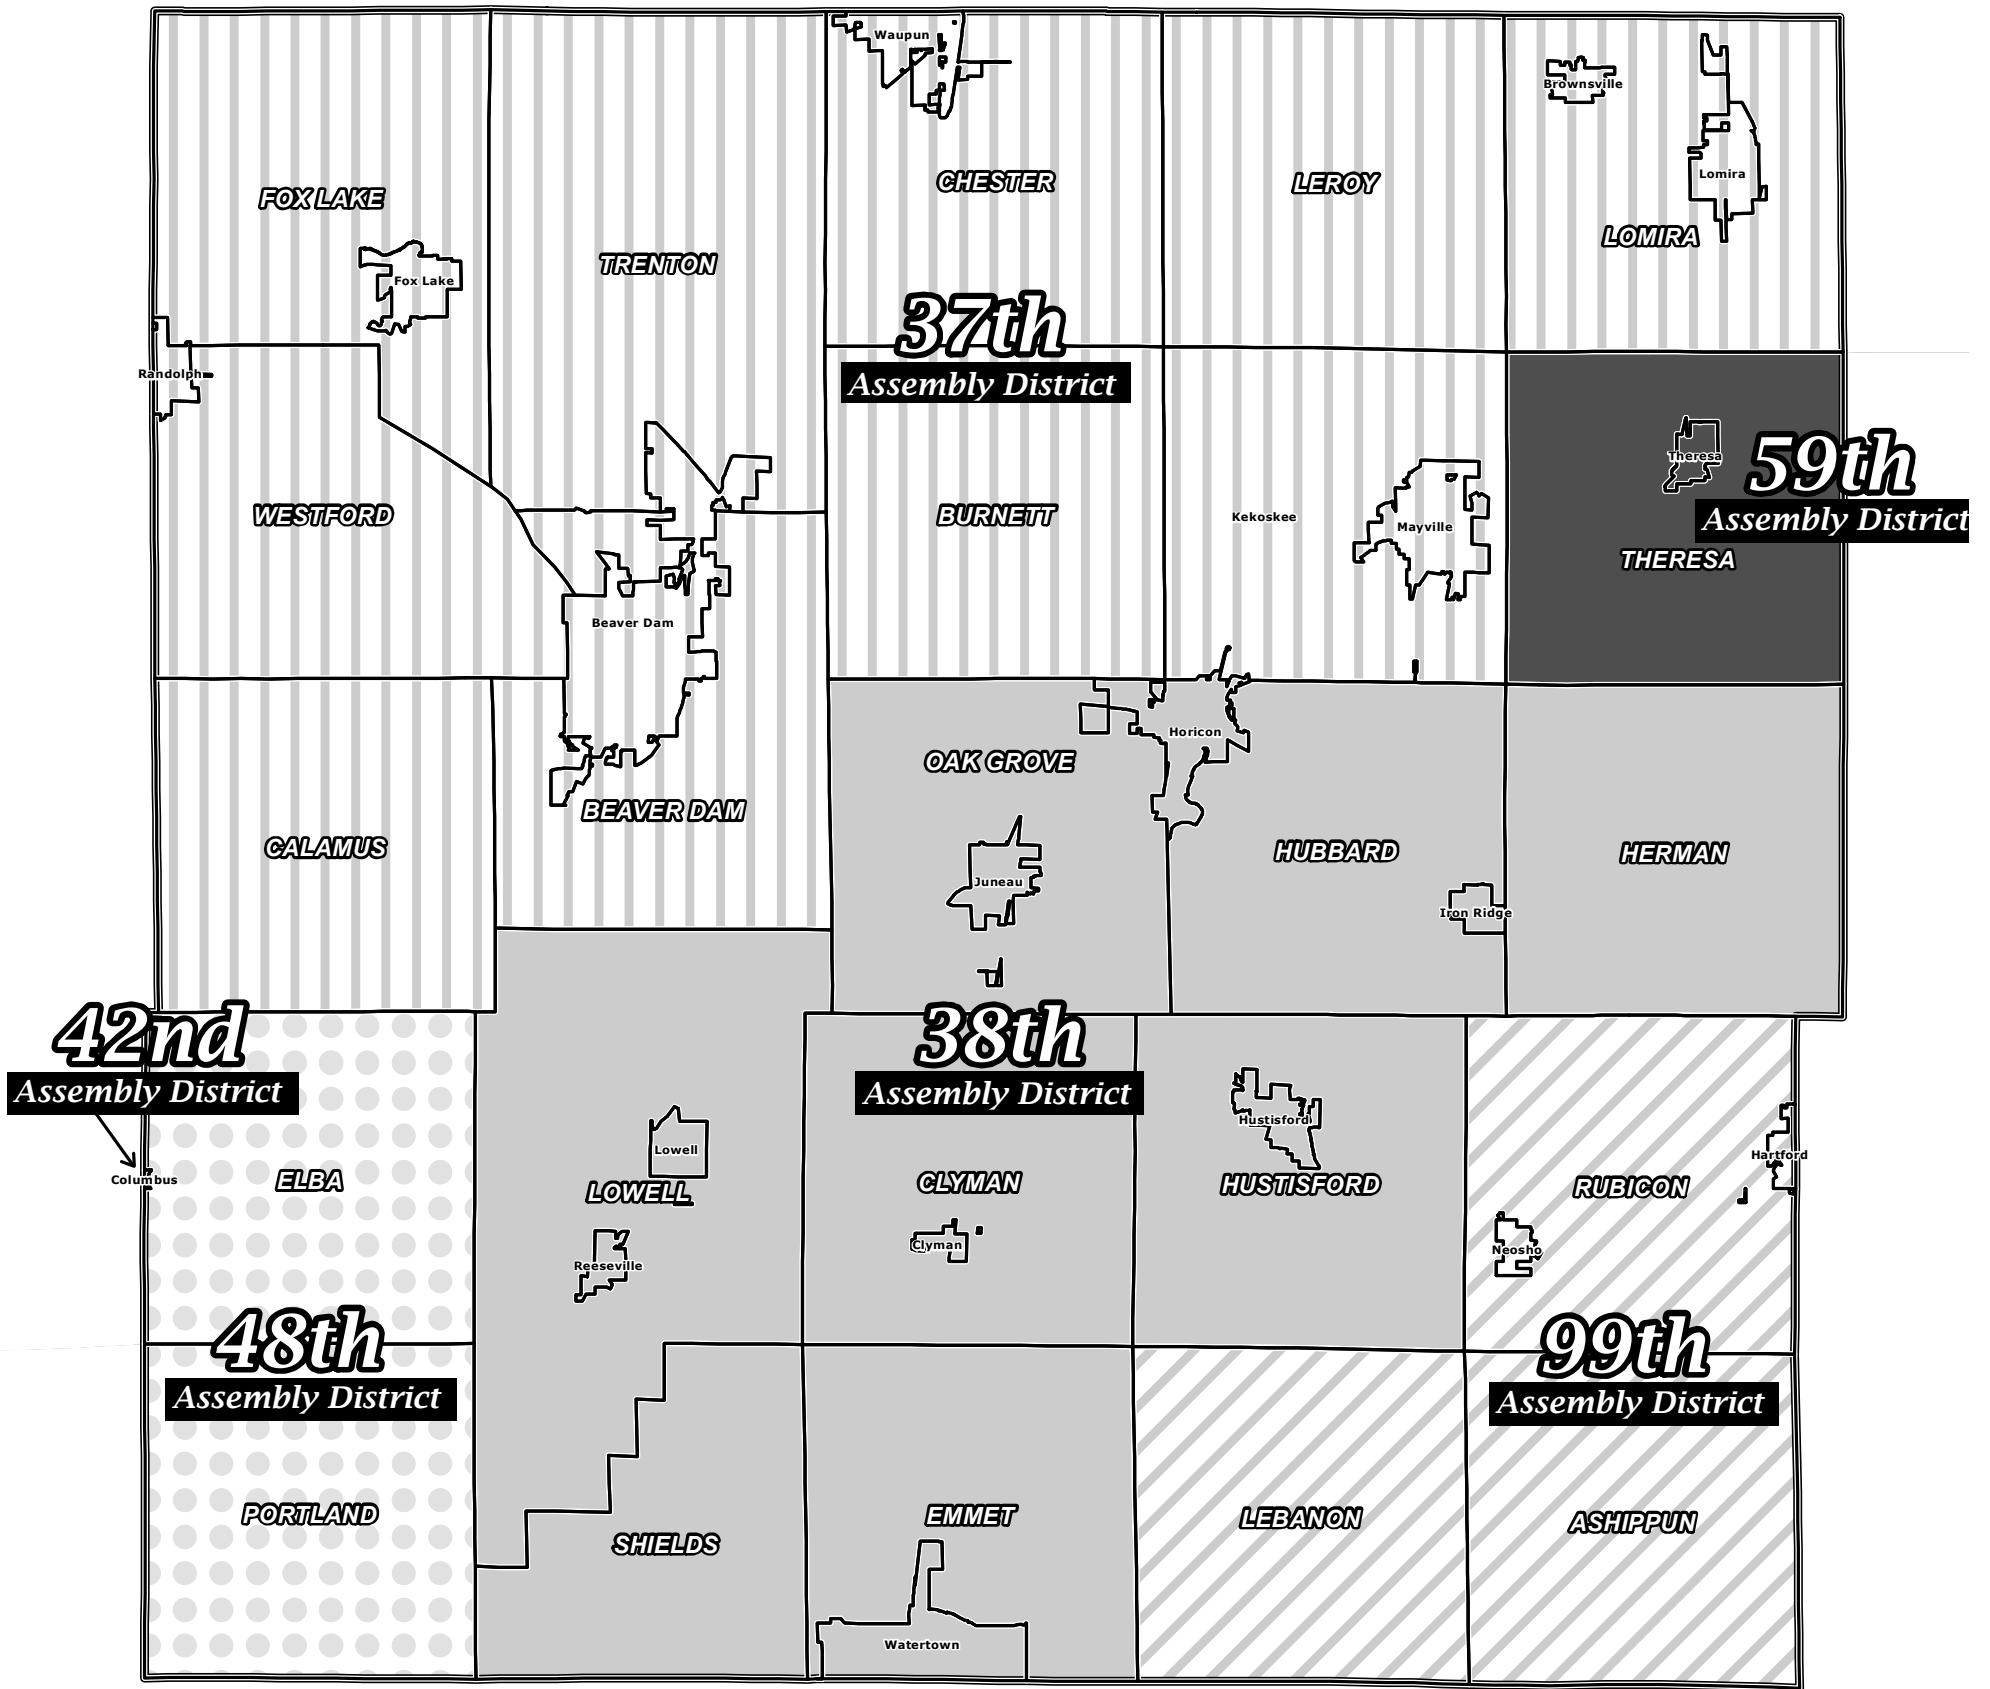

State Assembly Districts - 2026

DODGE COUNTY

Assembly Districts as Described by Municipal Borders

37th Assembly District

Towns: Beaver Dam - Burnett - Calamus - Chester
Fox Lake - Leroy - Lomira - Trenton - Westford

Villages: Brownsville - Kekoskee - Lomira - Randolph

Cities: Beaver Dam - Fox Lake - Mayville - Waupun

38th Assembly District

Towns: Clyman - Emmet - Herman - Hubbard
Hustisford - Lowell - Oak Grove - Shields

Villages: Clyman - Hustisford - Iron Ridge
Lowell - Reeseville

Cities: Horicon - Juneau - Watertown

42nd Assembly District

Cities: Columbus

48th Assembly District

Towns: Elba - Portland

59th Assembly District

Town: Theresa

Village: Theresa

99th Assembly District

Towns: Ashippun - Lebanon - Rubicon

Village: Neosho

City: Hartford