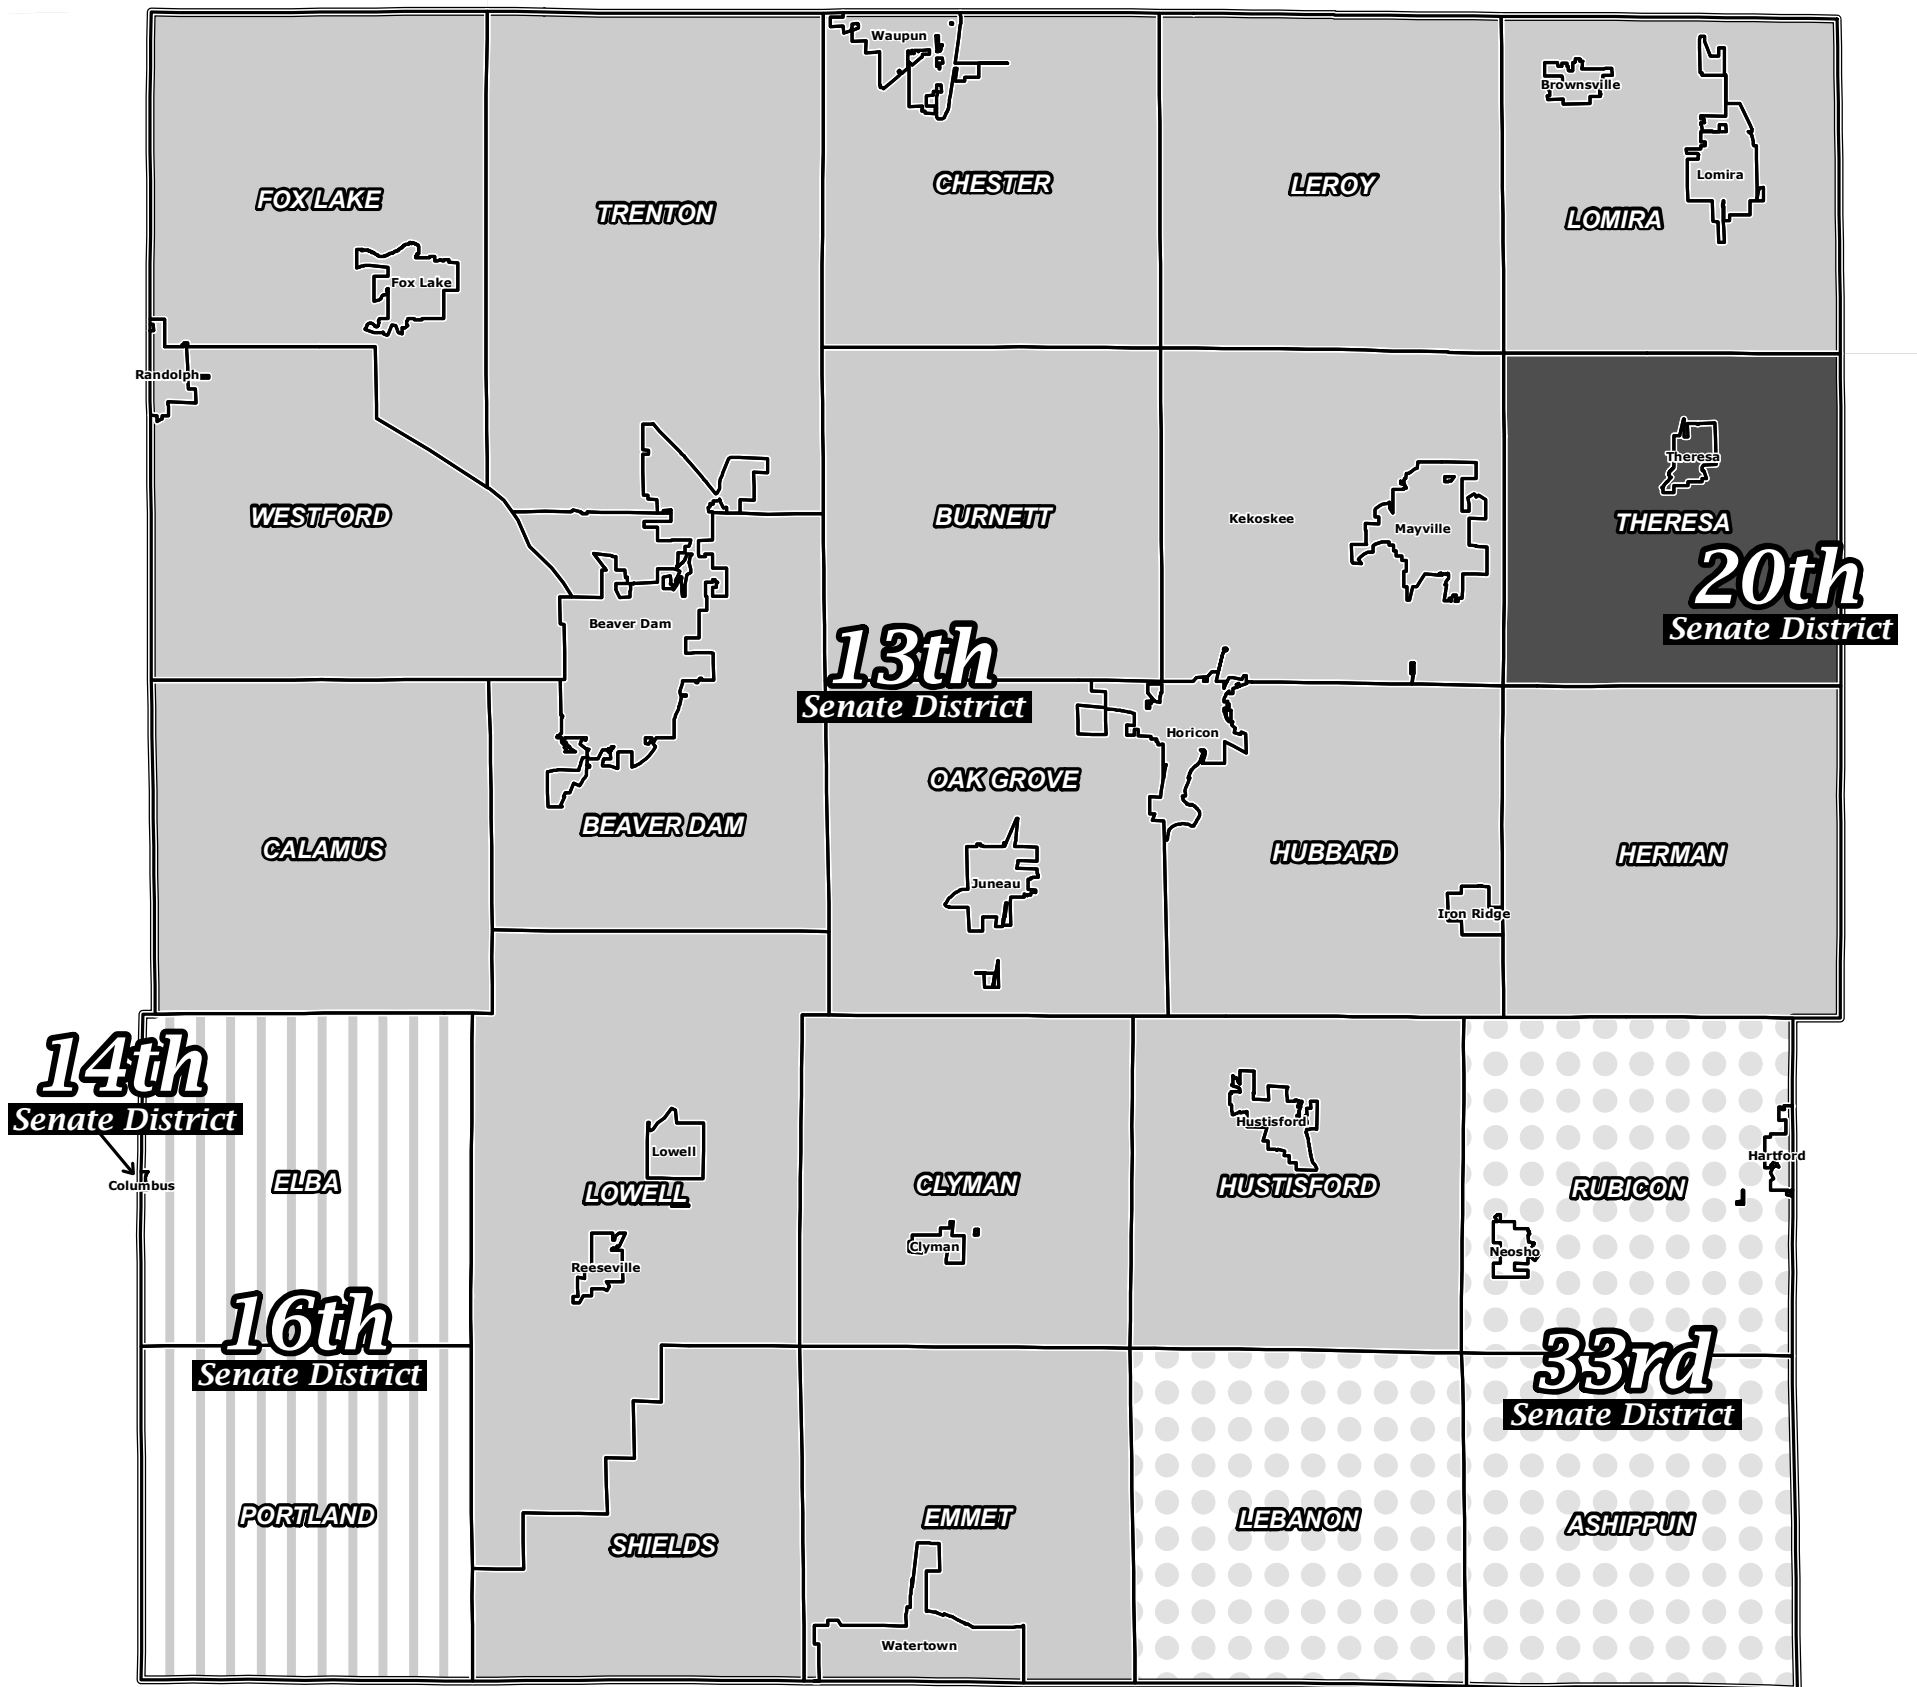

State Senate Districts - 2026

DODGE COUNTY

Senate Districts as Described by Municipal Borders

13th Senate District

Towns: Beaver Dam - Burnett - Calamus - Chester
 Clyman - Emmet - Fox Lake - Herman
 Hubbard - Hustisford - Leroy - Lomira - Lowell
 Oak Grove - Shields - Trenton - Westford

Villages: Brownsville - Clyman - Hustisford - Iron Ridge
 Kekoskee - Lomira - Lowell - Randolph
 Reeseville

Cities: Beaver Dam - Fox Lake - Horicon - Juneau
 Mayville - Watertown - Waupun

14th Senate District

City: Columbus

16th Senate District

Towns: Elba - Portland

20th Senate District

Town: Theresa
 Village: Theresa

33rd Senate District

Towns: Ashippun - Lebanon - Rubicon
 Village: Neosho
 City: Hartford