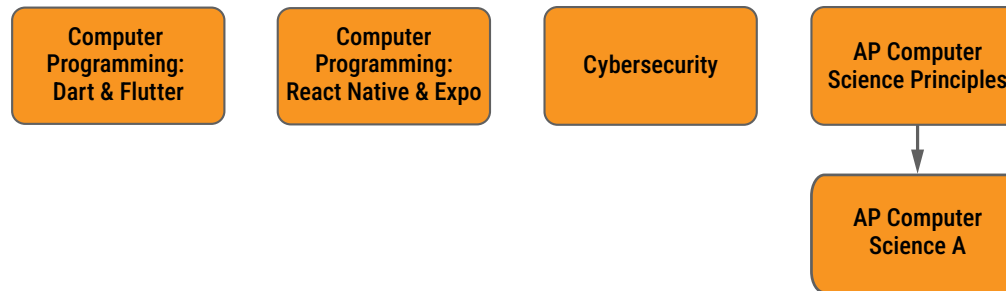

Year-Long Courses

- 2D Studio
- Digital Photography
- Advanced Studio Art
- Intermediate Ceramics
- Yearbook
- AP Art History

Music

Semester-Long Courses

- Music Production
- Advanced Music Production

Year-Long Courses

- Piano
- Orchestra
- Choir
- Electronic Music Ensemble
- AP Music Theory

Computer Science

Digital Media Literacy

Digital Media
Literacy

LAKE FOREST ACADEMY

English 12 Courses

* These classes are open to sophomores or juniors and fulfill a graduate elective credit, but not an English credit. Departmental approval is necessary.