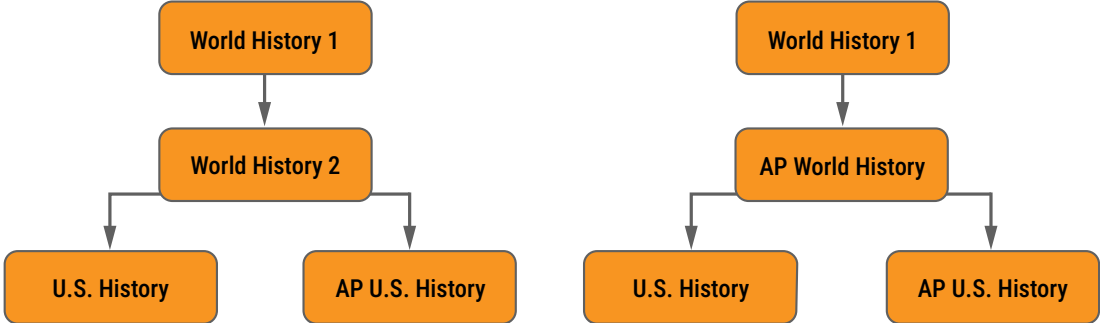

- Piano
- Orchestra
- Choir
- Electronic Music Ensemble
- AP Music Theory

Computer Science

Digital Media Literacy

Digital Media
Literacy

LAKE FOREST ACADEMY

English 12 Courses

* These classes are open to sophomores or juniors and fulfill a graduate elective credit, but not an English credit. Departmental approval is necessary.

Global

History & Social Science

Semester-Long Electives

Year-Long Electives

-
- | | | | |
|------------------------------------------|-------------------------------------------|-------------------------------|--------------------------------------|
| Introduction to Philosophy | A History of Human Rights in the Americas | AP Economics | AP Business with Personal Finance |
| Ethics of Competition: Sports in Society | A History of Global Human Rights | AP U.S. Government & Politics | AP Comparative Government & Politics |