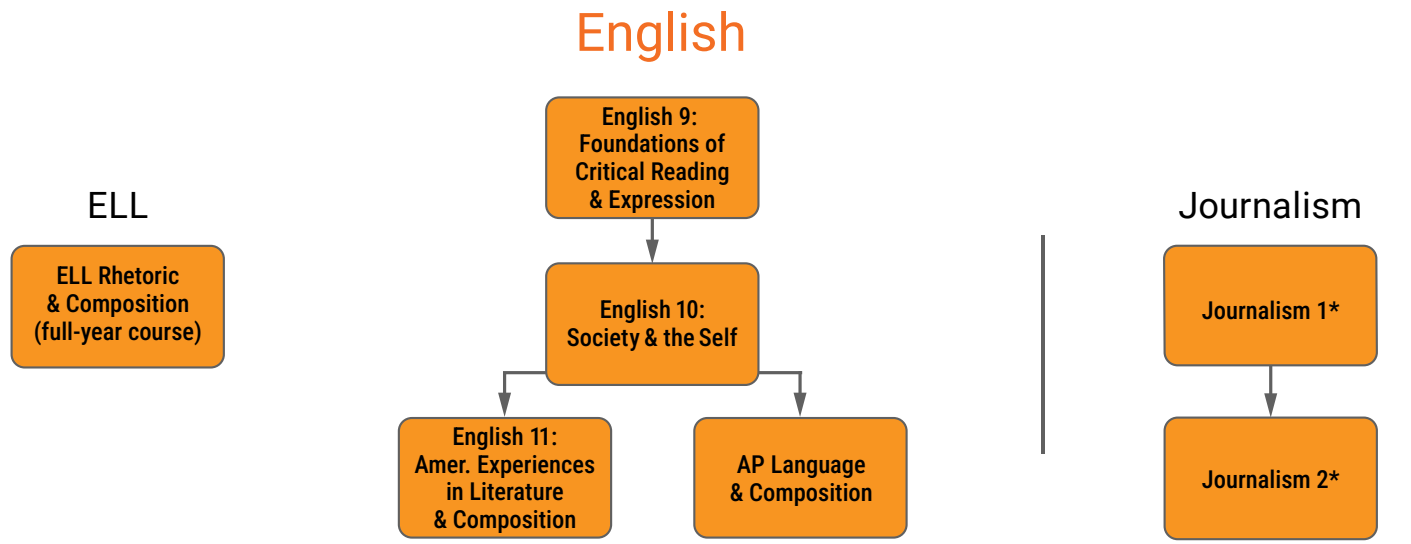

- Piano
- Orchestra
- Choir
- Electronic Music Ensemble
- AP Music Theory

Computer Science

Digital Media Literacy

Digital Media
Literacy

LAKE FOREST ACADEMY

English 12 Courses

* These classes are open to sophomores or juniors and fulfill a graduate elective credit, but not an English credit. Departmental approval is necessary.