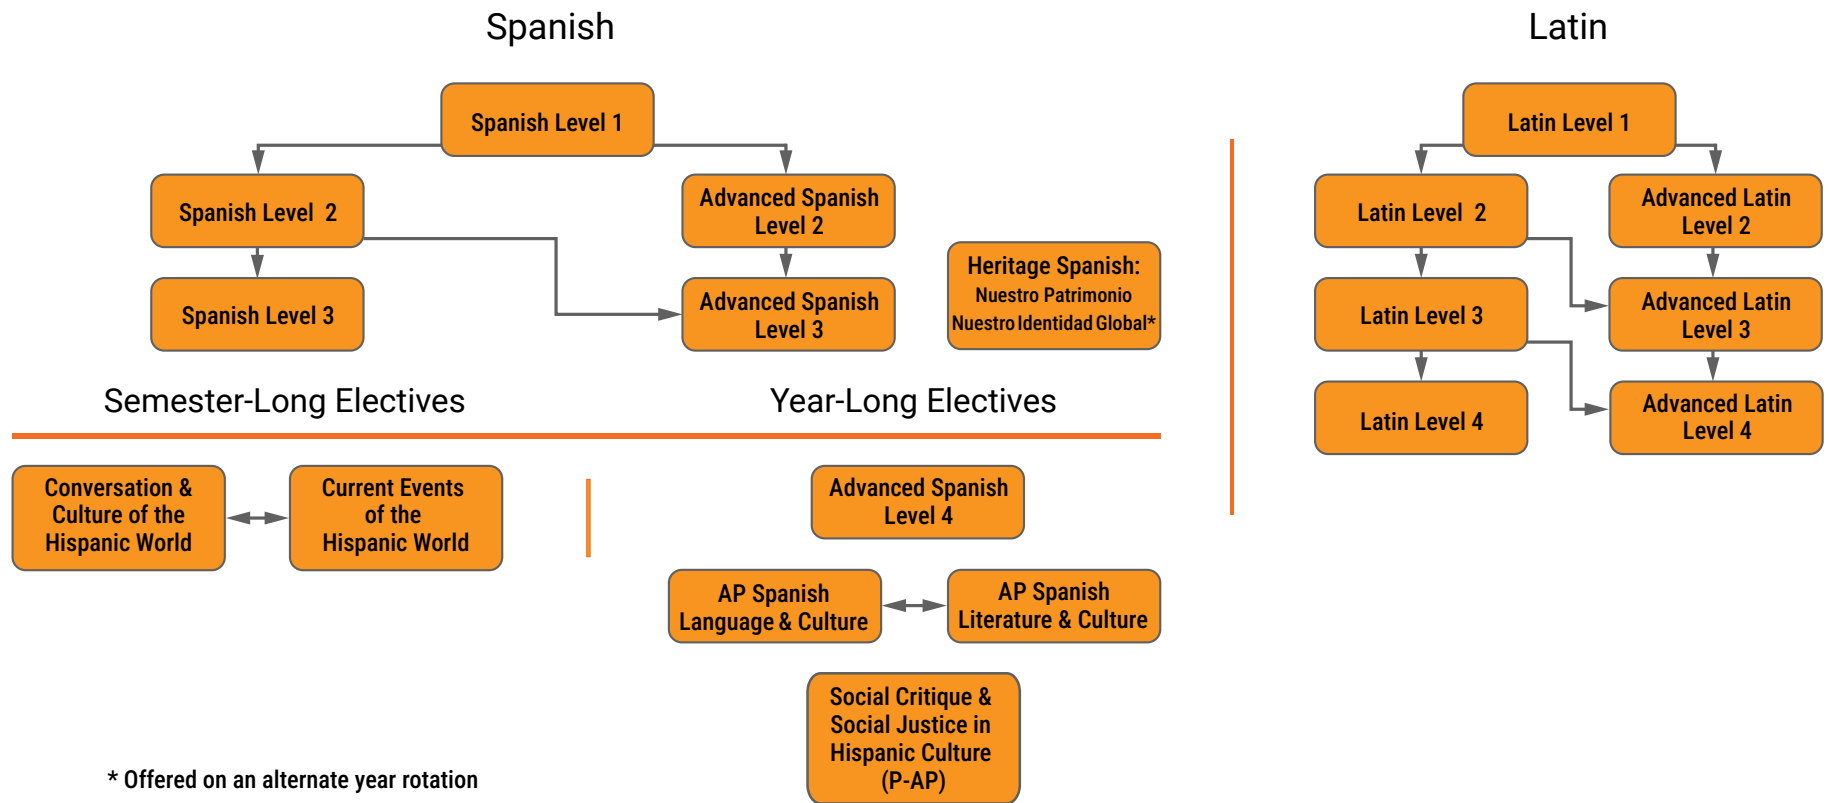

Global

History & Social Science

Semester-Long Electives

Year-Long Electives

-
- | | | | |
|------------------------------------------|-------------------------------------------|-------------------------------|--------------------------------------|
| Introduction to Philosophy | A History of Human Rights in the Americas | AP Economics | AP Business with Personal Finance |
| Ethics of Competition: Sports in Society | A History of Global Human Rights | AP U.S. Government & Politics | AP Comparative Government & Politics |

Math

Semester-Long Electives

Year-Long Electives

Modern & Classical Languages

Chinese

* Offered on an alternate year rotation

French

Modern & Classical Languages

Science

Semester-Long Electives

Year-Long Electives

* Sophomore students can take chemistry and biology in the same year

** Forensics and Earth Science classes alternate years

LAKE FOREST ACADEMY