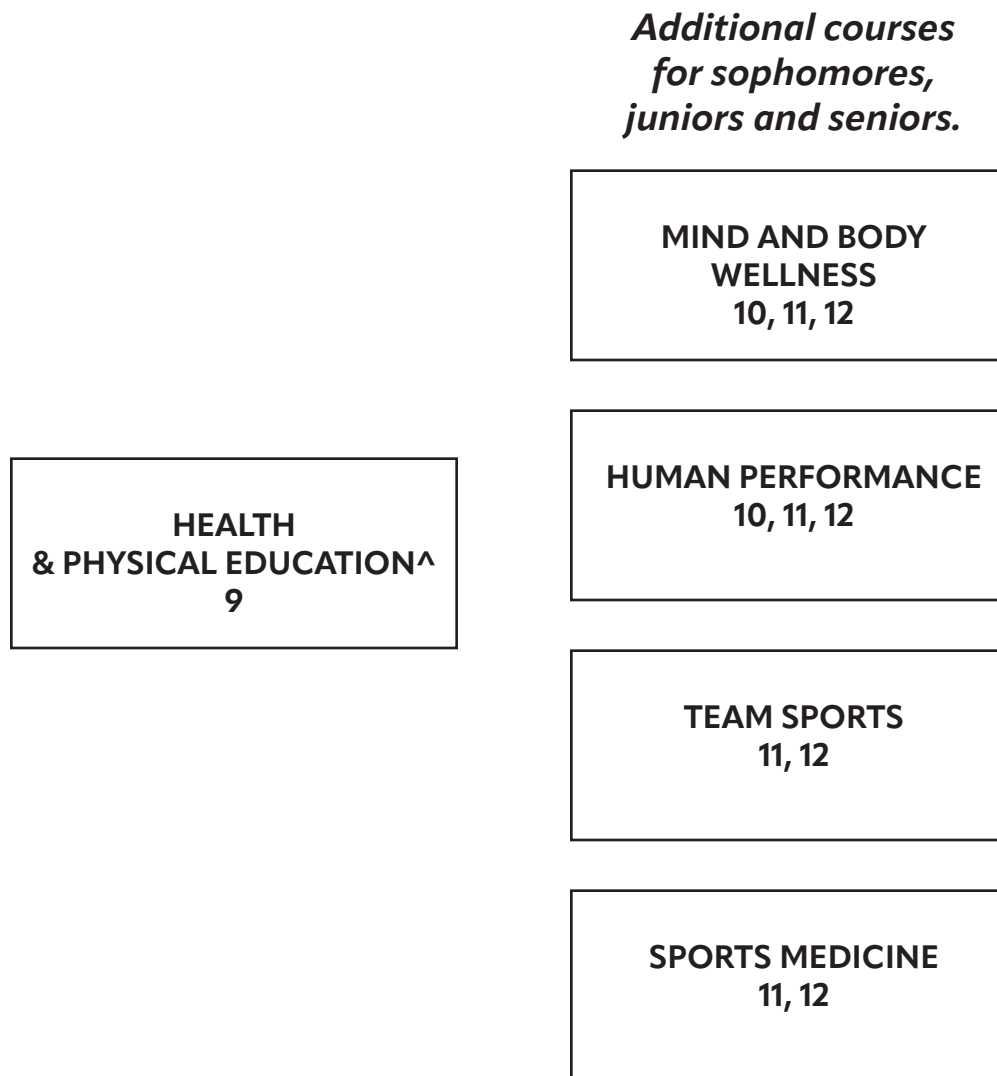

This chart shows the courses available in Health & Physical Education.

[^]One year of Health & Physical Education is required for graduation.