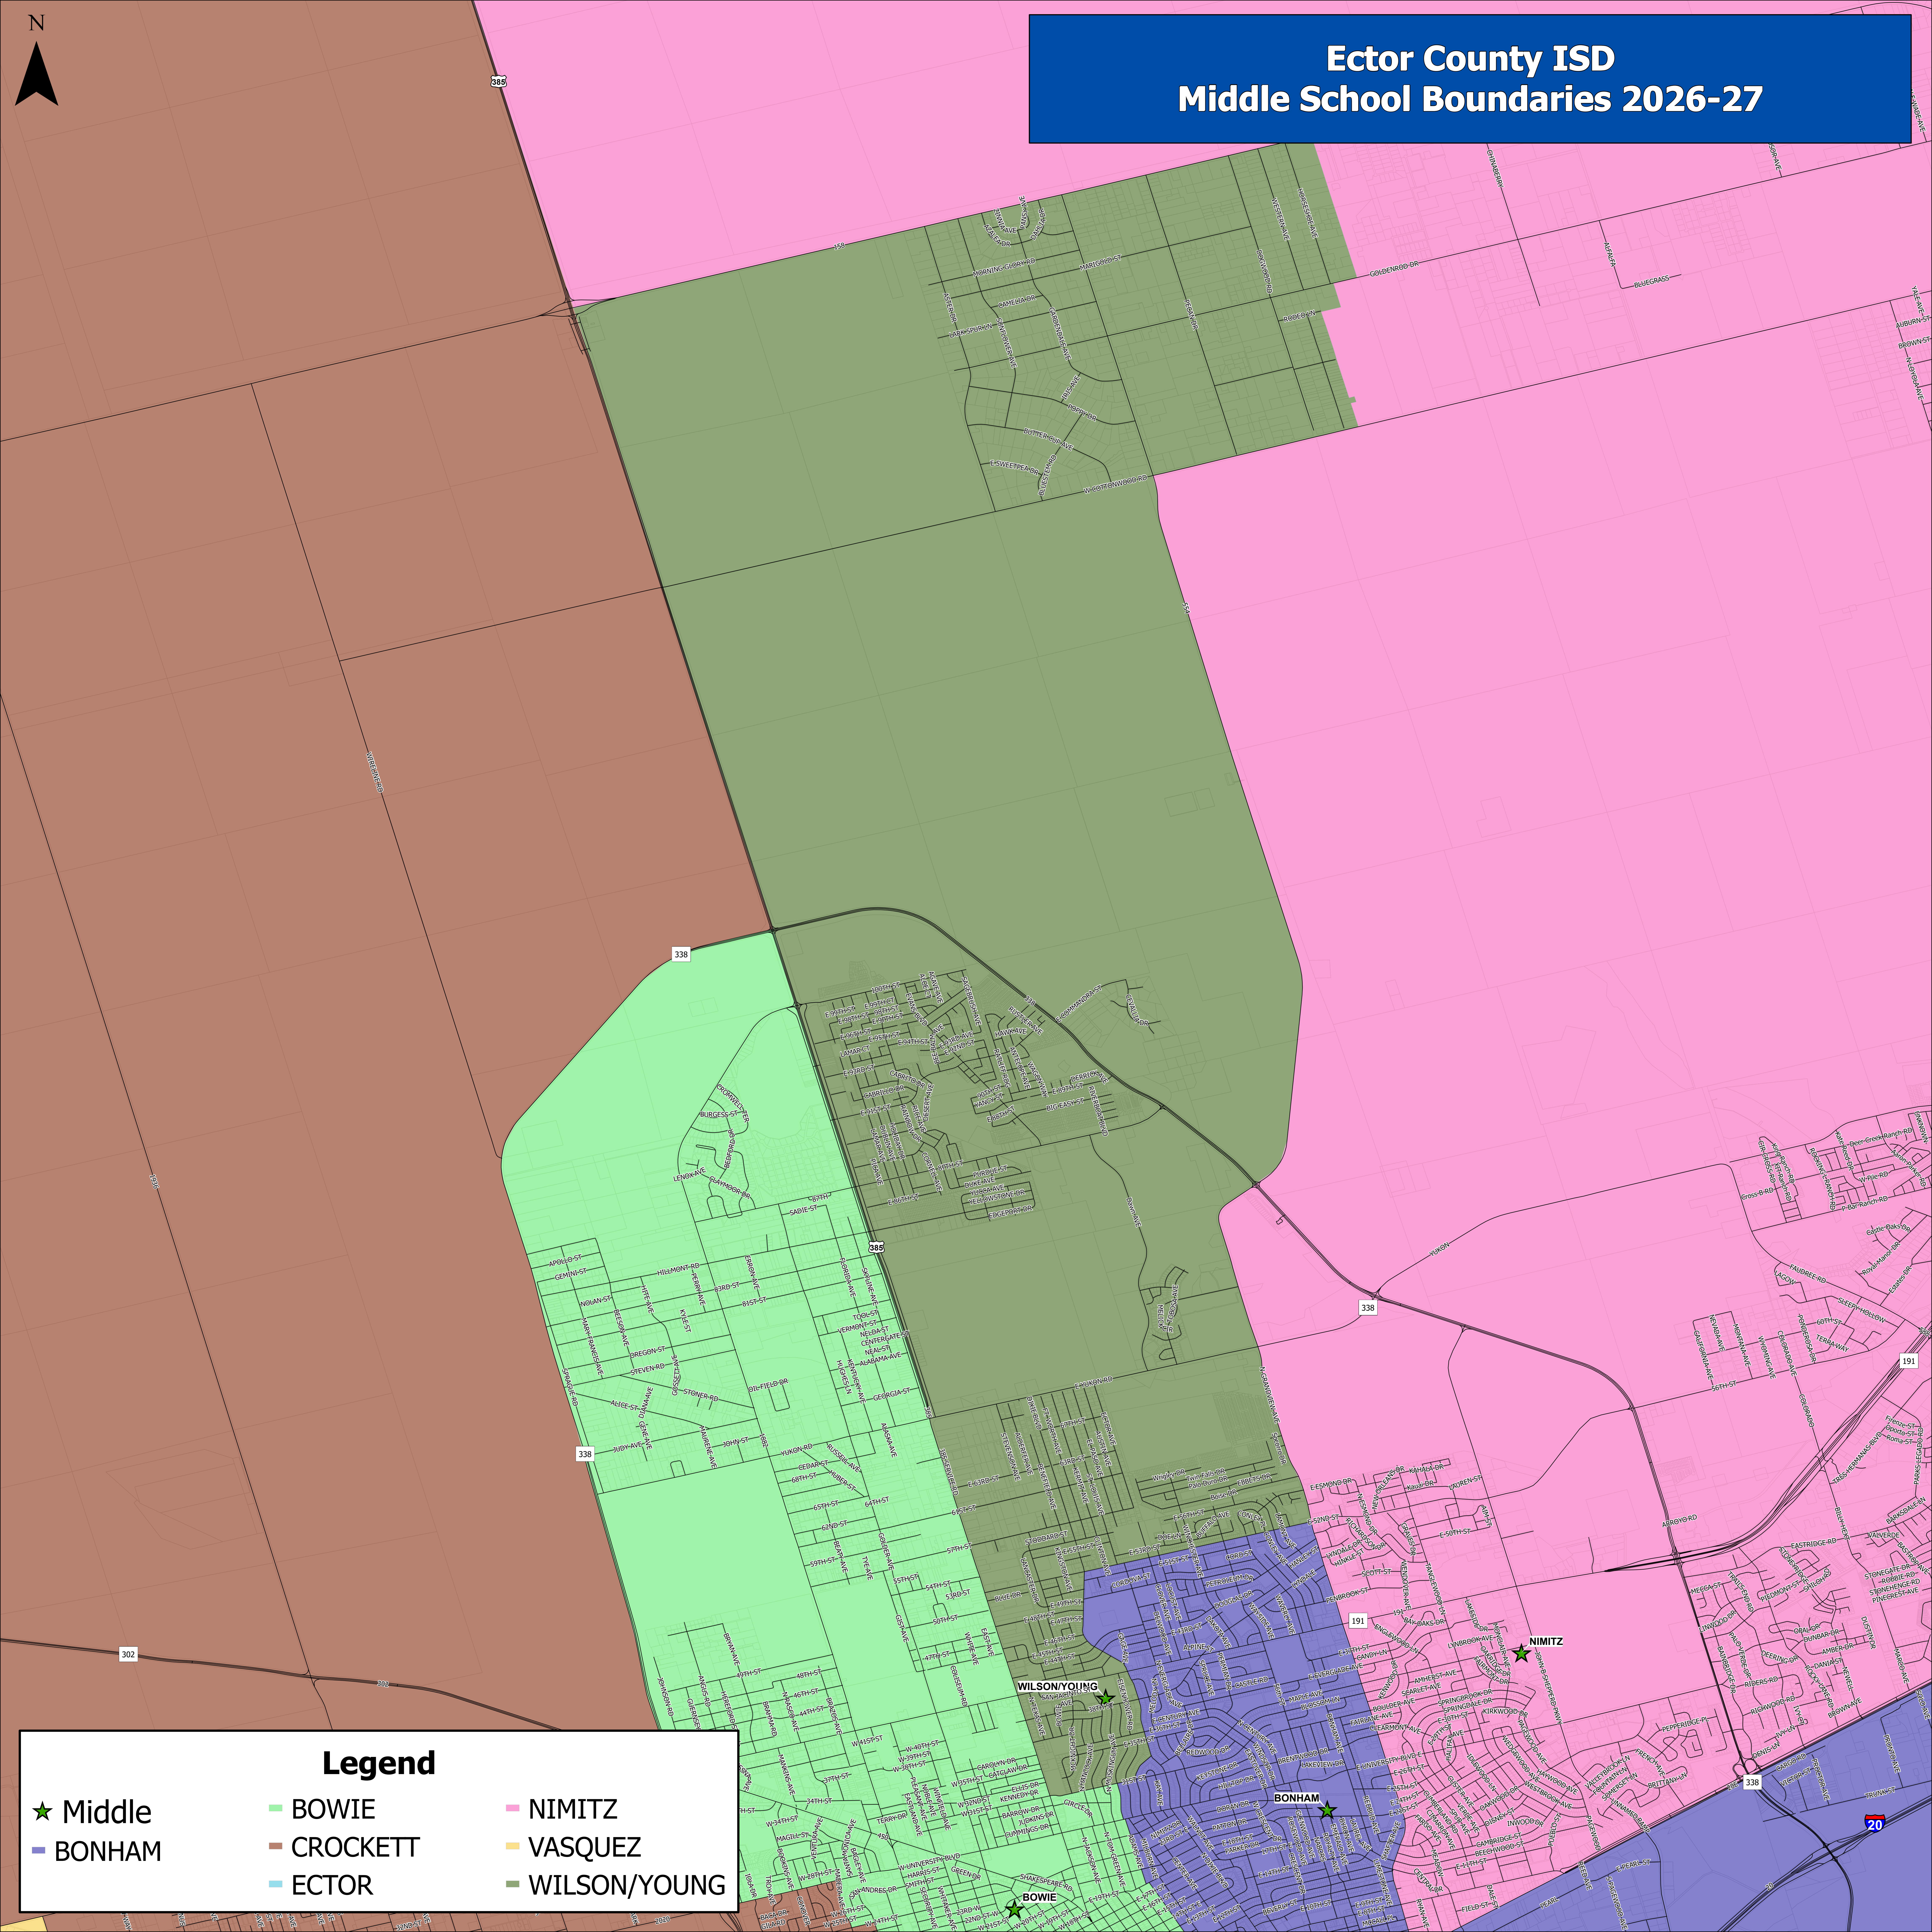

Ector County ISD Middle School Boundaries 2026-27

Legend

- ★ Middle
- BOWIE
- CROCKETT
- ECTOR
- NIMITZ
- VASQUEZ
- WILSON/YOUNG