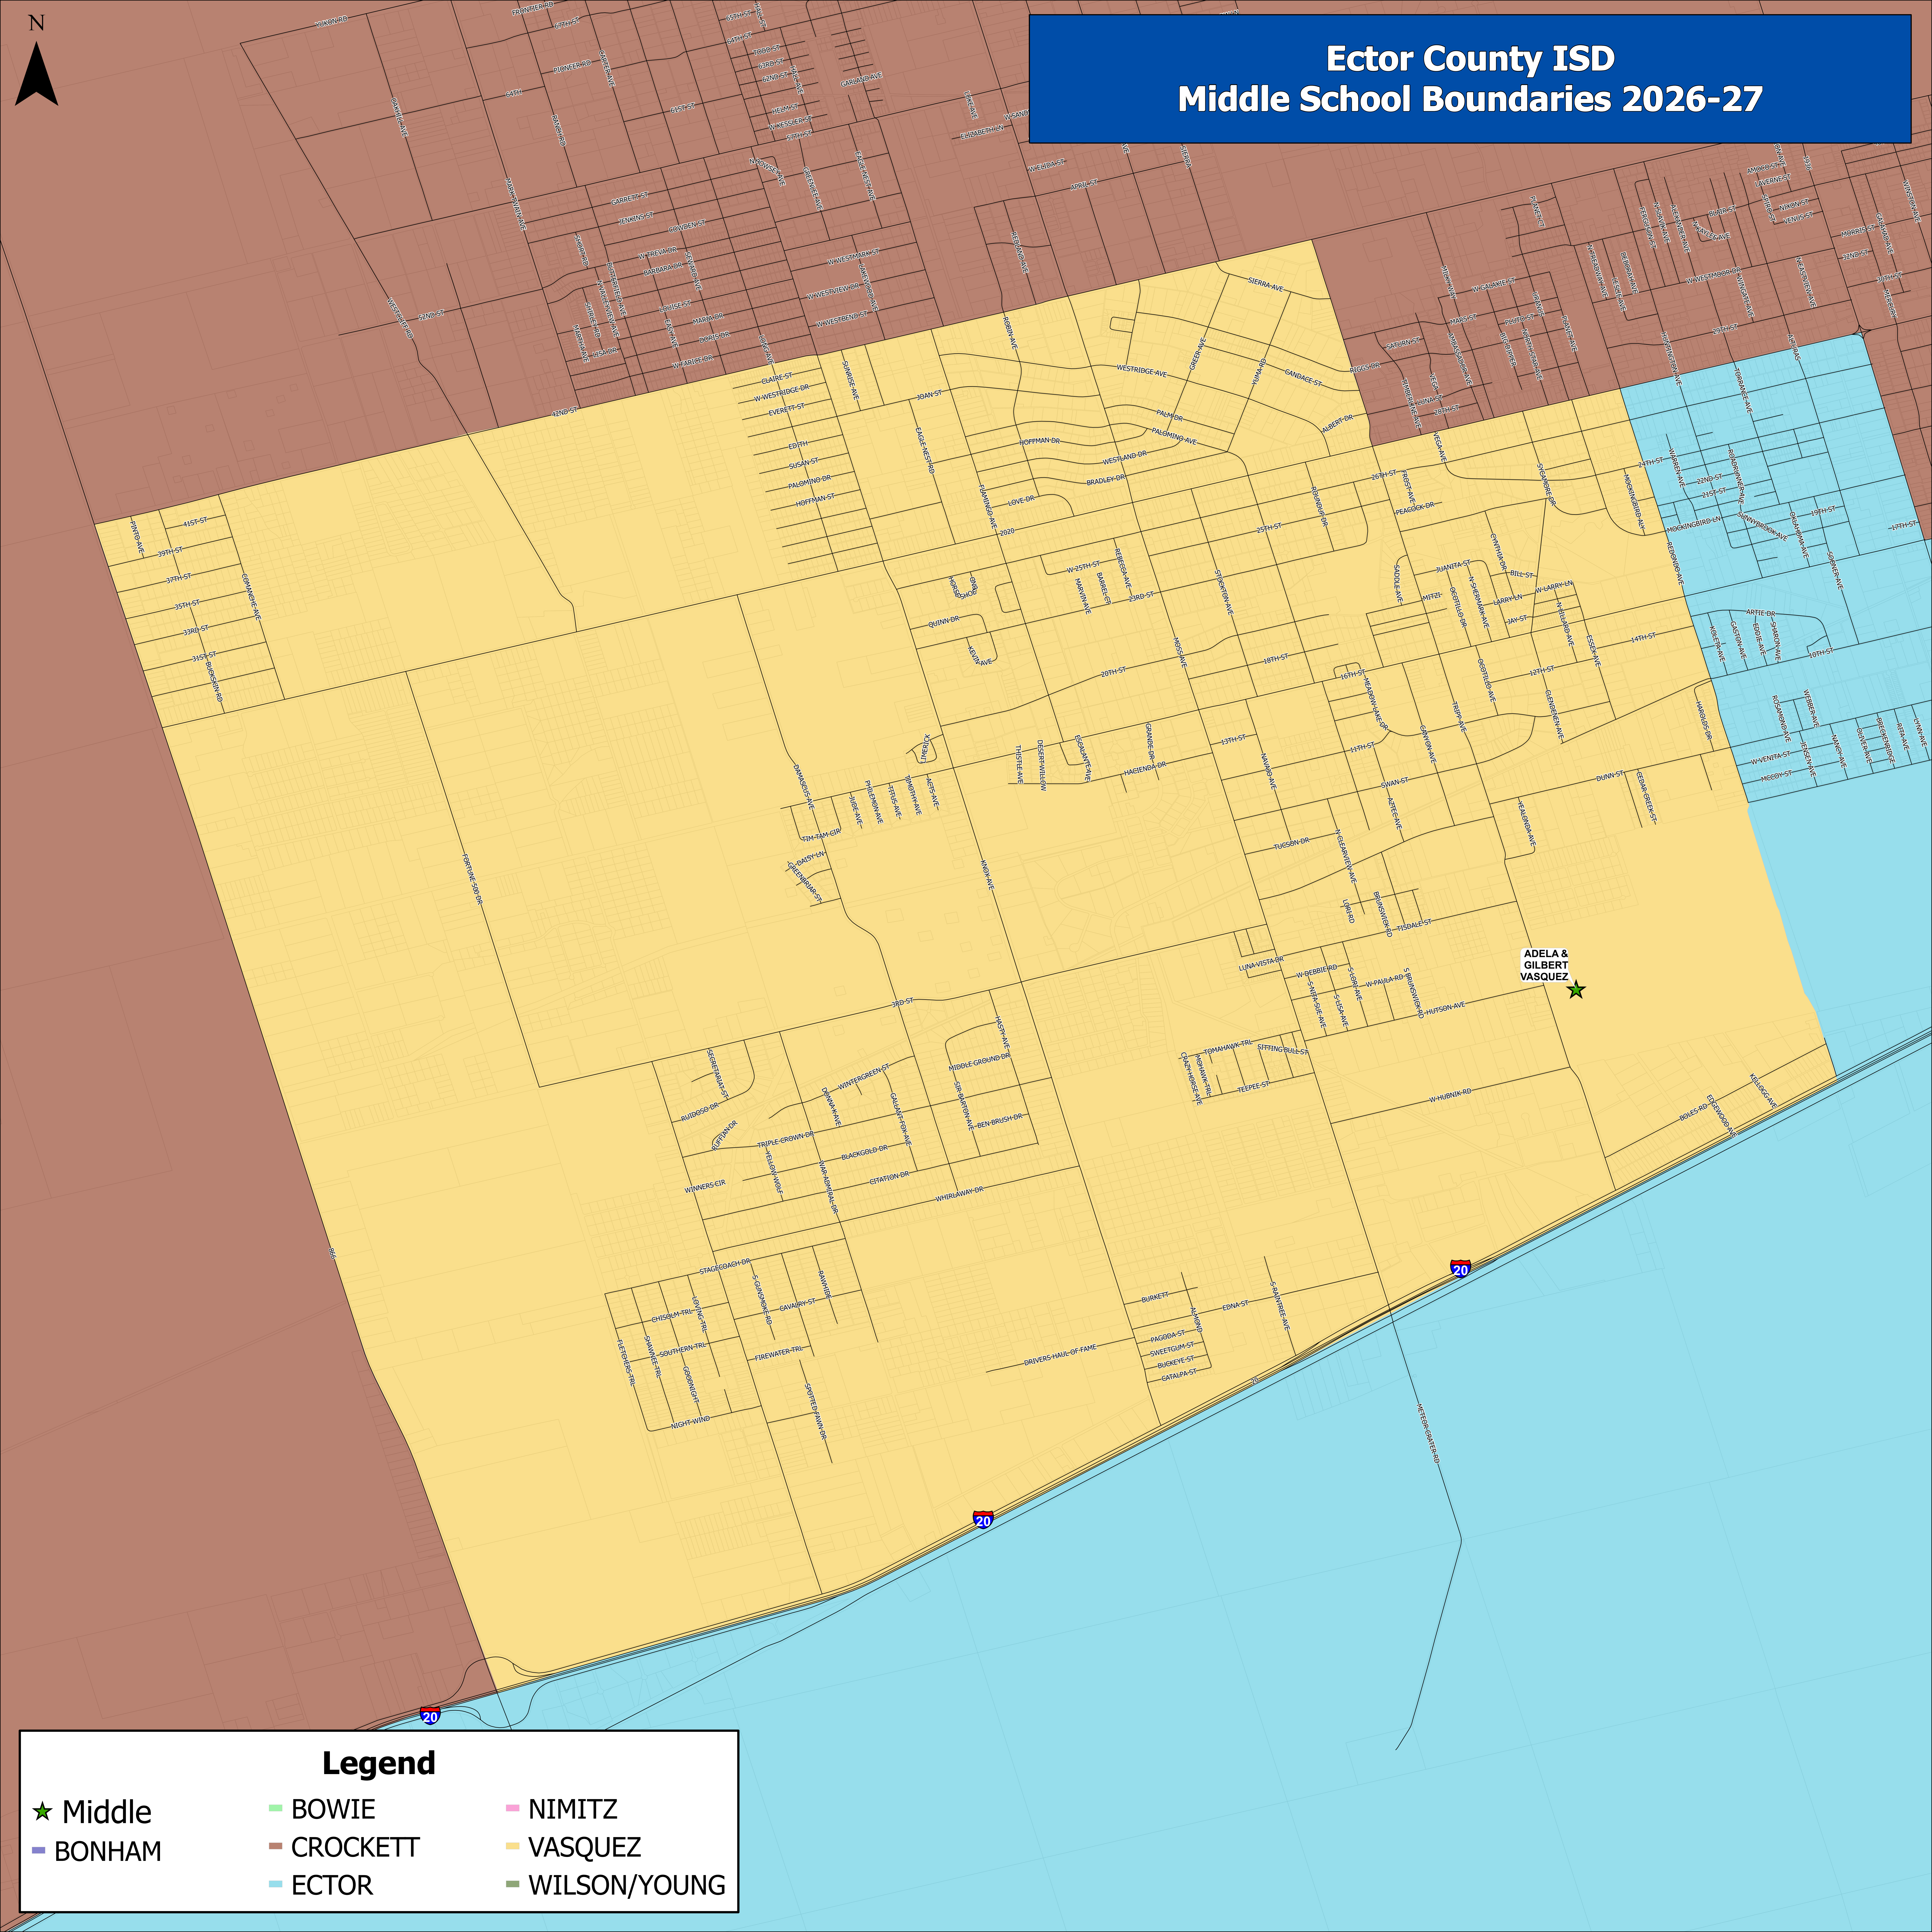

# Ector County ISD Middle School Boundaries 2026-27

ADELA & GILBERT VASQUEZ

## Legend

- ★ Middle
- BONHAM
- BOWIE
- CROCKETT
- ECTOR
- NIMITZ
- VASQUEZ
- WILSON/YOUNG