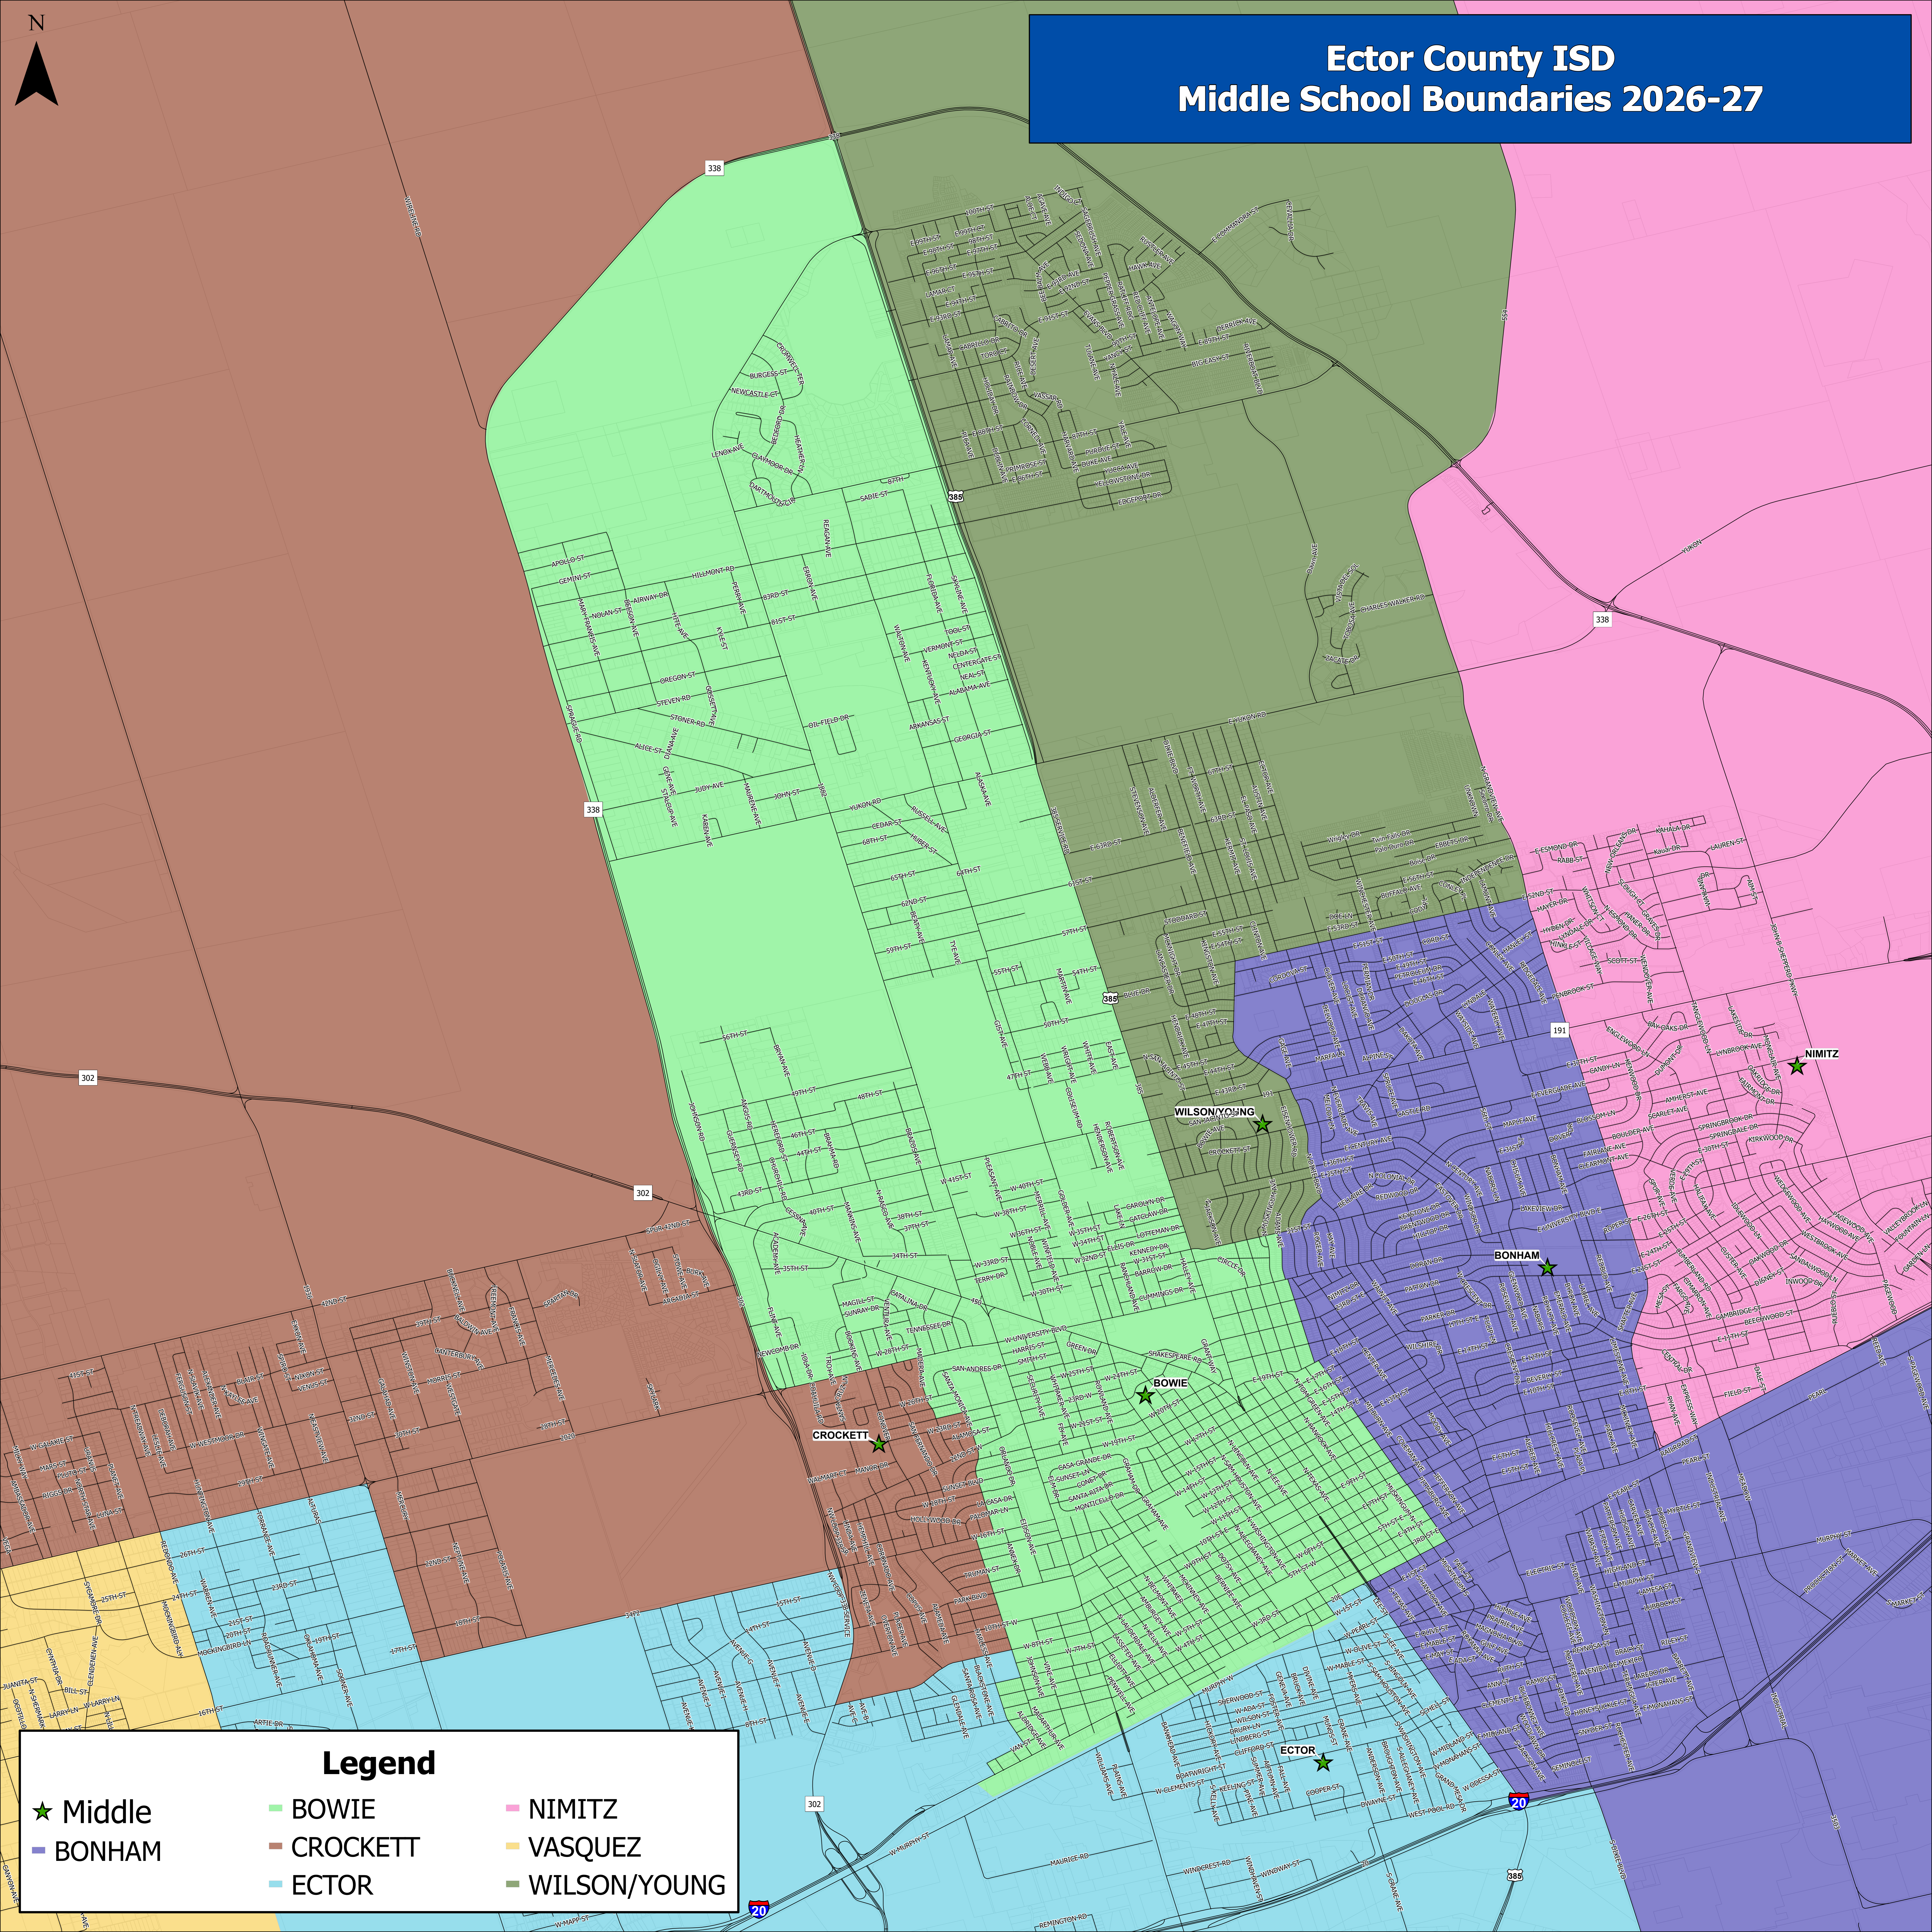

Ector County ISD Middle School Boundaries 2026-27

Legend

- ★ Middle
- BONHAM
- BOWIE
- CROCKETT
- ECTOR
- NIMITZ
- VASQUEZ
- WILSON/YOUNG