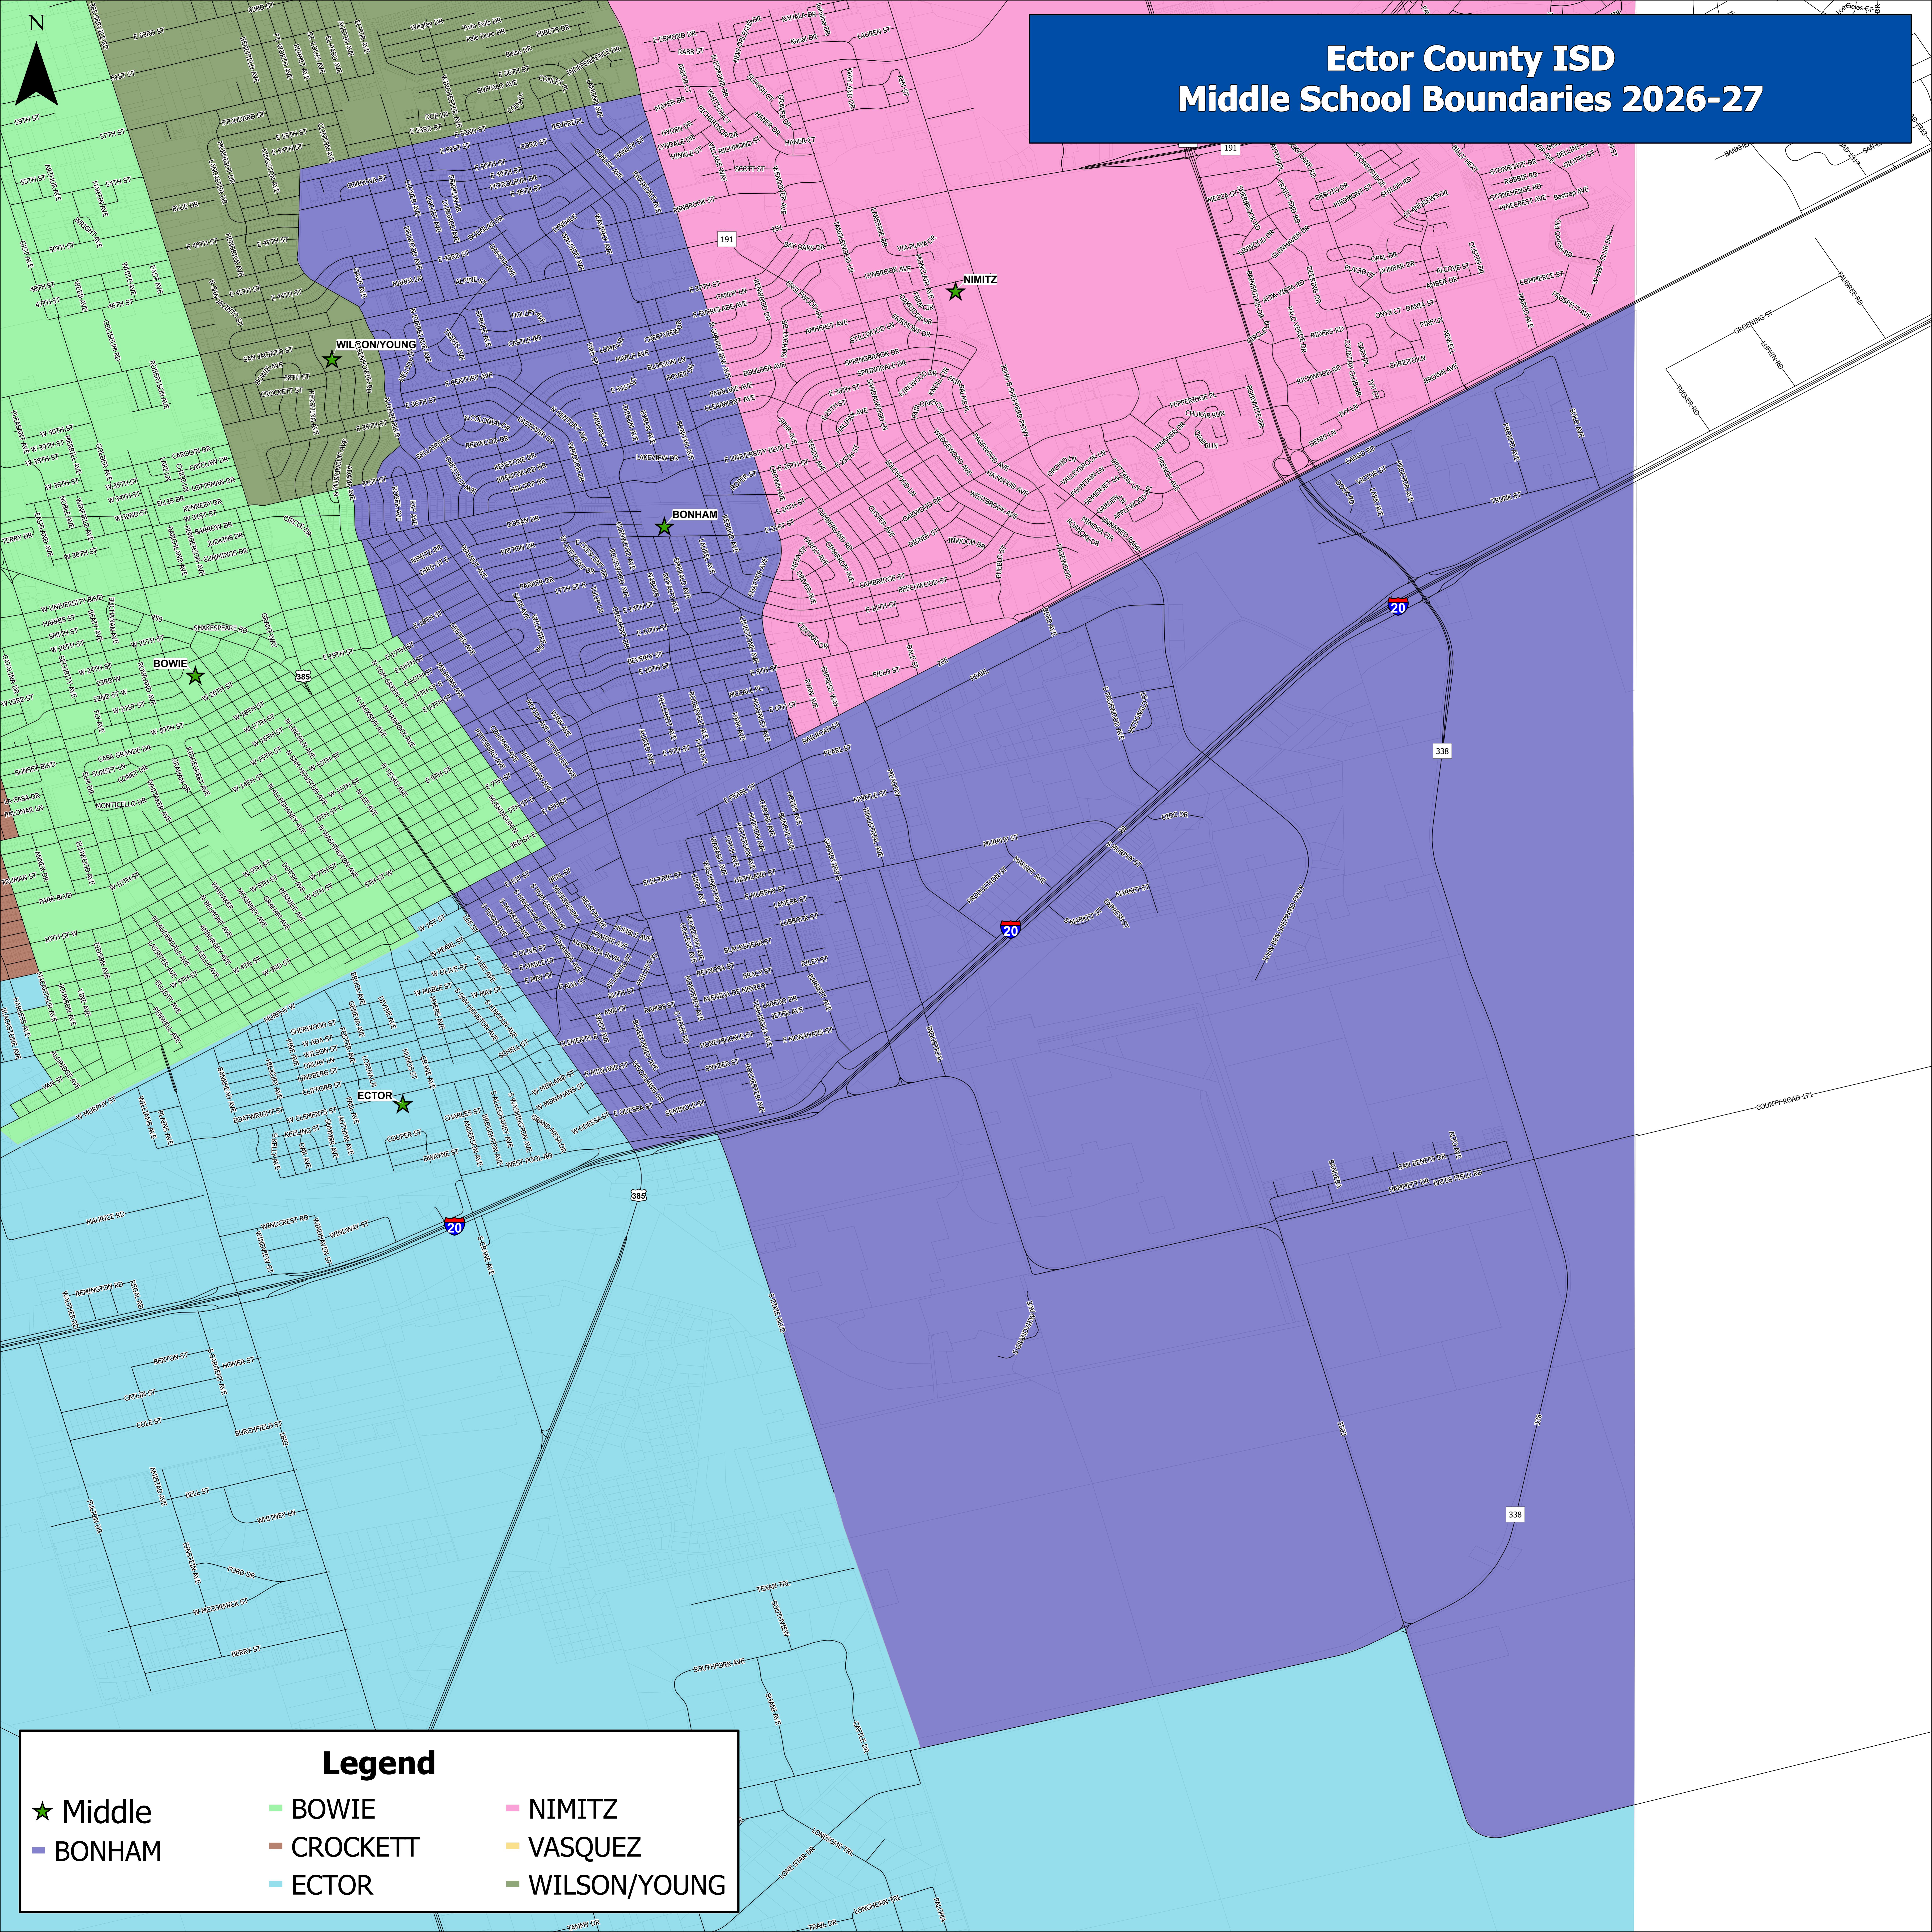

# Ector County ISD Middle School Boundaries 2026-27

## Legend

- ★ Middle
- BONHAM
- BOWIE
- CROCKETT
- ECTOR
- NIMITZ
- VASQUEZ
- WILSON/YOUNG