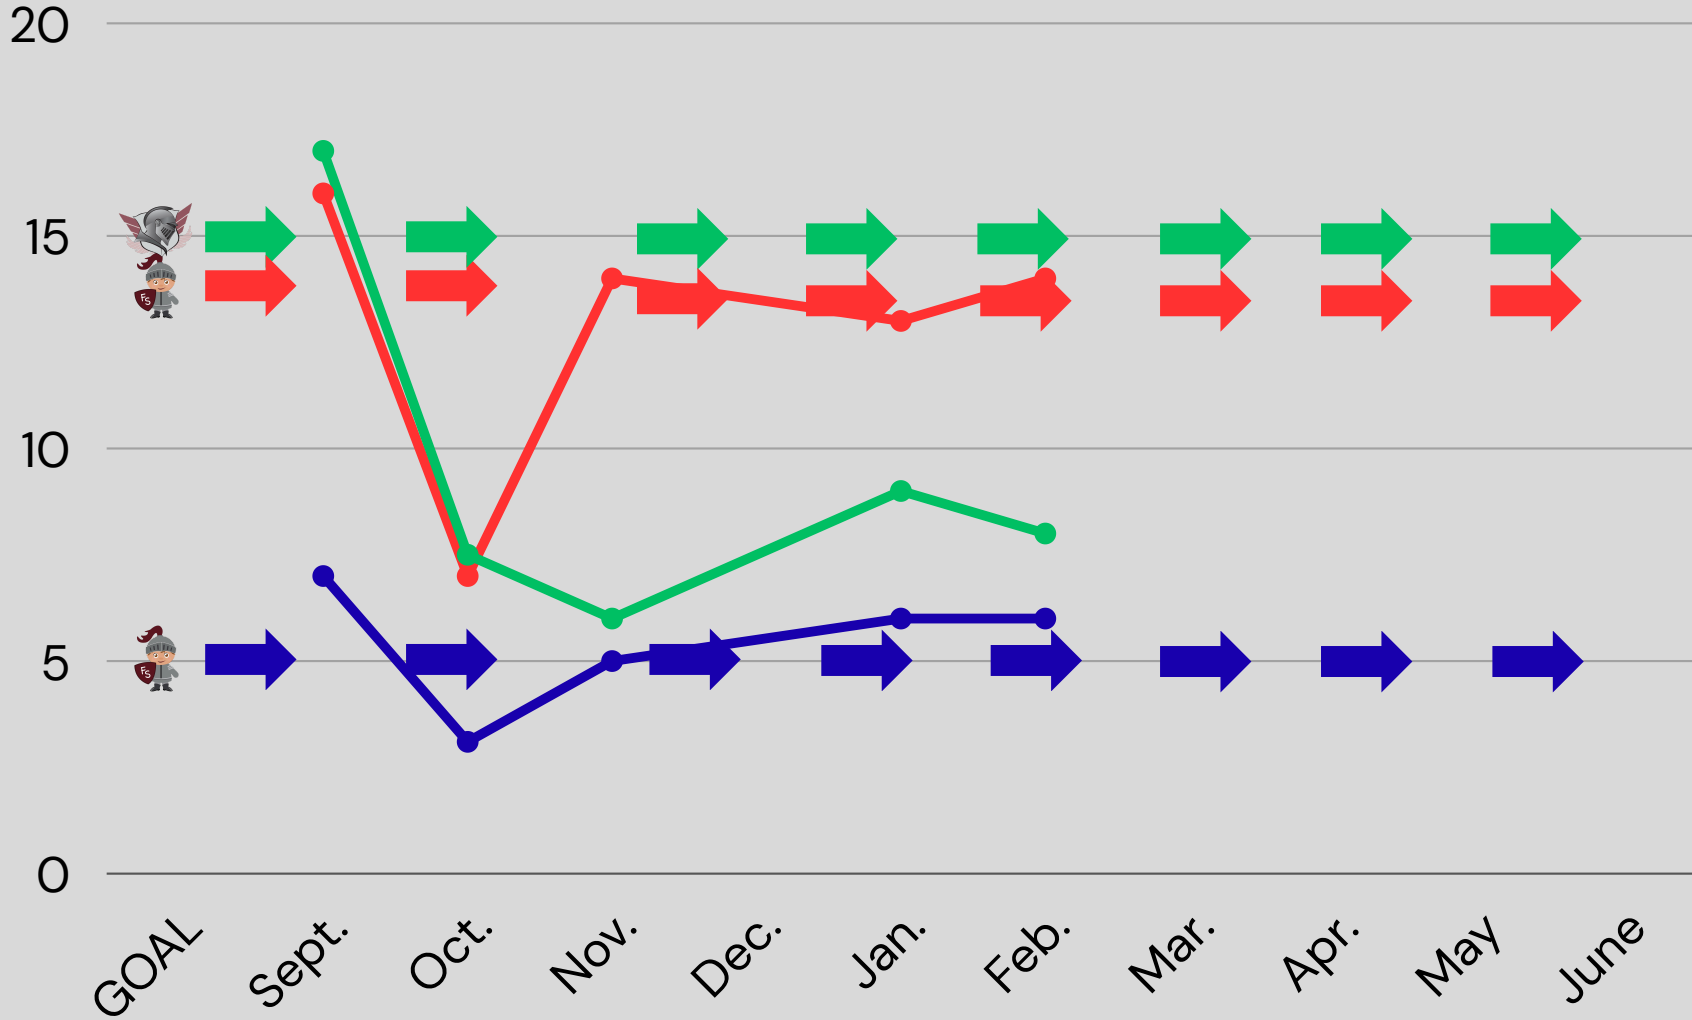

ABC GOALS

As of 2/2/26

 ATTENDANCE
 GOAL= 14% 

 BEHAVIOR
 GOAL= 5% 

 COURSE SUCCESS
 GOAL=15% 