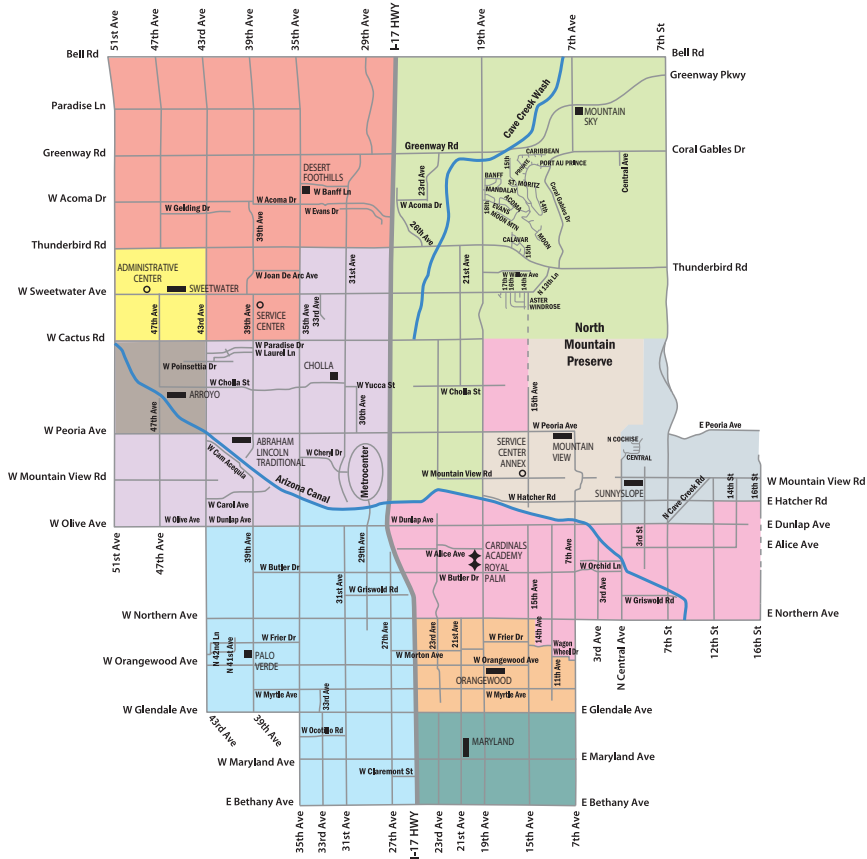

ATTENDANCE BOUNDARY MAPS

K-8, Middle & Jr. High School Attendance Areas

Key - K-8, Middle & Jr. High Schools

- 6-8 SCHOOL
- 7-8 SCHOOL
- K-8 SCHOOL
- ARROYO AREA
- CHOLLA AREA
- ORANGEWOOD AREA
- DESERT FOOTHILLS AREA
- PALO VERDE AREA
- MARYLAND AREA
- MOUNTAIN SKY AREA
- ROYAL PALM AREA
- SUNNYSLOPE AREA
- SWEETWATER AREA

School Attendance Areas

Key

- K-5 SCHOOL
- 6-8 SCHOOL
- K-8 SCHOOL
- K-6 SCHOOL
- 7-8 SCHOOL