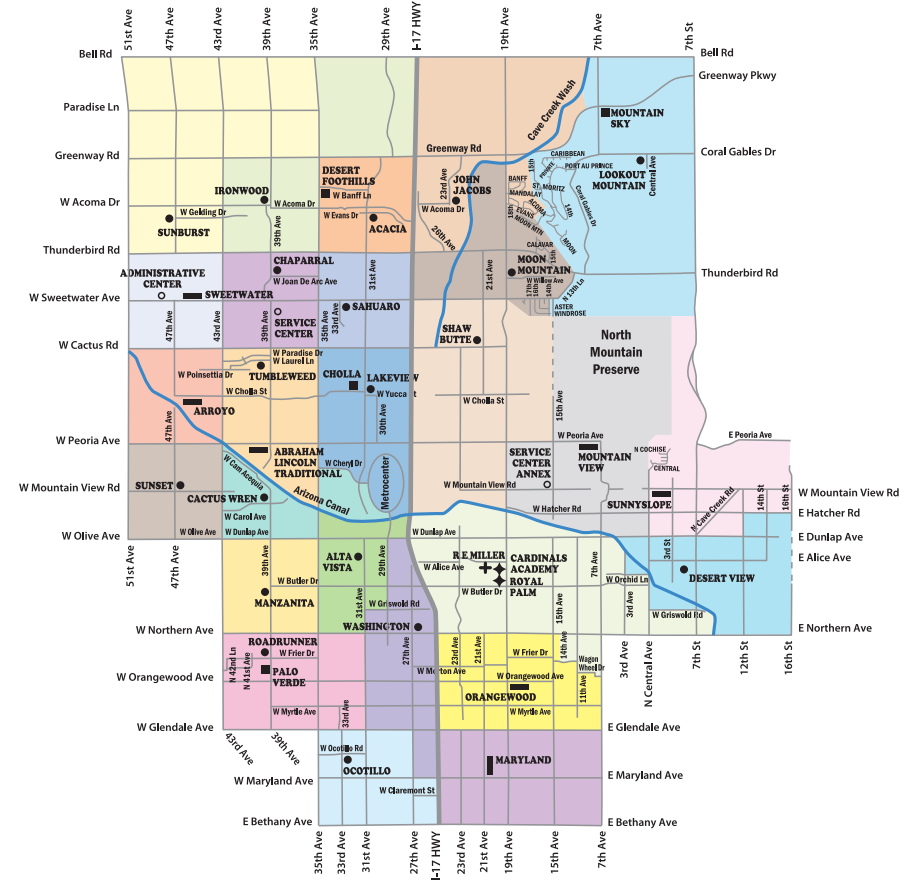

ATTENDANCE BOUNDARY MAPS

K-8, Middle & Jr. High School Attendance Areas

Key - K-8, Middle & Jr. High Schools

- 6-8 SCHOOL
- 7-8 SCHOOL
- K-8 SCHOOL
- ARROYO AREA
- CHOLLA AREA
- ORANGEWOOD AREA
- DESERT FOOTHILLS AREA
- PALO VERDE AREA
- MARYLAND AREA
- MOUNTAIN SKY AREA
- ROYAL PALM AREA
- SUNNYSLOPE AREA
- SWEETWATER AREA

School Attendance Areas

Key

- K-5 SCHOOL
- 6-8 SCHOOL
- K-8 SCHOOL
- K-6 SCHOOL
- 7-8 SCHOOL