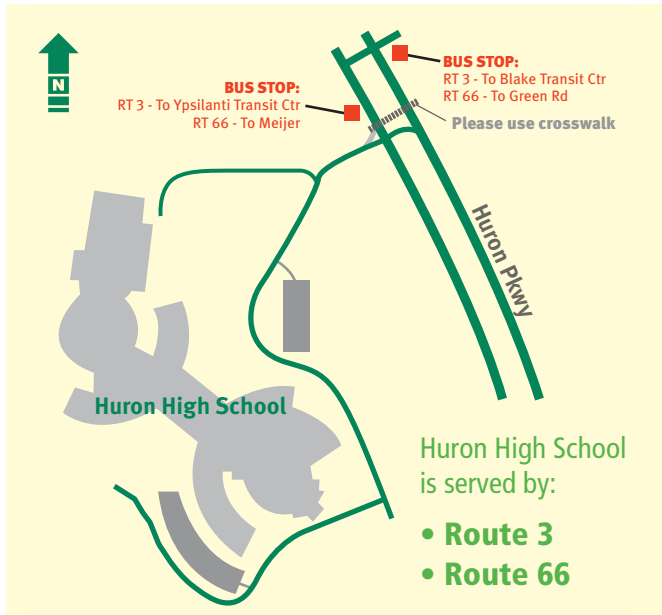

BUS INFORMATION

Sign up for MyAlerts at TheRide.org to receive email notifications when routes go on detour.

FAQS

What do I need to bring?

Always bring your student ID when riding with an AAPS Exceptional pass or Youth pass.

Can I get updates on arrival times by text?

Yes, locate the bus stop number on the route sign at your bus stop, and text **TheRide**, a space, and then the **stop number to 41411** to receive estimated arrival times for bus routes serving your stop.

Can I track my bus on my phone?

Yes you can! Visit TheRide.org to track your bus, get estimated arrival information for your stop and plan your trip from start to finish.

I'm afraid I might get on the wrong bus. What do I do?

Ask the bus driver to confirm where you are going. They are always happy to help! You can also double-check the digital signage on the outside of the bus.

What if my bus doesn't show up? How do I know it's running on time?

Visit TheRide.org and use the Track My Bus tool or Live Map to find where your bus is located.

RIDING TIPS

- Personal items can be kept on your lap or at your feet. Remember to take your personal items with you when you exit the bus. TheRide is not responsible for any lost items.
- Traffic does not have to stop for TheRide's buses as they do for school buses. Wait for the bus to leave so that you can see in all directions before crossing the street. Please use the crosswalk.
- As the bus approaches your stop, pull the cord located between or above the windows, or push stop button to let the driver know you want to get off.
- Buses will only stop at TheRide bus stops that are marked with a bus stop sign.
- No eating, drinking or smoking of any kind while riding the bus or waiting in bus shelters.
- No radio playing, cell phone speaker or two-way radio use is allowed. Use your earphones when listening to music.
- Keep conversation volume levels respectful. Refrain from using profanity.