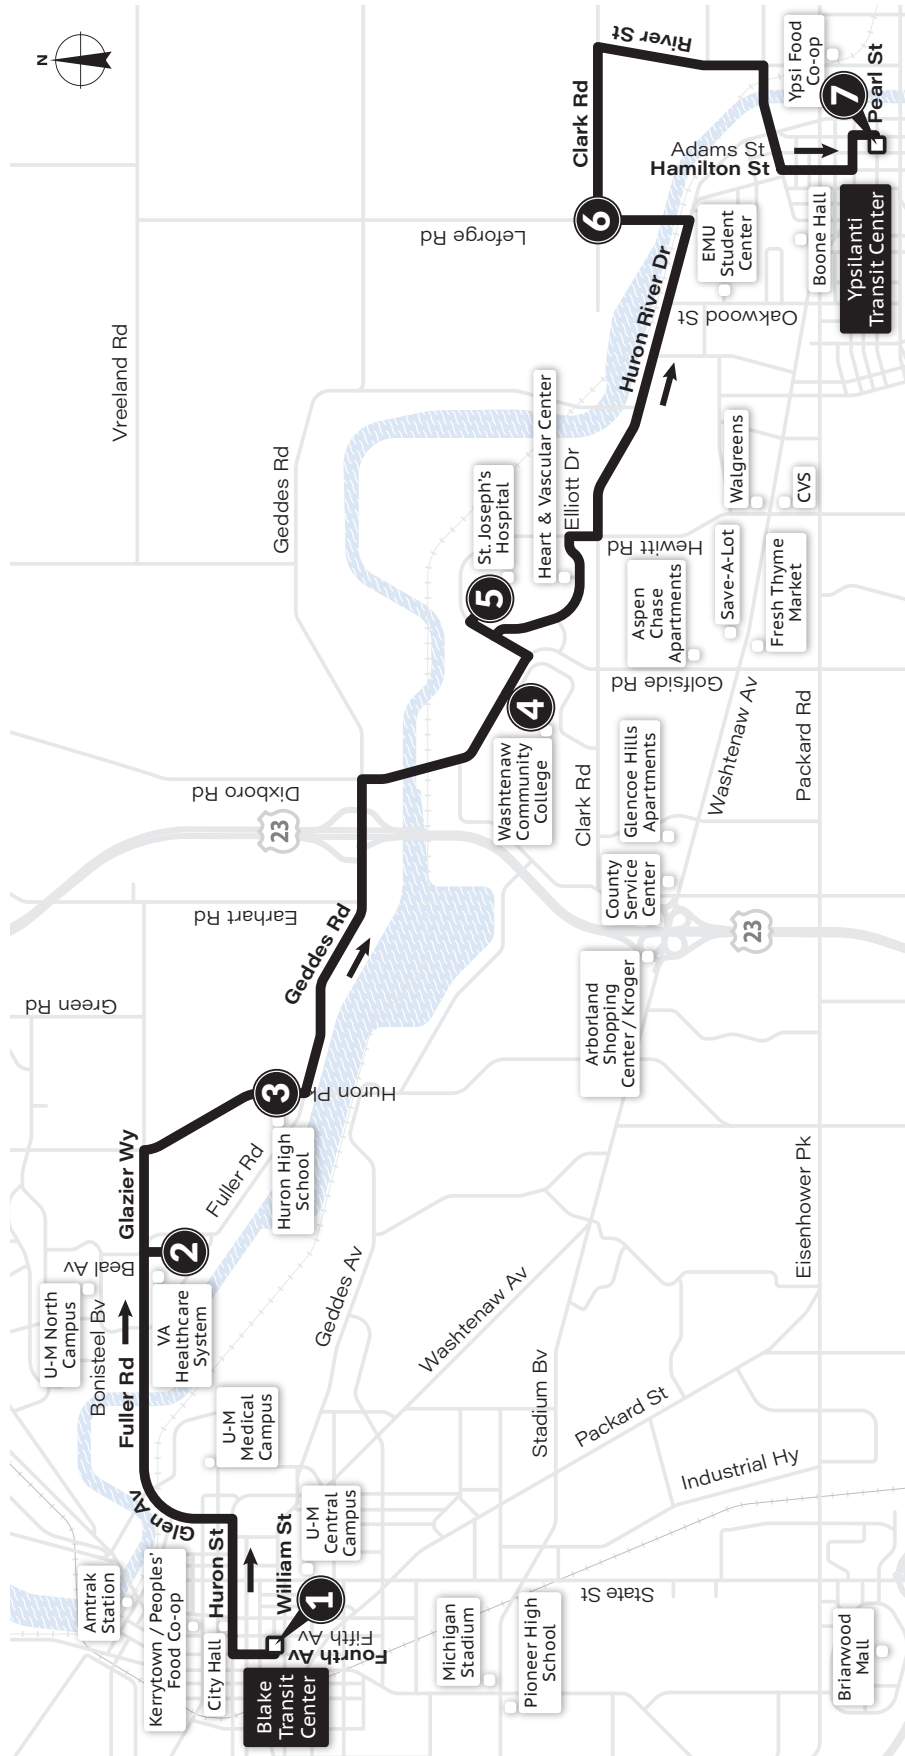

ROUTE **3** Huron River

To Ypsilanti
Transit Center