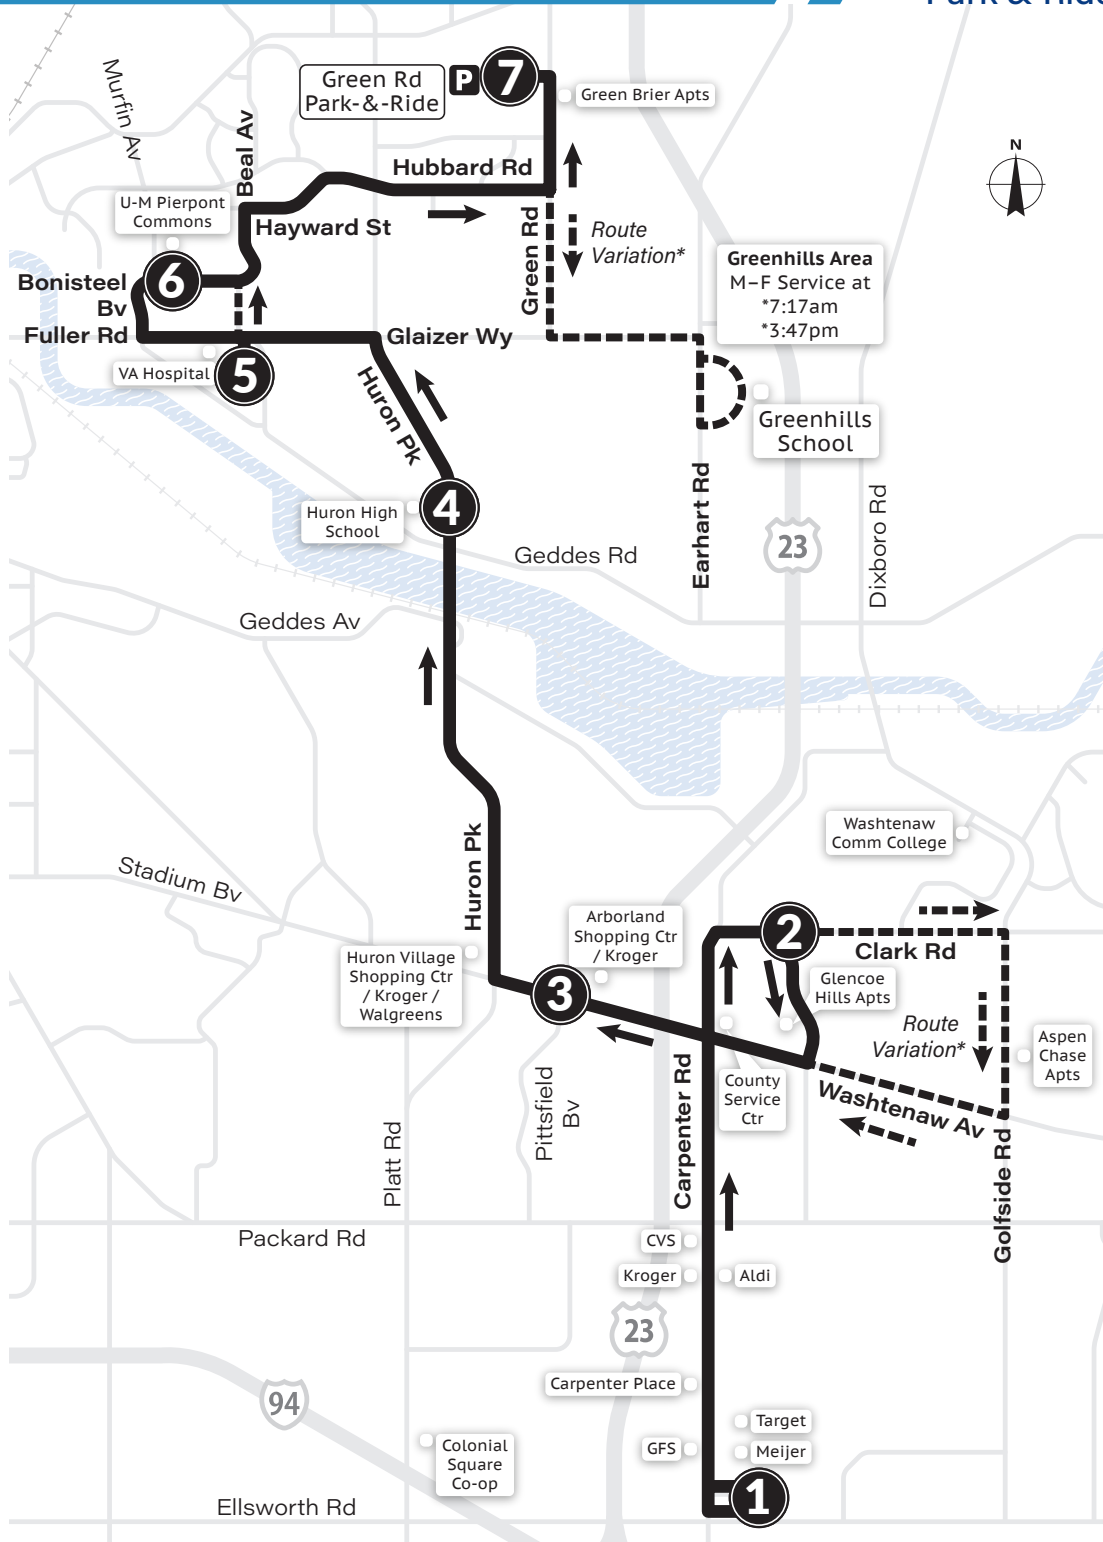

ROUTE **3** Huron River

To Ypsilanti
Transit Center

MONDAY-FRIDAY

Blake Transit Center 1	VA Hospital 2	Huron High School 3	Wash Comm College 4	St Joe's Hospital 5	LeForge & Clark 6	Ypsilanti Transit Center 7
6:45a	6:57a	7:01a	7:09a	7:12a	7:25a	7:42a
7:15a	7:27a	7:31a	7:39a	7:42a	7:55a	8:12a
7:45a	7:57a	8:01a	8:09a	8:12a	8:25a	8:42a
8:15a	8:27a	8:31a	8:39a	8:42a	8:55a	9:12a
8:45a	8:57a	9:01a	9:09a	9:12a	9:25a	9:42a
9:15a	9:27a	9:31a	9:39a	9:42a	9:55a	10:12a
9:45a	9:57a	10:01a	10:09a	10:12a	10:25a	10:42a
10:15a	10:27a	10:31a	10:39a	10:42a	10:55a	11:12a
10:45a	10:57a	11:01a	11:09a	11:12a	11:25a	11:42a
11:15a	11:27a	11:31a	11:39a	11:42a	11:55a	12:12p
11:45a	11:57a	12:01p	12:09p	12:12p	12:25p	12:42p
12:15p	12:27p	12:31p	12:39p	12:42p	12:55p	1:12p
12:45p	12:57p	1:01p	1:09p	1:12p	1:25p	1:42p
1:15p	1:27p	1:31p	1:39p	1:42p	1:55p	2:12p
1:45p	1:57p	2:01p	2:09p	2:12p	2:25p	2:42p
2:15p	2:27p	2:31p	2:39p	2:42p	2:55p	3:12p
2:45p	2:57p	3:01p	3:09p	3:12p	3:25p	3:42p
3:15p	3:27p	3:31p	3:39p	3:42p	3:55p	4:12p
3:45p	3:57p	4:01p	4:09p	4:12p	4:25p	4:42p
4:15p	4:27p	4:31p	4:39p	4:42p	4:55p	5:12p
4:45p	4:57p	5:01p	5:09p	5:12p	5:25p	5:42p
5:15p	5:27p	5:31p	5:39p	5:42p	5:55p	6:12p
5:45p	5:57p	6:01p	6:09p	6:12p	6:25p	6:42p
6:15p	6:27p	6:31p	6:39p	6:42p	6:55p	7:12p
6:45p	6:57p	7:01p	7:09p	7:12p	7:25p	7:42p
7:45p	7:57p	8:01p	8:09p	8:12p	8:25p	8:42p
8:45p	8:57p	9:01p	9:09p	9:12p	9:25p	9:42p
9:45p	9:52p	10:03p	10:06p	10:14p	10:18p	10:42p

ROUTE

66 Carpenter-Huron Pkwy

To Green Rd
Park & Ride

No Sunday Service

*Trip serves Hogback Rd to Clark Rd to Golfside Rd to Washtenaw Ave before resuming regular routing.

◇ Trip ends at Glacier Hills at 7:17am.