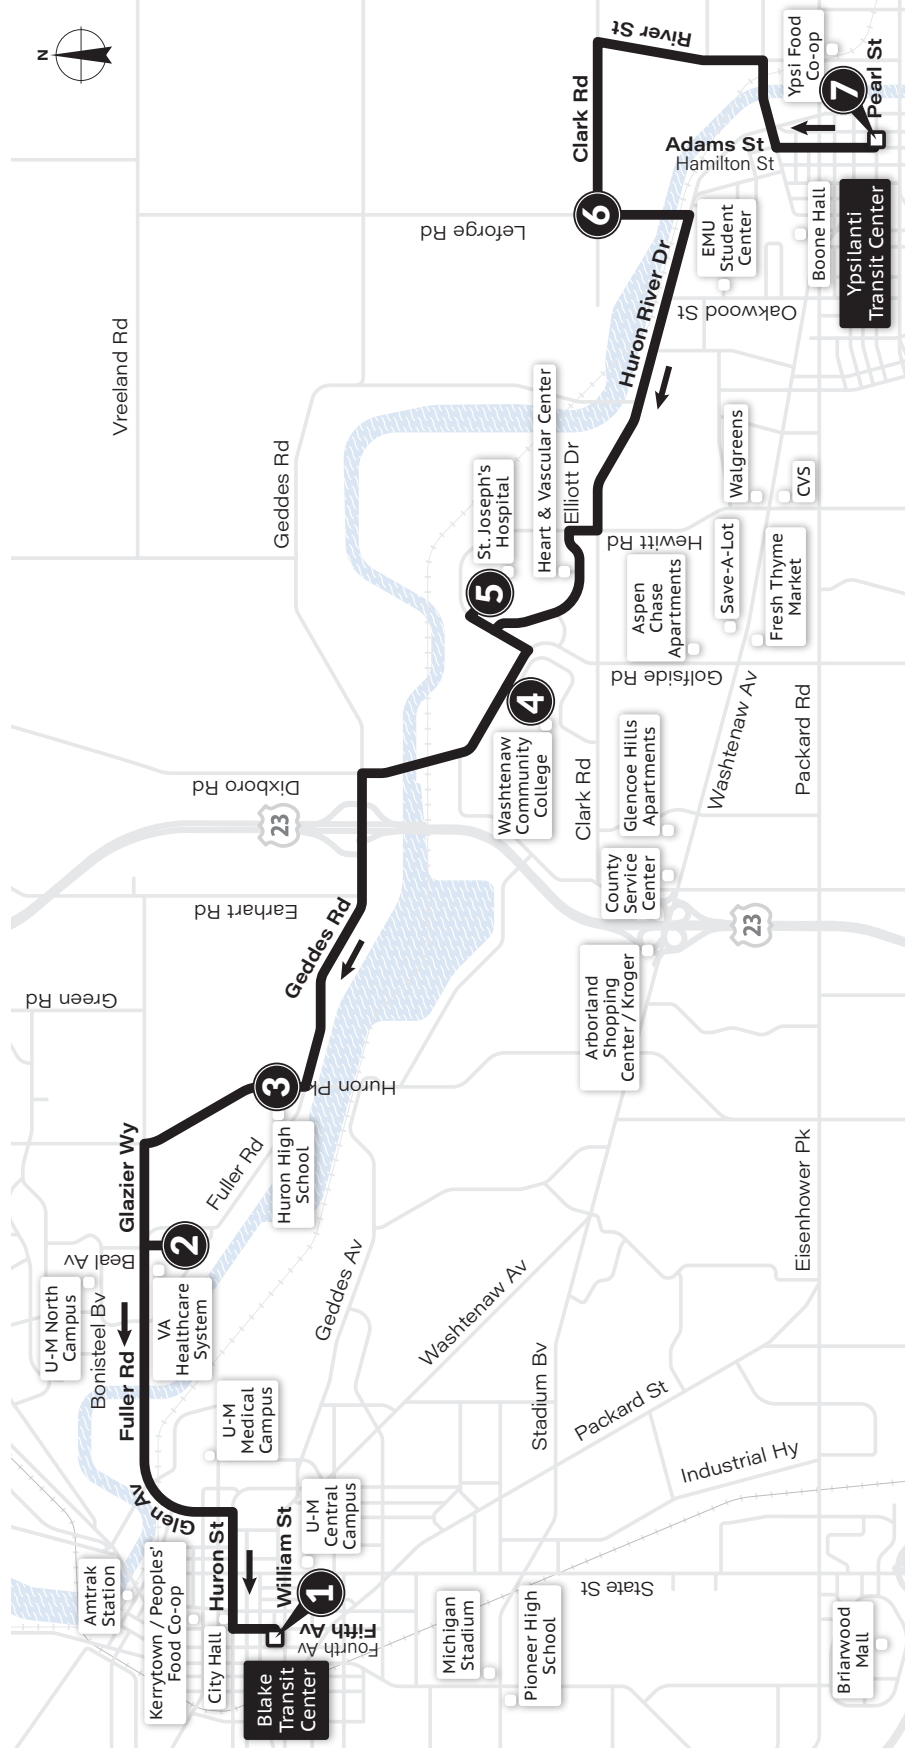

ROUTE 3 Huron River

To Blake Transit Center

To Blake
Transit Center

Huron River ROUTE 3

MONDAY-FRIDAY

Ypsilanti Transit Center 7	LeForge & Clark 6	St Joe's Hospital 5	Wash Comm College 4	Huron High School 3	VA Hospital 2	Blake Transit Center 1
6:15a	6:22a	6:33a	6:36a	6:44a	6:48a	7:12a
6:45a	6:52a	7:03a	7:06a	7:14a	7:18a	7:42a
7:15a	7:22a	7:33a	7:36a	7:44a	7:48a	8:12a
7:45a	7:52a	8:03a	8:06a	8:14a	8:18a	8:42a
8:15a	8:22a	8:33a	8:36a	8:44a	8:48a	9:12a
8:45a	8:52a	9:03a	9:06a	9:14a	9:18a	9:42a
9:15a	9:22a	9:33a	9:36a	9:44a	9:48a	10:12a
9:45a	9:52a	10:03a	10:06a	10:14a	10:18a	10:42a
10:15a	10:22a	10:33a	10:36a	10:44a	10:48a	11:12a
10:45a	10:52a	11:03a	11:06a	11:14a	11:18a	11:42a
11:15a	11:22a	11:33a	11:36a	11:44a	11:48a	12:12p
11:45a	11:52a	12:03p	12:06p	12:14p	12:18p	12:42p
12:15p	12:22p	12:33p	12:36p	12:44p	12:48p	1:12p
12:45p	12:52p	1:03p	1:06p	1:14p	1:18p	1:42p
1:15p	1:22p	1:33p	1:36p	1:44p	1:48p	2:12p
1:45p	1:52p	2:03p	2:06p	2:14p	2:18p	2:42p
2:15p	2:22p	2:33p	2:36p	2:44p	2:48p	3:12p
2:45p	2:52p	3:03p	3:06p	3:14p	3:18p	3:42p
3:15p	3:22p	3:33p	3:36p	3:44p	3:48p	4:12p
3:45p	3:52p	4:03p	4:06p	4:14p	4:18p	4:42p
4:15p	4:22p	4:33p	4:36p	4:44p	4:48p	5:12p
4:45p	4:52p	5:03p	5:06p	5:14p	5:18p	5:42p
5:15p	5:22p	5:33p	5:36p	5:44p	5:48p	6:12p
5:45p	5:52p	6:03p	6:06p	6:14p	6:18p	6:42p
6:15p	6:22p	6:33p	6:36p	6:44p	6:48p	7:12p
6:45p	6:52p	7:03p	7:06p	7:14p	7:18p	7:42p
7:45p	7:52p	8:03p	8:06p	8:14p	8:18p	8:42p
8:45p	8:52p	9:03p	9:06p	9:14p	9:18p	9:42p
9:45p	9:52p	10:03p	10:06p	10:14p	10:18p	10:42p