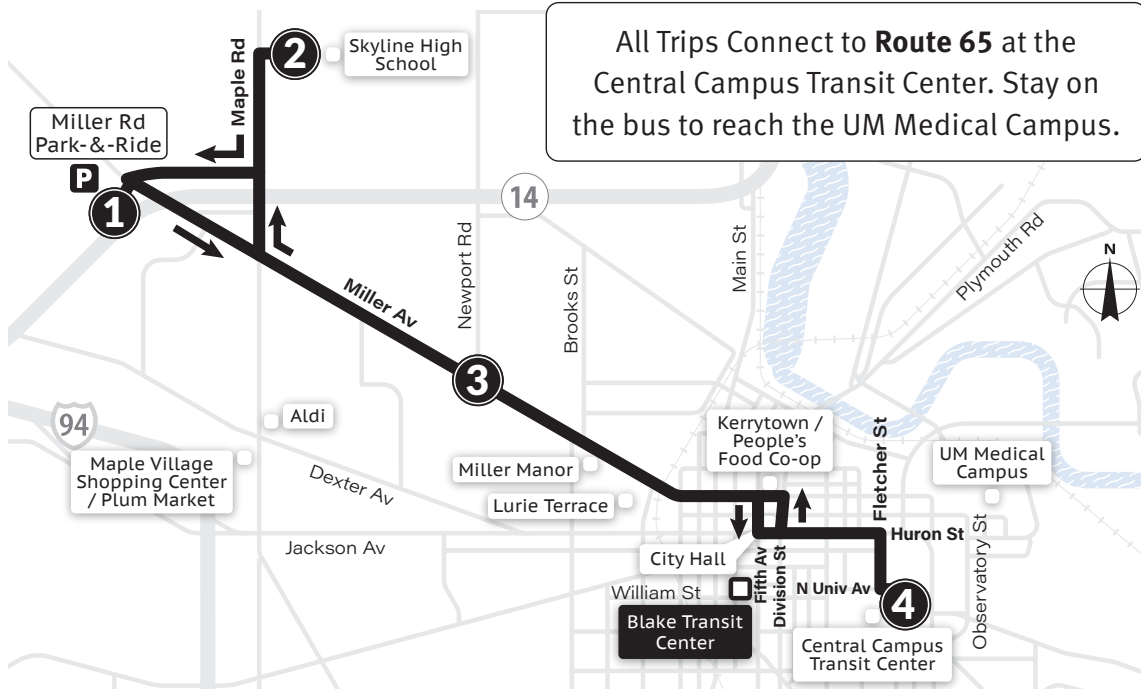

ROUTE 61 UM-Miller

To Central Campus Transit Center

MONDAY-FRIDAY

Miller Rd Park-&-Ride Lot 1	Miller & Newport 3	Central Campus Transit Ctr 4
6:15a	6:17a	6:35a
6:45a	6:47a	7:05a
7:15a	7:17a	7:35a
7:45a	7:47a	8:05a
8:15a	8:17a	8:35a
8:45a	8:47a	9:05a
9:15a	9:17a	9:35a
9:45a	9:47a	10:05a
10:15a	10:17a	10:35a
10:45a	10:47a	11:05a
11:15a	11:17a	11:35a
11:45a	11:47a	12:05p
12:15p	12:17p	12:35p
12:45p	12:47p	1:05p
1:15p	1:17p	1:35p
1:45p	1:47p	2:05p
2:15p	2:17p	2:35p
2:45p	2:47p	3:05p
3:15p	3:17p	3:35p
3:45p	3:47p	4:05p
4:15p	4:17p	4:35p
4:45p	4:47p	5:05p
5:15p	5:17p	5:35p
5:45p	5:47p	6:05p
6:15p	6:17p	6:35p
6:45p	6:47p	7:05p

To Miller Rd Park & Ride Lot

MONDAY-FRIDAY

Central Campus Transit Ctr 4	Miller & Newport 3	Skyline High School 2	Miller Rd Park-&-Ride Lot 1
6:52a	6:59a	7:05a	7:12a
7:22a	7:29a	7:35a	7:42a
7:52a	7:59a	8:05a	8:12a
8:22a	8:29a	8:35a	8:42a
8:52a	8:59a	9:05a	9:12a
9:22a	9:29a	9:35a	9:42a
9:52a	9:59a	10:05a	10:12a
10:22a	10:29a	10:35a	10:42a
10:52a	10:59a	11:05a	11:12a
11:22a	11:29a	11:35a	11:42a
11:52a	11:59a	12:05p	12:12p
12:22p	12:29p	12:35p	12:42p
12:52p	12:59p	1:05p	1:12p
1:22p	1:29p	1:35p	1:42p
1:52p	1:59p	2:05p	2:12p
2:22p	2:29p	2:35p	2:42p
2:52p	2:59p	3:05p	3:12p
3:22p	3:29p	3:35p	3:42p
3:52p	3:59p	4:05p	4:12p
4:22p	4:29p	4:35p	4:42p
4:52p	4:59p	5:05p	5:12p
5:22p	5:29p	5:35p	5:42p
5:52p	5:59p	6:05p	6:12p
6:22p	6:29p	6:35p	6:42p
6:52p	6:59p	7:05p	7:12p

No Saturday or Sunday Service