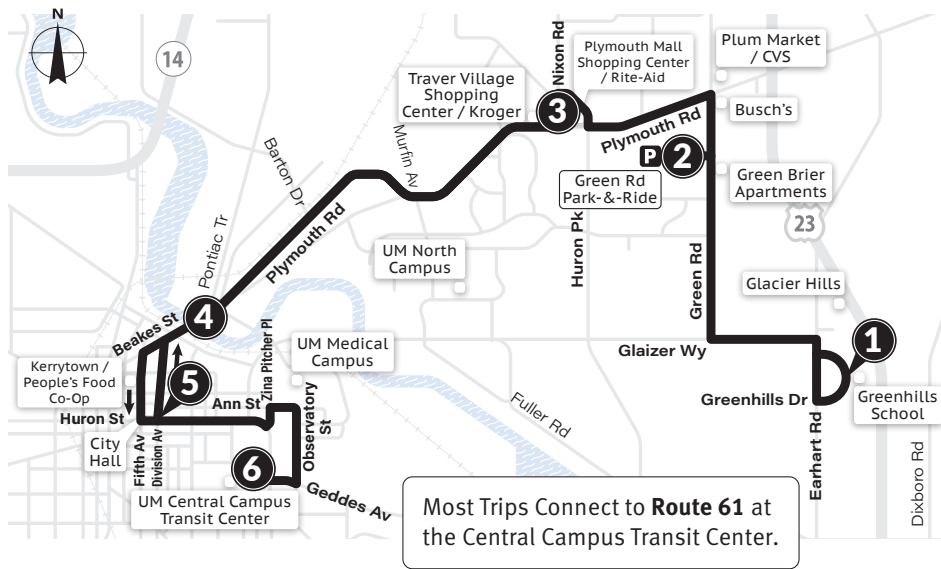

UM-Plymouth-Greenhills ROUTE 65

To Greenhills

To Central Campus Transit Center

MONDAY-FRIDAY					MONDAY-FRIDAY				
Central Campus Transit Ctr	Division & Huron	Plymouth Mall	Green Rd Park & Ride	Greenhills	Greenhills	Green Rd Park & Ride	Plymouth Mall	Broadway & Swift	Central Campus Transit Ctr
6	5	3	2	1	1	2	3	4	6
6:35a	6:41a	6:53a	6:58a	7:10a	6:43a	6:49a	6:53a	7:02a	7:22a
7:05a	7:11a	7:23a	7:28a	7:40a	7:13a	7:19a	7:23a	7:32a	7:52a
7:35a	7:41a	7:53a	7:58a	8:10a	7:43a	7:49a	7:53a	8:02a	8:22a
8:05a	8:11a	8:23a	8:28a	8:40a	8:13a	8:19a	8:23a	8:32a	8:52a
8:35a	8:41a	8:53a	8:58a	9:10a	8:43a	8:49a	8:53a	9:02a	9:22a
9:05a	9:11a	9:23a	9:28a	9:40a	9:13a	9:19a	9:23a	9:32a	9:52a
9:35a	9:41a	9:53a	9:58a	10:10a	9:43a	9:49a	9:53a	10:02a	10:22a
10:05a	10:11a	10:23a	10:28a	10:40a	10:13a	10:19a	10:23a	10:32a	10:52a
10:35a	10:41a	10:53a	10:58a	11:10a	10:43a	10:49a	10:53a	11:02a	11:22a
11:05a	11:11a	11:23a	11:28a	11:40a	11:13a	11:19a	11:23a	11:32a	11:52a
11:35a	11:41a	11:53a	11:58a	12:10p	11:43a	11:49a	11:53a	12:02p	12:22p
12:05p	12:11p	12:23p	12:28p	12:40p	12:13p	12:19p	12:23p	12:32p	12:52p
12:35p	12:41p	12:53p	12:58p	1:10p	12:43p	12:49p	12:53p	1:02p	1:22p
1:05p	1:11p	1:23p	1:28p	1:40p	1:13p	1:19p	1:23p	1:32p	1:52p
1:35p	1:41p	1:53p	1:58p	2:10p	1:43p	1:49p	1:53p	2:02p	2:22p
2:05p	2:11p	2:23p	2:28p	2:40p	2:13p	2:19p	2:23p	2:32p	2:52p
2:35p	2:41p	2:53p	2:58p	3:10p	2:43p	2:49p	2:53p	3:02p	3:22p
3:05p	3:11p	3:23p	3:28p	3:40p	3:13p	3:19p	3:23p	3:32p	3:52p
3:35p	3:41p	3:53p	3:58p	4:10p	3:43p	3:49p	3:53p	4:02p	4:22p
4:05p	4:11p	4:23p	4:28p	4:40p	4:13p	4:19p	4:23p	4:32p	4:52p
4:35p	4:41p	4:53p	4:58p	5:10p	4:43p	4:49p	4:53p	5:02p	5:22p
5:05p	5:11p	5:23p	5:28p	5:40p	5:13p	5:19p	5:23p	5:32p	5:52p
5:35p	5:41p	5:53p	5:58p	6:10p	5:43p	5:49p	5:53p	6:02p	6:22p
6:05p	6:11p	6:23p	6:28p	6:40p	6:13p	6:19p	6:23p	6:32p	6:52p
6:35p	6:41p	6:53p	6:58p	7:10p	6:43p	6:49p	6:53p	7:02p	7:22p*
7:05p	7:11p	7:23p	7:28p	7:40p	7:13p	7:19p	7:23p	7:32p	7:52p*
7:35p	7:41p	7:53p	7:58p	8:10p	7:43p	7:49p	7:53p	8:02p	8:22p*
8:05p	8:11p	8:23p	8:28p	8:40p					
8:35p	8:41p	8:53p	8:58p	9:10p					

*Trip does NOT connect to Route 61

No Saturday or Sunday Service