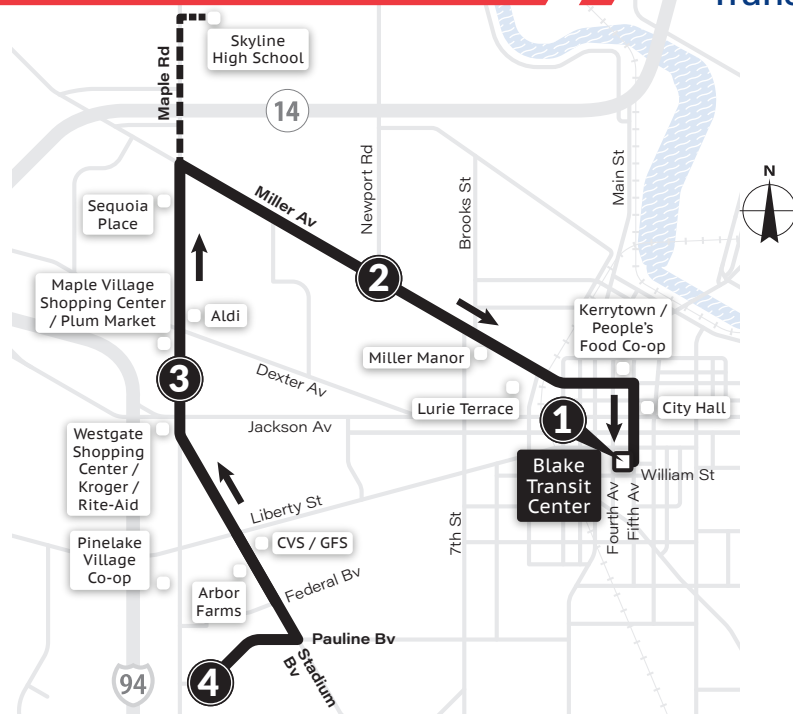

ROUTE 32 Miller-Maple

To Blake
Transit Center

MONDAY-FRIDAY				SATURDAY & SUNDAY			
Pauline & Maple ④	Maple Village ③	Miller & Newport ②	Blake Transit Center ①	Pauline & Maple ④	Maple Village ③	Miller & Newport ②	Blake Transit Center ①
6:05a	6:13a	6:17a	6:42a	7:05a	7:13a	7:17a	7:42a
6:35a	6:43a	6:47a	7:12a	7:35a	7:43a	7:47a	8:12a
7:10a	7:17a*	7:26a	7:42a	▲ SATURDAY ONLY ▲			
7:40a	7:47a*	7:56a	8:12a	8:05a	8:13a	8:17a	8:42a
8:10a	8:18a	8:22a	8:47a	8:35a	8:43a	8:47a	9:12a
8:35a	8:43a	8:47a	9:12a	9:05a	9:13a	9:17a	9:42a
9:05a	9:13a	9:17a	9:42a	9:35a	9:43a	9:47a	10:12a
9:35a	9:43a	9:47a	10:12a	10:05a	10:13a	10:17a	10:42a
10:05a	10:13a	10:17a	10:42a	10:35a	10:43a	10:47a	11:12a
10:35a	10:43a	10:47a	11:12a	11:05a	11:13a	11:17a	11:42a
11:05a	11:13a	11:17a	11:42a	11:35a	11:43a	11:47a	12:12p
11:35a	11:43a	11:47a	12:12p	12:05p	12:13p	12:17p	12:42p
12:05p	12:13p	12:17p	12:42p	12:35p	12:43p	12:47p	1:12p
12:35p	12:43p	12:47p	1:12p	1:05p	1:13p	1:17p	1:42p
1:05p	1:13p	1:17p	1:42p	1:35p	1:43p	1:47p	2:12p
1:35p	1:43p	1:47p	2:12p	2:05p	2:13p	2:17p	2:42p
2:05p	2:13p	2:17p	2:42p	2:35p	2:43p	2:47p	3:12p
2:45p	2:52p*	3:01p	3:17p	3:05p	3:13p	3:17p	3:42p
3:15p	3:22p*	3:31p	3:47p	3:35p	3:43p	3:47p	4:12p
3:45p	3:57p	4:02p	4:17p	4:05p	4:13p	4:17p	4:42p
4:10p	4:22p	4:27p	4:42p	4:35p	4:43p	4:47p	5:12p
4:40p	4:52p	4:57p	5:12p	5:05p	5:13p	5:17p	5:42p
5:10p	5:22p	5:27p	5:42p	5:35p	5:43p	5:47p	6:12p
5:40p	5:52p	5:57p	6:12p	6:05p	6:13p	6:17p	6:42p
6:10p	6:22p	6:27p	6:42p	6:35p	6:43p	6:47p	7:12p
6:35p	6:43p	6:47p	7:12p	7:35p	7:43p	7:47p	8:12p
7:35p	7:43p	7:47p	8:12p	8:35p	8:43p	8:47p	9:12p
8:35p	8:43p	8:47p	9:12p	▼ SATURDAY ONLY ▼			
9:35p	9:43p	9:47p	10:12p	9:35p	9:43p	9:47p	10:12p
10:35p	10:43p	10:47p	11:12p	10:35p	10:43p	10:47p	11:12p
11:35p	11:43p	11:47p	12:12a	11:35p	11:43p	11:47p	12:12a