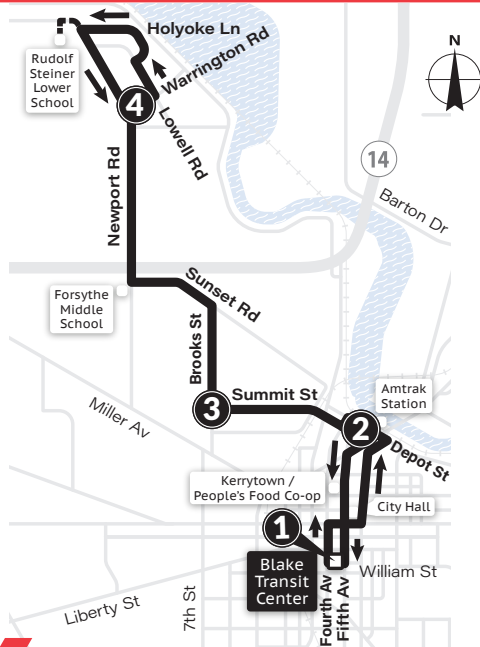

To Pauline & Maple

Miller-Maple ROUTE 32

| MONDAY-FRIDAY | | | |
|---------------------------|-----------------------|--------------------|----------------------|
| Blake Transit Center ① | Miller & Newport ② | Maple Village ③ | Pauline & Maple ④ |
| 6:15a | 6:21a | 6:28a | 6:35a |
| 6:45a | 6:51a | 6:58a | 7:05a |
| 7:15a | 7:20a* | 7:32a | 7:40a |
| 7:45a | 7:50a* | 8:02a | 8:10a |
| 8:15a | 8:21a | 8:28a | 8:35a |
| 8:45a | 8:51a | 8:58a | 9:05a |
| 9:15a | 9:21a | 9:28a | 9:35a |
| 9:45a | 9:51a | 9:58a | 10:05a |
| 10:15a | 10:21a | 10:28a | 10:35a |
| 10:45a | 10:51a | 10:58a | 11:05a |
| 11:15a | 11:21a | 11:28a | 11:35a |
| 11:45a | 11:51a | 11:58a | 12:05p |
| 12:15p | 12:21p | 12:28p | 12:35p |
| 12:45p | 12:51p | 12:58p | 1:05p |
| 1:15p | 1:21p | 1:28p | 1:35p |
| 1:45p | 1:51p | 1:58p | 2:05p |
| 2:15p | 2:21p | 2:28p | 2:35p |
| 2:45p | 2:50p* | 3:02p | 3:10p |
| 3:15p | 3:20p* | 3:32p | 3:40p |
| 3:45p | 3:54p | 4:03p | 4:10p |
| 4:15p | 4:24p | 4:33p | 4:40p |
| 4:45p | 4:54p | 5:03p | 5:10p |
| 5:15p | 5:24p | 5:33p | 5:40p |
| 5:45p | 5:54p | 6:03p | 6:10p |
| 6:15p | 6:21p | 6:28p | 6:35p |
| 7:15p | 7:21p | 7:28p | 7:35p |
| 8:15p | 8:21p | 8:28p | 8:35p |
| 9:15p | 9:21p | 9:28p | 9:35p |
| 10:15p | 10:21p | 10:28p | 10:35p |
| 11:15p | 11:21p | 11:28p | 11:35p |

ROUTE 33 Newport

No Saturday or Sunday Service

Use Route 22 For Alternative Service To Amtrak Station During These Times

*Trip serves Rudolf Steiner Lower School on Newport Rd.

To Warrington & Newport

MONDAY-FRIDAY

*Trip does NOT connect to Route 61

No Saturday or Sunday Service