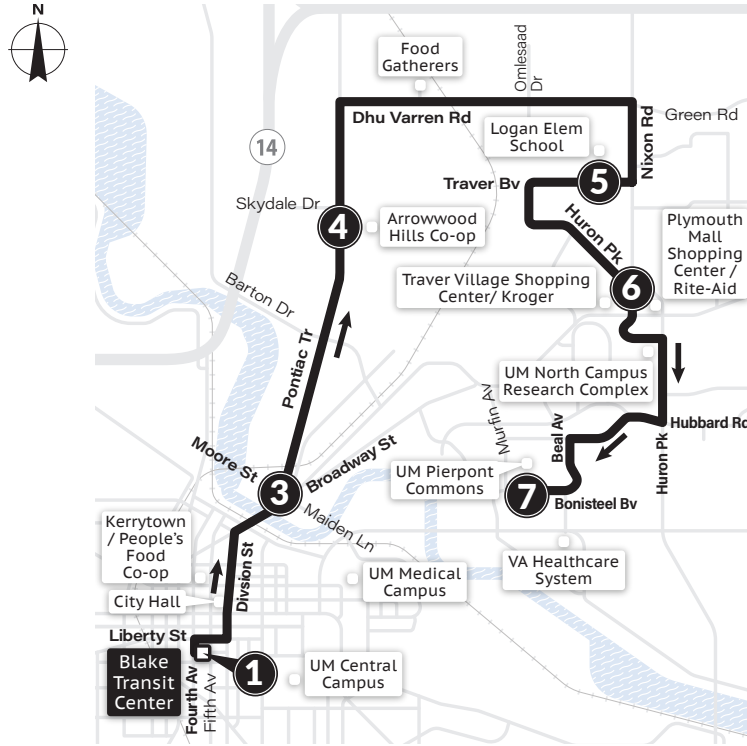

ROUTE

22 Pontiac-Dhu Varren

To Pierpont Commons

MONDAY-FRIDAY

Blake Transit Center 1	Pontiac & Moore 3	Arrowwood Hills 4	Traver & Logan School 5	Plymouth Mall 6	Pierpont Commons 7
6:30a	6:35a	6:41a	6:48a	6:51a	7:03a
7:00a	7:05a	7:11a	7:18a	7:21a	7:33a
7:30a	7:35a	7:41a	7:48a	7:51a	8:03a
8:00a	8:05a	8:11a	8:18a	8:21a	8:33a
8:30a	8:35a	8:41a	8:48a	8:51a	9:03a
9:00a	9:05a	9:11a	9:18a	9:21a	9:33a
9:30a	9:35a	9:41a	9:48a	9:51a	10:03a
10:00a	10:05a	10:11a	10:18a	10:21a	10:33a
10:30a	10:34a	10:38a	10:45a	10:48a	10:57a
11:00a	11:04a	11:08a	11:15a	11:18a	11:27a
11:30a	11:34a	11:38a	11:45a	11:48a	11:57a
12:00p	12:04p	12:08p	12:15p	12:18p	12:27p
12:30p	12:34p	12:38p	12:45p	12:48p	12:57p
1:00p	1:05p	1:13p	1:20p	1:23p	1:33p
1:30p	1:35p	1:43p	1:50p	1:53p	2:03p
2:00p	2:05p	2:13p	2:20p	2:23p	2:33p
2:30p	2:35p	2:43p	2:50p	2:53p	3:03p
3:00p	3:05p	3:13p	3:20p	3:23p	3:33p
3:30p	3:35p	3:43p	3:50p	3:53p	4:03p
4:00p	4:05p	4:13p	4:20p	4:23p	4:33p
4:30p	4:35p	4:43p	4:50p	4:53p	5:03p
5:00p	5:05p	5:13p	5:20p	5:23p	5:33p
5:30p	5:35p	5:43p	5:50p	5:53p	6:03p
6:00p	6:05p	6:13p	6:20p	6:23p	6:33p
7:00p	7:05p	7:10p	7:18p	7:21p	7:33p
8:00p	8:05p	8:10p	8:18p	8:21p	8:33p
9:00p	9:05p	9:10p	9:18p	9:21p	9:33p
10:00p	10:05p	10:10p	10:18p	10:21p	10:33p
11:00p	11:05p	11:10p	11:18p	11:21p	11:33p