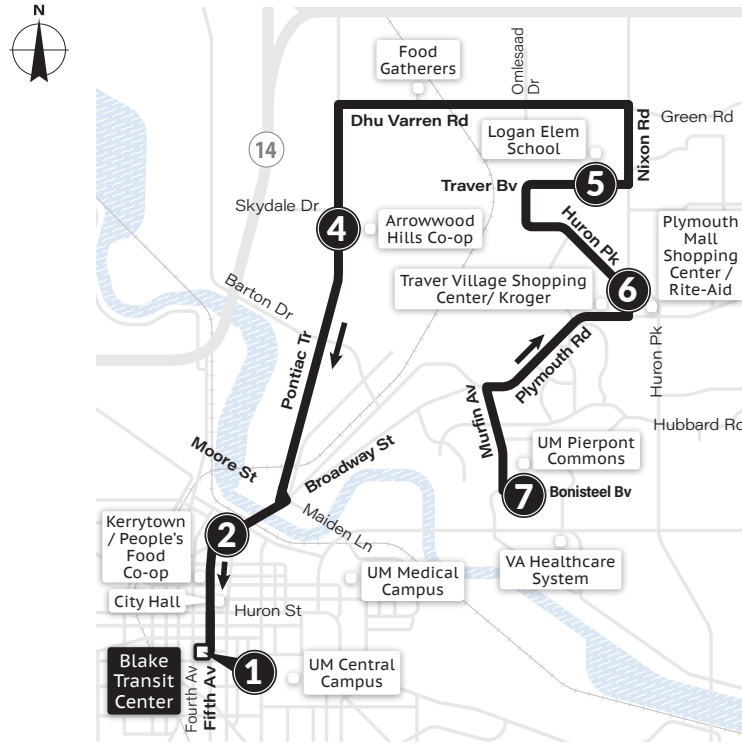

ROUTE

22 Pontiac-Dhu Varren

To Blake
Transit Center

MONDAY-FRIDAY

Pierpont Commons 7	Plymouth Mall 6	Traver & Logan School 5	Arrowwood Hills 4	Beakes & Summit 2	Blake Transit Center 1
6:05a	6:10a	6:15a	6:24a	6:29a	6:42a
6:35a	6:40a	6:45a	6:54a	6:59a	7:12a
7:05a	7:10a	7:15a	7:24a	7:29a	7:42a
7:35a	7:40a	7:45a	7:54a	7:59a	8:12a
8:05a	8:10a	8:15a	8:24a	8:29a	8:42a
8:35a	8:40a	8:45a	8:54a	8:59a	9:12a
9:05a	9:10a	9:15a	9:24a	9:29a	9:42a
9:35a	9:40a	9:45a	9:54a	9:59a	10:12a
10:05a	10:10a	10:15a	10:24a	10:29a	10:42a
10:35a	10:40a	10:45a	10:54a	10:59a	11:12a
10:57a	11:02a	11:05a	11:13a	11:16a	11:27a
11:27a	11:32a	11:35a	11:43a	11:46a	11:57a
11:57a	12:02p	12:05p	12:13p	12:16p	12:27p
12:27p	12:32p	12:35p	12:43p	12:46p	12:57p
12:57p	1:02p	1:05p	1:13p	1:16p	1:27p
1:35p	1:40p	1:46p	1:55p	2:00p	2:12p
2:05p	2:10p	2:16p	2:25p	2:30p	2:42p
2:35p	2:40p	2:46p	2:55p	3:00p	3:12p
3:05p	3:10p	3:16p	3:25p	3:30p	3:42p
3:35p	3:40p	3:46p	3:55p	4:00p	4:12p
4:05p	4:10p	4:16p	4:25p	4:30p	4:42p
4:35p	4:40p	4:46p	4:55p	5:00p	5:12p
5:05p	5:10p	5:16p	5:25p	5:30p	5:42p
5:35p	5:40p	5:46p	5:55p	6:00p	6:12p
6:05p	6:10p	6:16p	6:25p	6:30p	6:42p
6:35p	6:40p	6:46p	6:55p	7:00p	7:12p
7:33p	7:38p	7:43p	7:51p	7:54p	8:12p
8:33p	8:38p	8:43p	8:51p	8:54p	9:12p
9:33p	9:38p	9:43p	9:51p	9:54p	10:12p
10:33p	10:38p	10:43p	10:51p	10:54p	11:12p
11:33p	11:38p	11:43p	11:51p	11:54p	12:12a