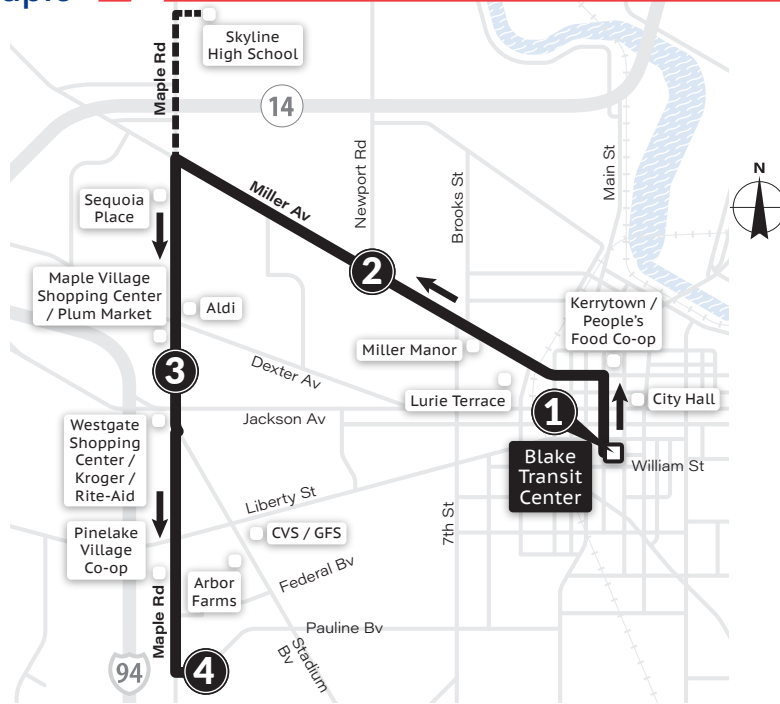

To Pauline & Maple

Miller-Maple ROUTE 32

| MONDAY-FRIDAY | | | |
|---------------------------|-----------------------|--------------------|----------------------|
| Blake Transit Center ① | Miller & Newport ② | Maple Village ③ | Pauline & Maple ④ |
| 6:15a | 6:21a | 6:28a | 6:35a |
| 6:45a | 6:51a | 6:58a | 7:05a |
| 7:15a | 7:20a* | 7:32a | 7:40a |
| 7:45a | 7:50a* | 8:02a | 8:10a |
| 8:15a | 8:21a | 8:28a | 8:35a |
| 8:45a | 8:51a | 8:58a | 9:05a |
| 9:15a | 9:21a | 9:28a | 9:35a |
| 9:45a | 9:51a | 9:58a | 10:05a |
| 10:15a | 10:21a | 10:28a | 10:35a |
| 10:45a | 10:51a | 10:58a | 11:05a |
| 11:15a | 11:21a | 11:28a | 11:35a |
| 11:45a | 11:51a | 11:58a | 12:05p |
| 12:15p | 12:21p | 12:28p | 12:35p |
| 12:45p | 12:51p | 12:58p | 1:05p |
| 1:15p | 1:21p | 1:28p | 1:35p |
| 1:45p | 1:51p | 1:58p | 2:05p |
| 2:15p | 2:21p | 2:28p | 2:35p |
| 2:45p | 2:50p* | 3:02p | 3:10p |
| 3:15p | 3:20p* | 3:32p | 3:40p |
| 3:45p | 3:54p | 4:03p | 4:10p |
| 4:15p | 4:24p | 4:33p | 4:40p |
| 4:45p | 4:54p | 5:03p | 5:10p |
| 5:15p | 5:24p | 5:33p | 5:40p |
| 5:45p | 5:54p | 6:03p | 6:10p |
| 6:15p | 6:21p | 6:28p | 6:35p |
| 7:15p | 7:21p | 7:28p | 7:35p |
| 8:15p | 8:21p | 8:28p | 8:35p |
| 9:15p | 9:21p | 9:28p | 9:35p |
| 10:15p | 10:21p | 10:28p | 10:35p |
| 11:15p | 11:21p | 11:28p | 11:35p |