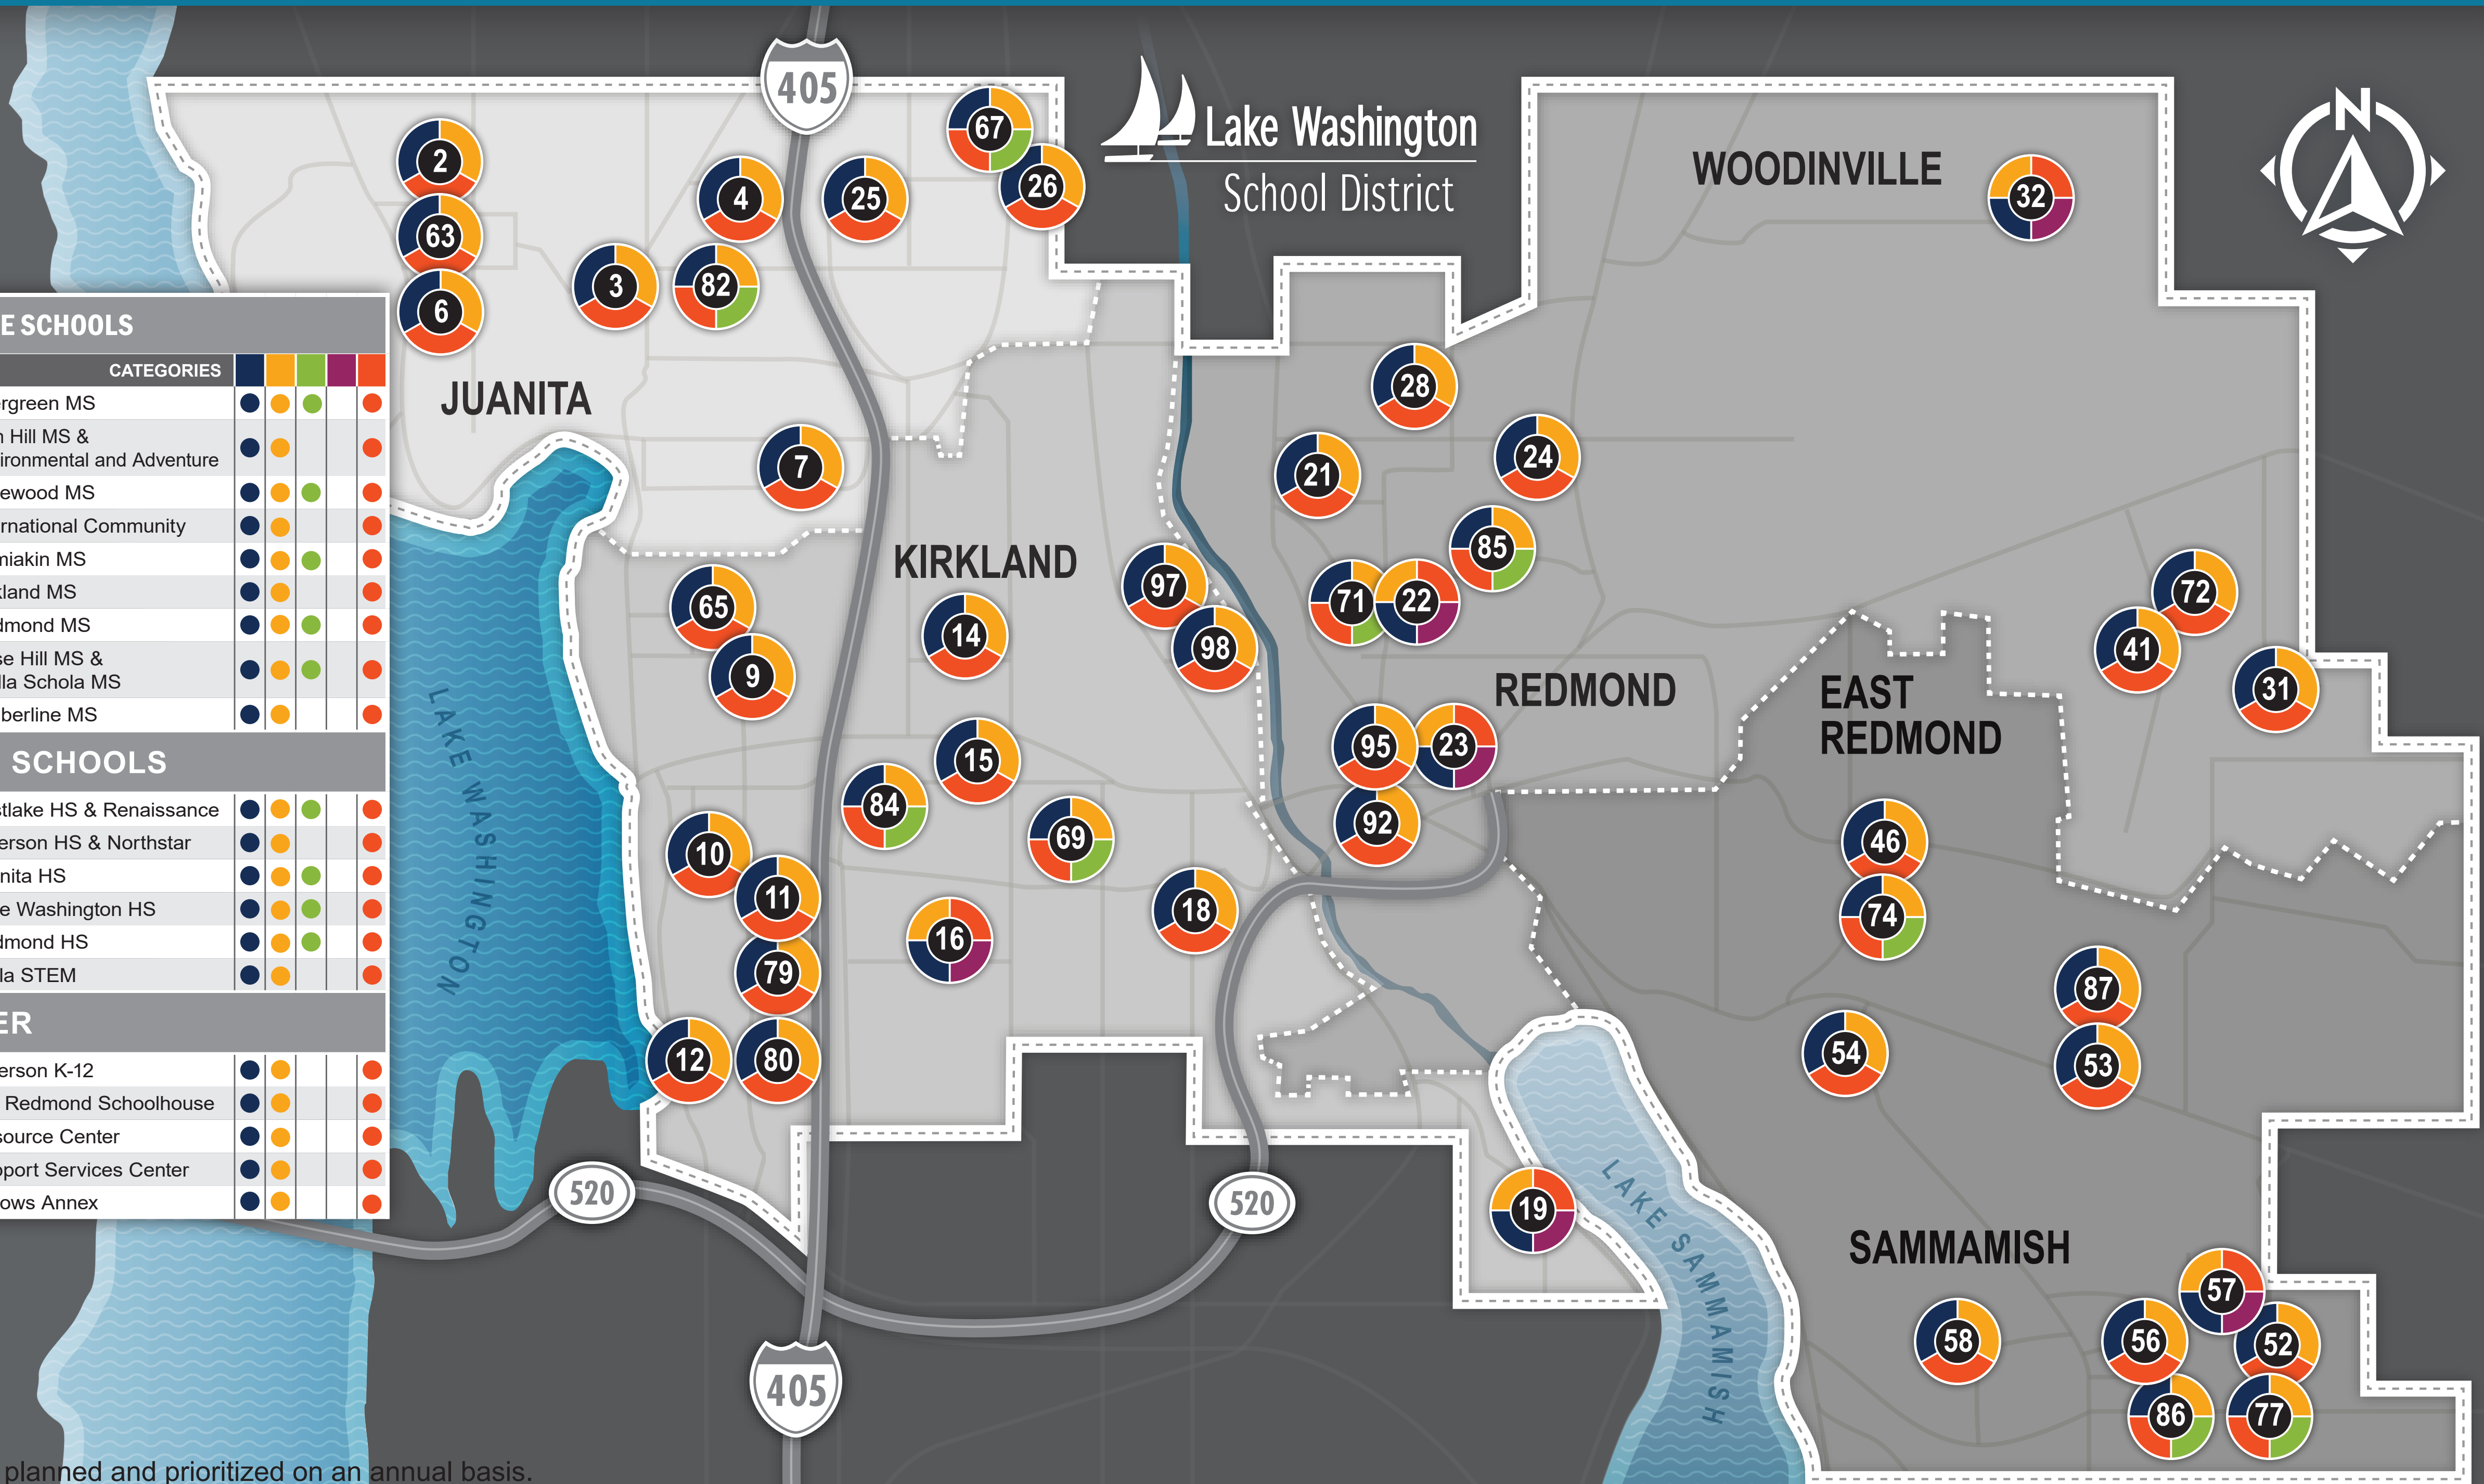

MIDDLE SCHOOLS

	CATEGORIES	Technology Solutions & Support	Building Systems & Improvements	Site Improvements, Athletics & Playfield Upgrades	School & Program Improvements¹	Code, Compliance, Health & Safety
74	Evergreen MS	●	●	●		●
63	Finn Hill MS & Environmental and Adventure	●	●			●
77	Inglewood MS	●	●	●		●
79	International Community	●	●			●
67	Kamiakin MS	●	●	●		●
65	Kirkland MS	●	●			●
71	Redmond MS	●	●	●		●
69	Rose Hill MS & Stella Schola MS	●	●	●		●
72	Timberline MS	●	●			●

HIGH SCHOOLS

	CATEGORIES	Technology Solutions & Support	Building Systems & Improvements	Site Improvements, Athletics & Playfield Upgrades	School & Program Improvements¹	Code, Compliance, Health & Safety
86	Eastlake HS & Renaissance	●	●	●		●
80	Emerson HS & Northstar	●	●			●
82	Juanita HS	●	●	●		●
84	Lake Washington HS	●	●	●		●
85	Redmond HS	●	●	●		●
87	Tesla STEM	●	●			●

OTHER

	CATEGORIES	Technology Solutions & Support	Building Systems & Improvements	Site Improvements, Athletics & Playfield Upgrades	School & Program Improvements¹	Code, Compliance, Health & Safety
12	Emerson K-12	●	●			●
95	Old Redmond Schoolhouse	●	●			●
92	Resource Center	●	●			●
98	Support Services Center	●	●			●
97	Willows Annex	●	●			●

¹ School & Program Improvement projects are planned and prioritized on an annual basis.