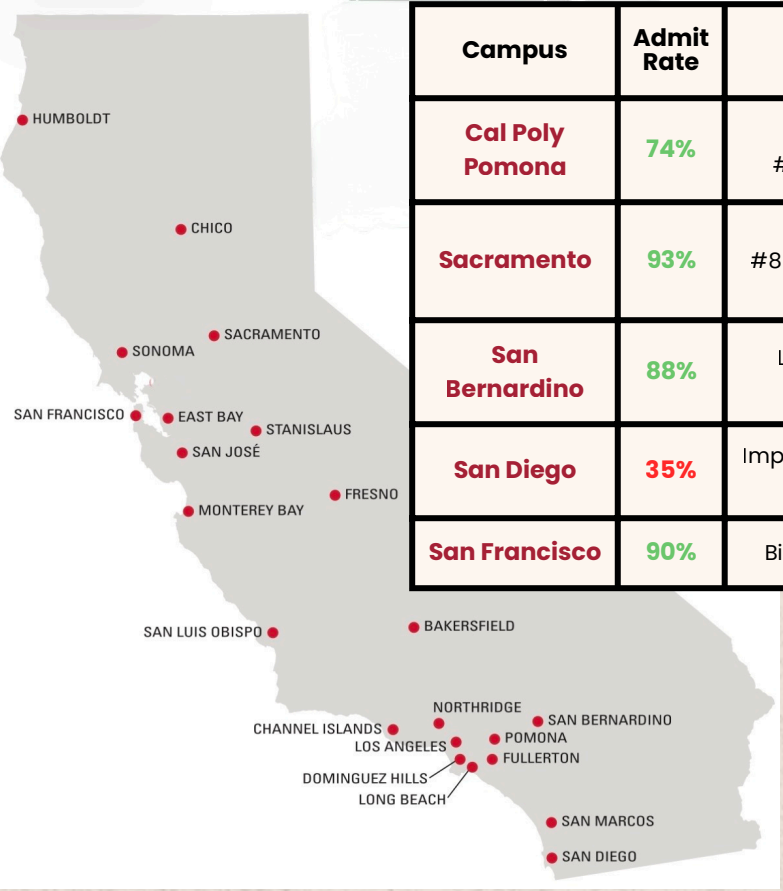

# CALIFORNIA STATE UNIVERSITY (CSU)

Most CSU campuses admit students with a 2.5 GPA and the A-G requirements!

Campus	Admit Rate	Of Note	Impacted Major(s)
<b>Bakersfield</b>	<b>85%</b>	#16 Top Public Univ. in the West	Nursing
<b>Channel Islands</b>	<b>90%</b>	Santa Rosa Island Research Station (Research Projects, Hiking Trips, Camping Trips)	Nursing
<b>Chico</b>	<b>91%</b>	Top 8% in U.S. for Quality, Affordability, and Outcomes	Music Nursing
<b>Dominguez Hills</b>	<b>92%</b>	1st public university in CA awarding bachelor's degrees to Afr. Americans.	None
<b>East Bay</b>	<b>84%</b>	Strong connections with leading industries & employers	Nursing
<b>Fresno</b>	<b>97%</b>	Ranks 3rd in avg. football game attendance in CA.	<u>19 majors</u>
<b>Fullerton</b>	<b>88%</b>	Impacted in all majors.	<b>ALL</b>
<b>Cal Poly Humboldt</b>	<b>93%</b>	95% of students graduate with hands-on learning or intern experience.	None
<b>Long Beach</b>	<b>45%</b>	Impacted in all majors; most-applied-to CSU	<b>ALL</b>
<b>Los Angeles</b>	<b>92%</b>	Kinesiology students work with LAFC pro soccer team. On campus state-of-the-art forensic sci lab.	Criminal Justice Nursing Psychology Social Work
<b>Monterey Bay</b>	<b>97%</b>	1 mile from the beach! Near Pebble Beach, Carmel, Pacific Grove, and Big Sur.	None
<b>Northridge</b>	<b>92%</b>	Top 25 American Film Schools, 1 of Billboard's Top Music Business Schools	Music Film/TV

Campus	Admit Rate	Of Note	Impacted Major(s)
<b>Cal Poly Pomona</b>	<b>74%</b>	#3 Best Univ. in the West #9 Best Engineering Prgm	<u>17 majors</u>
<b>Sacramento</b>	<b>93%</b>	#8 Top Public Univ. in the West	Business Admin. Graphic Design Nursing Psychology
<b>San Bernardino</b>	<b>88%</b>	Leads national network in Cybersecurity	Nursing Social Work
<b>San Diego</b>	<b>35%</b>	Impacted in all majors; avg GPA 4.00+	<b>ALL</b>
<b>San Francisco</b>	<b>90%</b>	Birthplace of Ethnic Studies.	Nursing