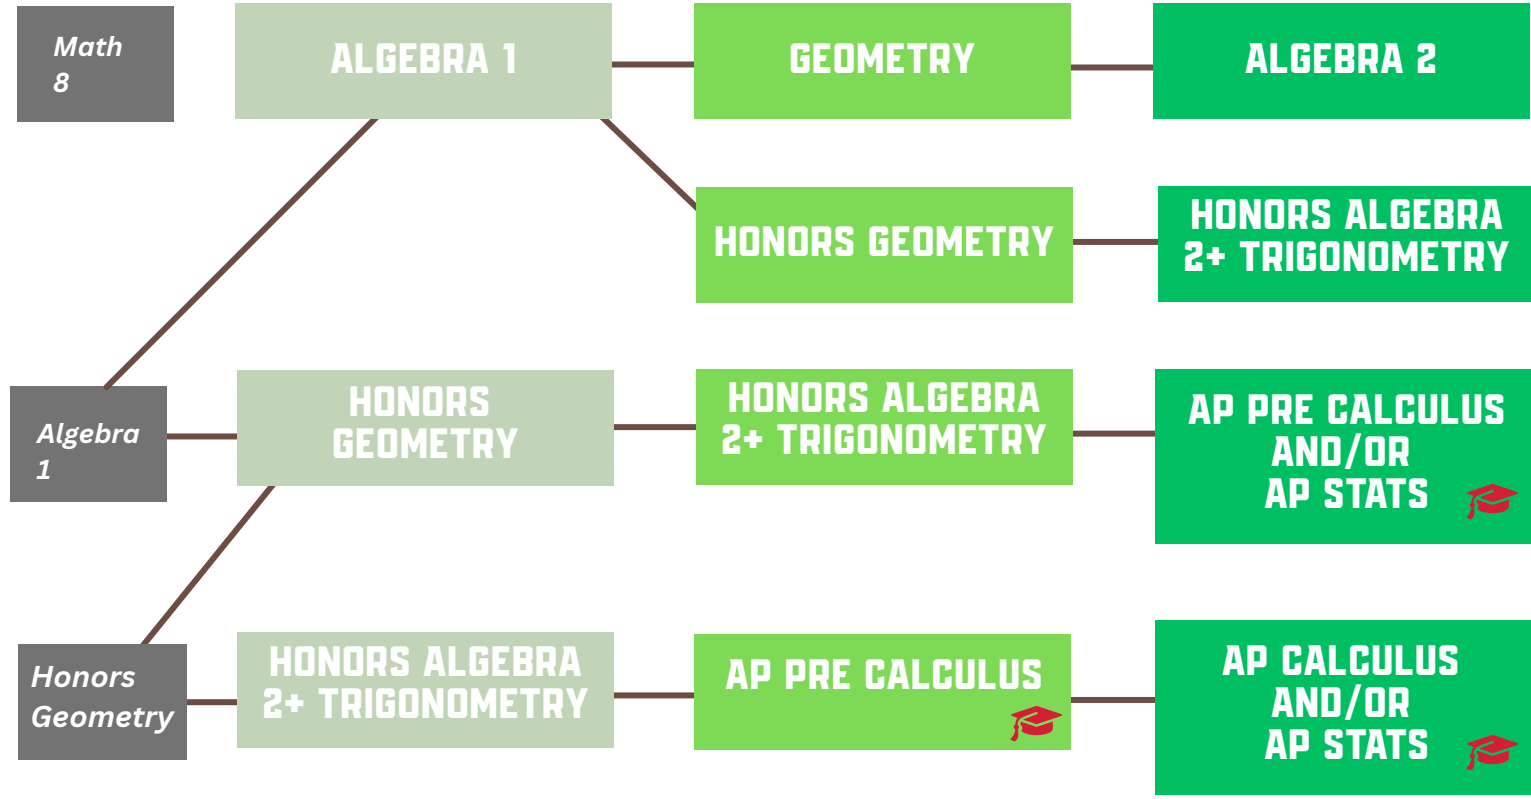

WATERFORD UNION HIGH SCHOOL -MATH SEQUENCE

**AFTER 3 CREDIT MINIMUM:
STUDENT HAS SELECTED
ELECTIVES BELOW.**

MATH ELECTIVES

- Applied Mathematics
- Trigonometry (semester-long)
- Statistics (semester-long)

COLLEGE CREDITS

- College Algebra (semester-long)

ACCELERATED MATH ELECTIVES

- AP Statistics
- AP Pre Calculus
- AP Calculus AB
- AP Calculus BC

Reinforcement classes are elective credits for Freshmen and Sophomores. Placements are determined by WUHS placement criteria.

- All class enrollments are subject to prerequisite requirements.
- Movement between pathways is determined by WUHS placement criteria.
- Universal Pathway is Algebra 1- Geometry- Algebra 2

=Offers College Credit
 =Offers college credit to UW Whitewater

3 MATH CREDITS REQUIRED FOR GRADUATION