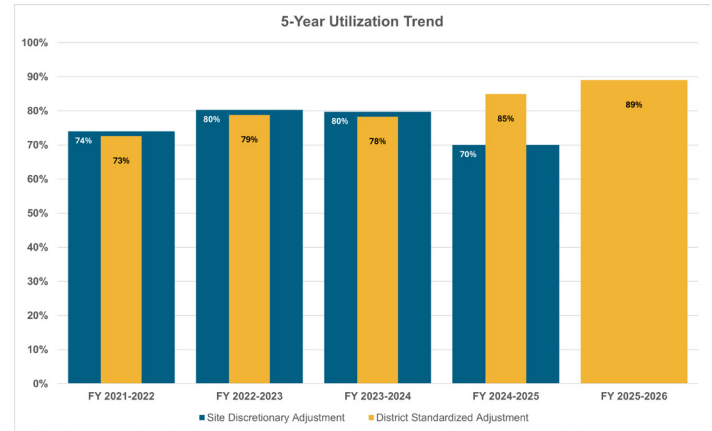

Title 1: No

Year Built: 1923

Square Footage: 113,184

Campus Size (in acres): 10.4

6-8 Enrollment for Fall of Year:

2021	2022	2023	2024	2025
549	596	592	646	673

Free/Reduced Lunch (FRL) for School Year:

2021	2022	2023	2024	2025
67%	63%	60%	63%	63%