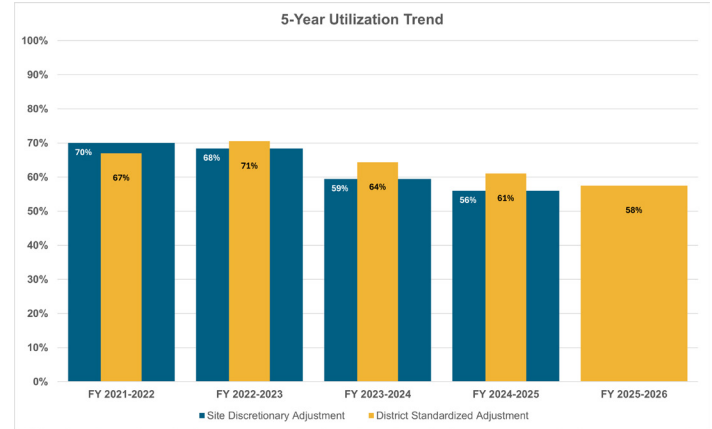

Free/Reduced Lunch (FRL) for School Year:

2021	2022	2023	2024	2025
83%	76%	82%	85%	77%

Performance Framework Plan Type:

2021**	2022	2023	2024	2025
N/A	Improvement	Improvement	Improvement	Turnaround

** Previous year's data carryover due to COVID-19 limited testing procedure.

Permits In and Out for Fall of Year:

	2021	2022	2023	2024	2025
In	101	108	89	88	93
Out	87	87	81	50	108
Net	14	21	8	38	-15

Median Growth Percentile:

	2021**	2022	2023	2024	2025
Reading / ELA	N/A	51	43	40	44
Math	N/A	35	38	39	33

** Previous year's data carryover due to COVID-19 limited testing procedure.

Student Achievement History Average Scale Score:

	2021**	2022	2023	2024	2025
ELA 3	N/A	711	727	718	701
ELA 4	N/A	716	718	720	710
ELA 5	N/A	726	726	726	723
Math 3	N/A	712	730	725	715
Math 4	N/A	715	712	713	704
Math 5	N/A	716	709	713	717
***Science 5	N/A	N/A	711	708	709

** Previous year's data carryover due to COVID-19 limited testing procedure.

ELA and Math scores range from 650 to 850 with a "meets" cut-point of 750.
*** Science scores range from 300 to 900; cut-points for "meets" varying by grade.
5th grade "meets" = 650.