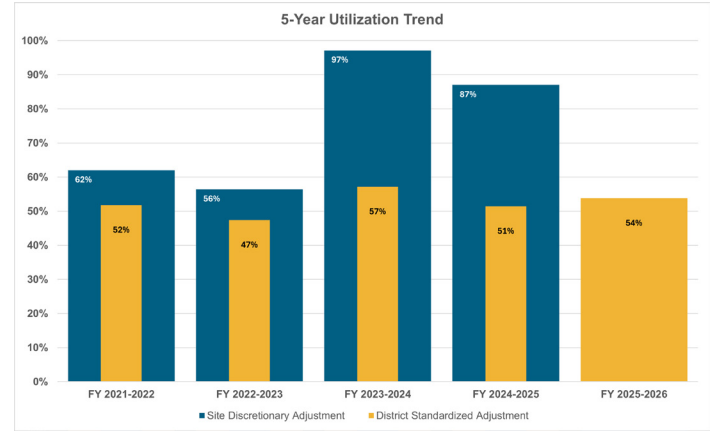

2021	2022	2023	2024	2025
154	141	170	151	160

Free/Reduced Lunch (FRL) for School Year:

2021	2022	2023	2024	2025
57%	55%	51%	60%	66%

Performance Framework Plan Type:

2021**	2022	2023	2024	2025
N/A	Performance	Performance	Performance	Performance