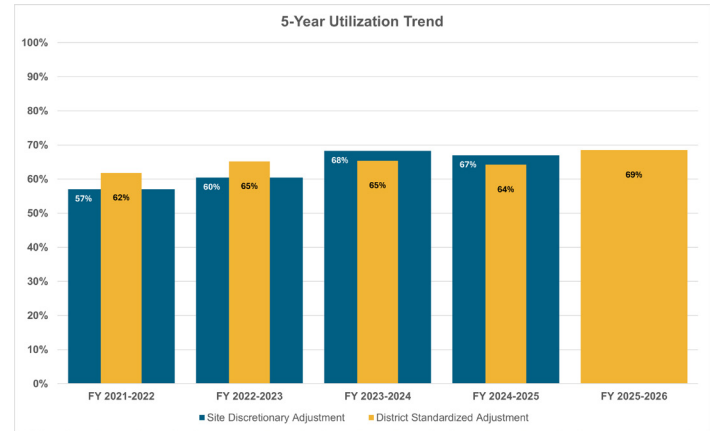

Free/Reduced Lunch (FRL) for School Year:

2021	2022	2023	2024	2025
79%	75%	76%	81%	75%

Performance Framework Plan Type:

2021**	2022	2023	2024	2025
N/A	Performance	Performance	Performance	Priority Improvement

** Previous year's data carryover due to COVID-19 limited testing procedure.

Permits In and Out for Fall of Year:

	2021	2022	2023	2024	2025
In	57	84	79	102	112
Out	99	103	93	103	104
Net	-42	-19	-14	-1	8

Median Growth Percentile:

	2021**	2022	2023	2024	2025
Reading / ELA	N/A	59	54	55	46
Math	N/A	63	53	65	47

** Previous year's data carryover due to COVID-19 limited testing procedure.

Student Achievement History Average Scale Score:

	2021**	2022	2023	2024	2025
ELA 3	N/A	701	707	704	720
ELA 4	N/A	730	713	719	715
ELA 5	N/A	726	745	731	722
Math 3	N/A	719	702	710	721
Math 4	N/A	717	710	714	710
Math 5	N/A	718	730	722	712
***Science 5	N/A	N/A	724	718	711

** Previous year's data carryover due to COVID-19 limited testing procedure.

ELA and Math scores range from 650 to 850 with a "meets" cut-point of 750.
*** Science scores range from 300 to 900; cut-points for "meets" varying by grade.
5th grade "meets" = 650.