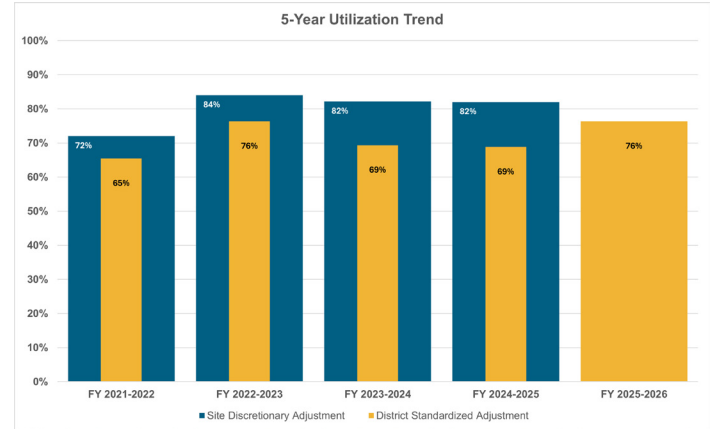

Free/Reduced Lunch (FRL) for School Year:

2021	2022	2023	2024	2025
63%	59%	60%	64%	67%

Performance Framework Plan Type:

2021**	2022	2023	2024	2025
N/A	Performance	Performance	Performance	Improvement

** Previous year's data carryover due to COVID-19 limited testing procedure.

Permits In and Out for Fall of Year:

	2021	2022	2023	2024	2025
In	96	111	113	123	138
Out	81	91	82	79	93
Net	15	20	31	44	45

Median Growth Percentile:

	2021**	2022	2023	2024	2025
Reading / ELA	N/A	74	72	59	46
Math	N/A	29	83	72	33

** Previous year's data carryover due to COVID-19 limited testing procedure.

Student Achievement History Average Scale Score:

	2021**	2022	2023	2024	2025
ELA 3	N/A	716	710	722	718
ELA 4	N/A	732	739	726	729
ELA 5	N/A	737	744	745	722
Math 3	N/A	726	710	741	736
Math 4	N/A	737	747	731	722
Math 5	N/A	738	752	744	715
*** Science 5	N/A	N/A	741	734	718

** Previous year's data carryover due to COVID-19 limited testing procedure.

ELA and Math scores range from 650 to 850 with a "meets" cut-point of 750.
*** Science scores range from 300 to 900; cut-points for "meets" varying by grade.
5th grade "meets" = 650.