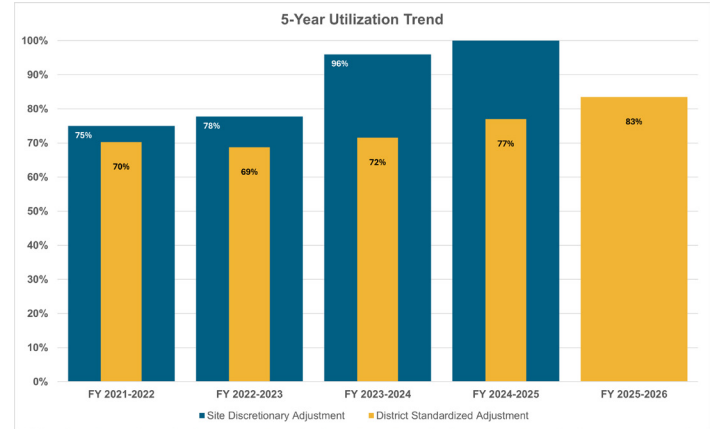

Free/Reduced Lunch (FRL) for School Year:

2021	2022	2023	2024	2025
64%	66%	64%	68%	64%

Performance Framework Plan Type:

2021**	2022	2023	2024	2025
N/A	Performance	Performance	Performance	Performance

** Previous year's data carryover due to COVID-19 limited testing procedure.

Permits In and Out for Fall of Year:

	2021	2022	2023	2024	2025
In	147	80	73	79	119
Out	69	89	88	97	94
Net	78	-9	-15	-18	25

Median Growth Percentile:

	2021**	2022	2023	2024	2025
Reading / ELA	N/A	38	61	62	55
Math	N/A	52	57	42	49

** Previous year's data carryover due to COVID-19 limited testing procedure.

Student Achievement History Average Scale Score:

	2021**	2022	2023	2024	2025
ELA 3	N/A	737	721	731	721
ELA 4	N/A	728	748	739	733
ELA 5	N/A	730	726	750	743
Math 3	N/A	741	732	725	722
Math 4	N/A	718	741	728	727
Math 5	N/A	729	723	741	736
***Science 5	N/A	N/A	727	739	736

** Previous year's data carryover due to COVID-19 limited testing procedure.

ELA and Math scores range from 650 to 850 with a "meets" cut-point of 750.
*** Science scores range from 300 to 900; cut-points for "meets" varying by grade.
5th grade "meets" = 650.