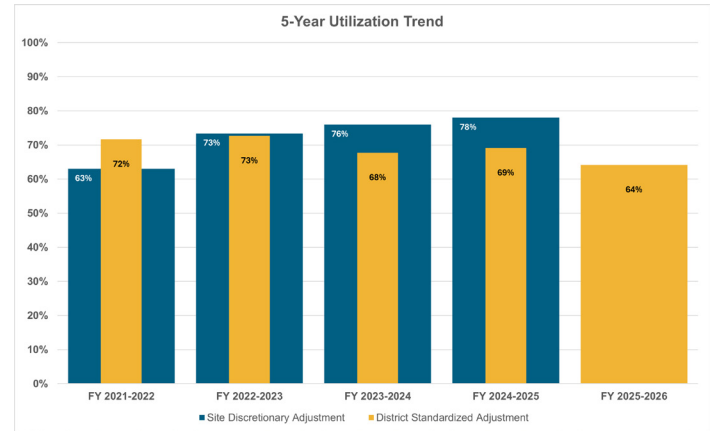

Free/Reduced Lunch (FRL) for School Year:

2021	2022	2023	2024	2025
70%	74%	72%	74%	66%

Performance Framework Plan Type:

2021**	2022	2023	2024	2025
N/A	Performance	Performance	Performance	Performance

** Previous year's data carryover due to COVID-19 limited testing procedure.

Permits In and Out for Fall of Year:

	2021	2022	2023	2024	2025
In	104	105	112	125	122
Out	91	92	99	103	139
Net	13	13	13	22	-17

Median Growth Percentile:

	2021**	2022	2023	2024	2025
Reading / ELA	N/A	23	44	61	52
Math	N/A	77	60	60	46

** Previous year's data carryover due to COVID-19 limited testing procedure.

Student Achievement History Average Scale Score:

	2021**	2022	2023	2024	2025
ELA 3	N/A	723	719	732	31
ELA 4	N/A	725	727	731	729
ELA 5	N/A	743	738	743	742
Math 3	N/A	723	729	738	740
Math 4	N/A	714	726	732	729
Math 5	N/A	731	722	733	735
*** Science 5	N/A	N/A	728	728	728

** Previous year's data carryover due to COVID-19 limited testing procedure.

ELA and Math scores range from 650 to 850 with a "meets" cut-point of 750.
*** Science scores range from 300 to 900; cut-points for "meets" varying by grade.
5th grade "meets" = 650.