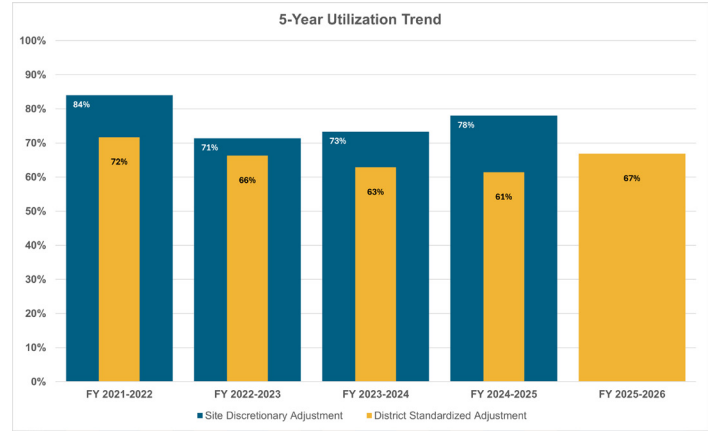

Free/Reduced Lunch (FRL) for School Year:

2021	2022	2023	2024	2025
72%	73%	72%	79%	77%

Performance Framework Plan Type:

2021**	2022	2023	2024	2025
N/A	Performance	Performance	Priority Improvement	Improvement

** Previous year's data carryover due to COVID-19 limited testing procedure.

Permits In and Out for Fall of Year:

	2021	2022	2023	2024	2025
In	65	55	54	57	71
Out	71	75	84	39	108
Net	-6	-20	-30	18	-37

Median Growth Percentile:

	2021**	2022	2023	2024	2025
Reading / ELA	N/A	68	40	26	40
Math	N/A	47	48	31	41

** Previous year's data carryover due to COVID-19 limited testing procedure.

Student Achievement History Average Scale Score:

	2021**	2022	2023	2024	2025
ELA 3	N/A	739	732	715	722
ELA 4	N/A	739	735	729	721
ELA 5	N/A	728	736	731	727
Math 3	N/A	738	736	724	723
Math 4	N/A	737	732	729	719
Math 5	N/A	732	731	735	723
***Science 5	N/A	N/A	723	724	719

** Previous year's data carryover due to COVID-19 limited testing procedure.

ELA and Math scores range from 650 to 850 with a "meets" cut-point of 750.
*** Science scores range from 300 to 900; cut-points for "meets" varying by grade.
5th grade "meets" = 650.