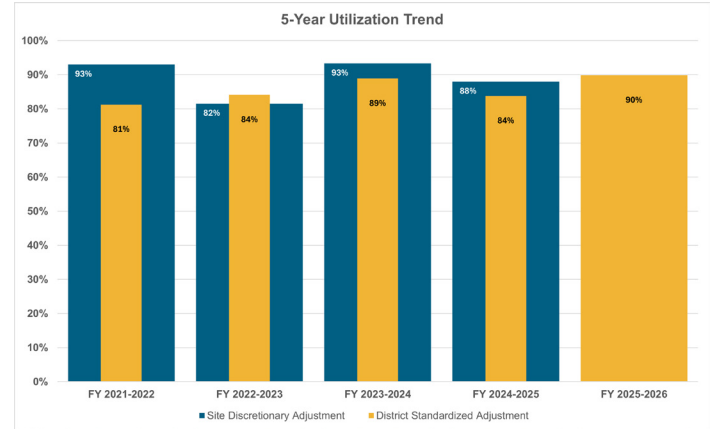

Free/Reduced Lunch (FRL) for School Year:

2021	2022	2023	2024	2025
65%	58%	59%	62%	68%

Performance Framework Plan Type:

2021**	2022	2023	2024	2025
N/A	Priority Improvement	Priority Improvement	Improvement	Priority Improvement

** Previous year's data carryover due to COVID-19 limited testing procedure.

Permits In and Out for Fall of Year:

	2021	2022	2023	2024	2025
In	134	145	163	155	170
Out	59	54	63	96	70
Net	75	91	100	59	100

Median Growth Percentile:

	2021**	2022	2023	2024	2025
Reading / ELA	N/A	24	46	47	36
Math	N/A	39	29	41	19

** Previous year's data carryover due to COVID-19 limited testing procedure.

Student Achievement History Average Scale Score:

	2021**	2022	2023	2024	2025
ELA 3	N/A	724	725	729	725
ELA 4	N/A	743	730	739	723
ELA 5	N/A	748	753	736	744
Math 3	N/A	726	739	730	733
Math 4	N/A	740	717	727	714
Math 5	N/A	734	742	727	722
***Science 5	N/A	N/A	743	726	733

** Previous year's data carryover due to COVID-19 limited testing procedure.

ELA and Math scores range from 650 to 850 with a "meets" cut-point of 750.
*** Science scores range from 300 to 900; cut-points for "meets" varying by grade.
5th grade "meets" = 650.