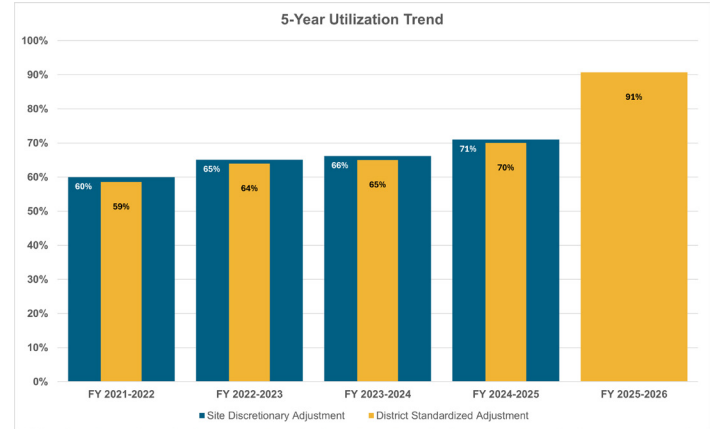

Free/Reduced Lunch (FRL) for School Year:

2021	2022	2023	2024	2025
22%	26%	23%	27%	29%

Performance Framework Plan Type:

2021**	2022	2023	2024	2025
N/A	Insufficient Data	Performance	Performance	Performance

** Previous year's data carryover due to COVID-19 limited testing procedure.

Permits In and Out for Fall of Year:

	2021	2022	2023	2024	2025
In	164	178	182	208	257
Out	0	0	0	0	0
Net	164	178	164	208	257

Median Growth Percentile:

	2021**	2022	2023	2024	2025
Reading / ELA	N/A	N/A	40	55	28
Math	N/A	N/A	37	26	58

** Previous year's data carryover due to COVID-19 limited testing procedure.

Student Achievement History Average Scale Score:

	2021**	2022	2023	2024	2025
ELA 3	N/A	761	751	746	751
ELA 4	N/A	741	746	751	745
ELA 5	N/A	747	747	755	747
Math 3	N/A	764	754	745	758
Math 4	N/A	725	725	731	739
Math 5	N/A	732	731	725	746
***Science 5	N/A	N/A	740	741	754

** Previous year's data carryover due to COVID-19 limited testing procedure.

ELA and Math scores range from 650 to 850 with a "meets" cut-point of 750.
*** Science scores range from 300 to 900; cut-points for "meets" varying by grade.
5th grade "meets" = 650.