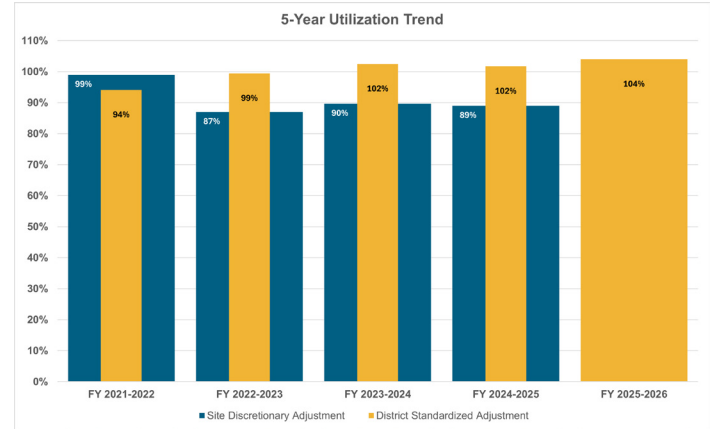

Free/Reduced Lunch (FRL) for School Year:

2021	2022	2023	2024	2025
66%	59%	56%	59%	56%

Performance Framework Plan Type:

2021**	2022	2023	2024	2025
N/A	Performance	Performance	Performance	Performance

** Previous year's data carryover due to COVID-19 limited testing procedure.

Permits In and Out for Fall of Year:

	2021	2022	2023	2024	2025
In	141	147	150	149	154
Out	61	59	51	64	83
Net	80	88	99	85	71

Median Growth Percentile:

	2021**	2022	2023	2024	2025
Reading / ELA	N/A	78	45	51	59
Math	N/A	82	50	63	47

** Previous year's data carryover due to COVID-19 limited testing procedure.

Student Achievement History Average Scale Score:

	2021**	2022	2023	2024	2025
ELA 3	N/A	750	752	757	756
ELA 4	N/A	755	747	747	754
ELA 5	N/A	764	765	758	757
Math 3	N/A	743	750	752	741
Math 4	N/A	744	738	745	748
Math 5	N/A	760	748	748	737
*** Science 5	N/A	N/A	748	745	745

** Previous year's data carryover due to COVID-19 limited testing procedure.

ELA and Math scores range from 650 to 850 with a "meets" cut-point of 750.
*** Science scores range from 300 to 900; cut-points for "meets" varying by grade.
5th grade "meets" = 650.