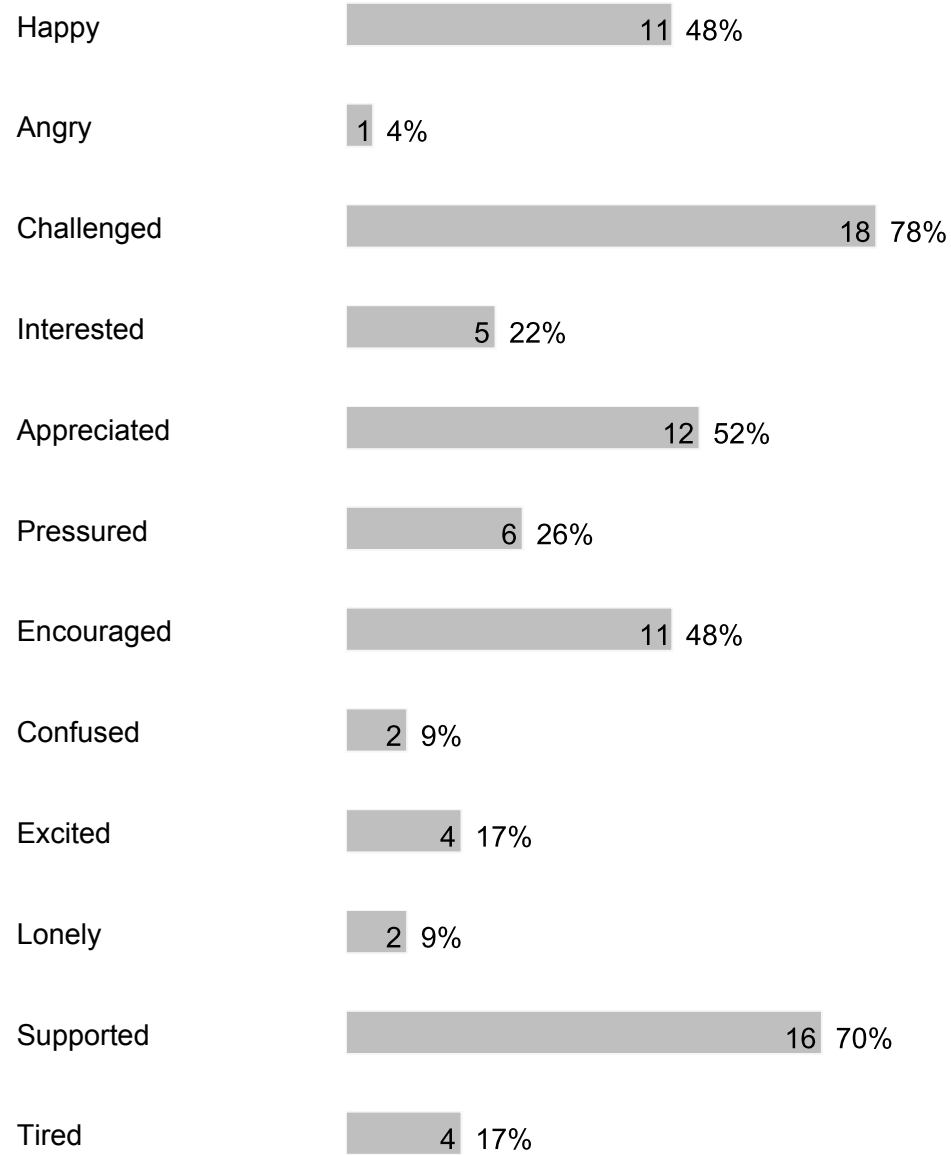

Useless 1 4%

Collaborative 15 65%

Empowering 2 9%

Rejecting 1 4%

Distant 1 4%

23 respondents

5. Which four of the following words describe, in general, the physical spaces in which you spend most of your time at work?

23 respondents

6. Which four of the following words best describe, in general, how you feel while at work?

23 respondents