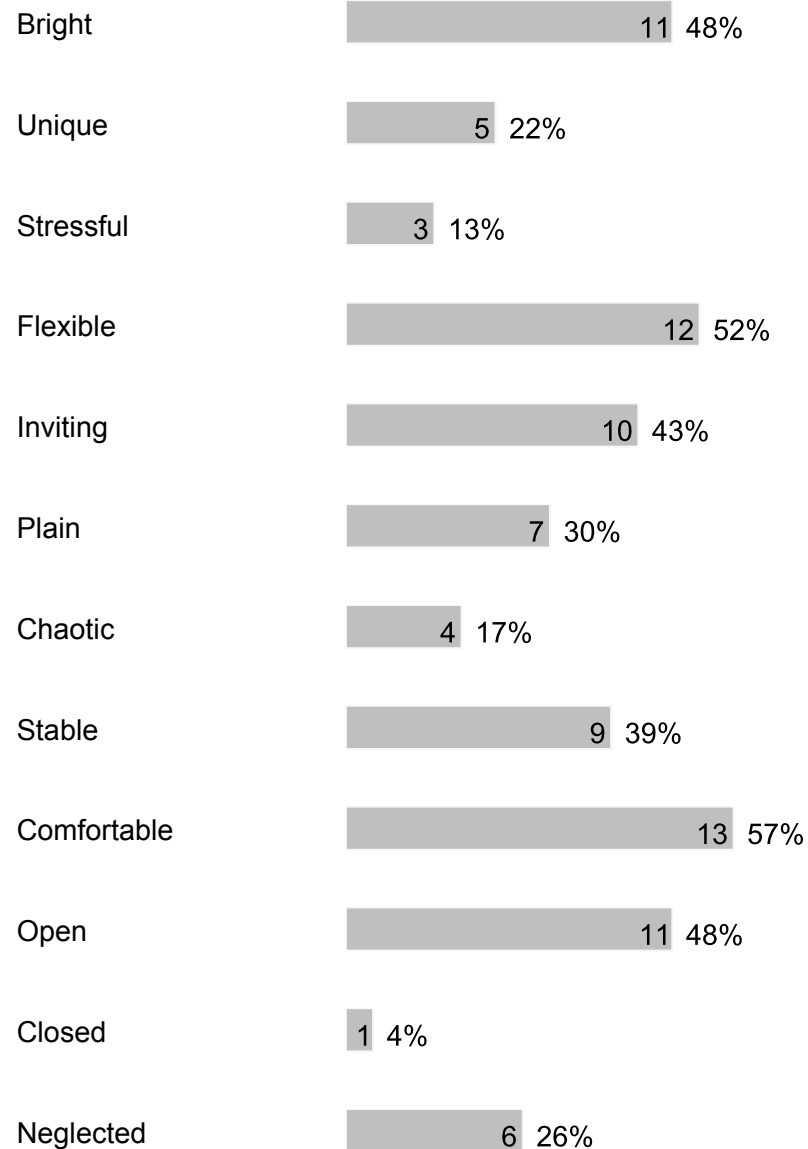

Useless 1 4%

Collaborative 15 65%

Empowering 2 9%

Rejecting 1 4%

Distant 1 4%

23 respondents

5. Which four of the following words describe, in general, the physical spaces in which you spend most of your time at work?

23 respondents

6. Which four of the following words best describe, in general, how you feel while at work?

23 respondents