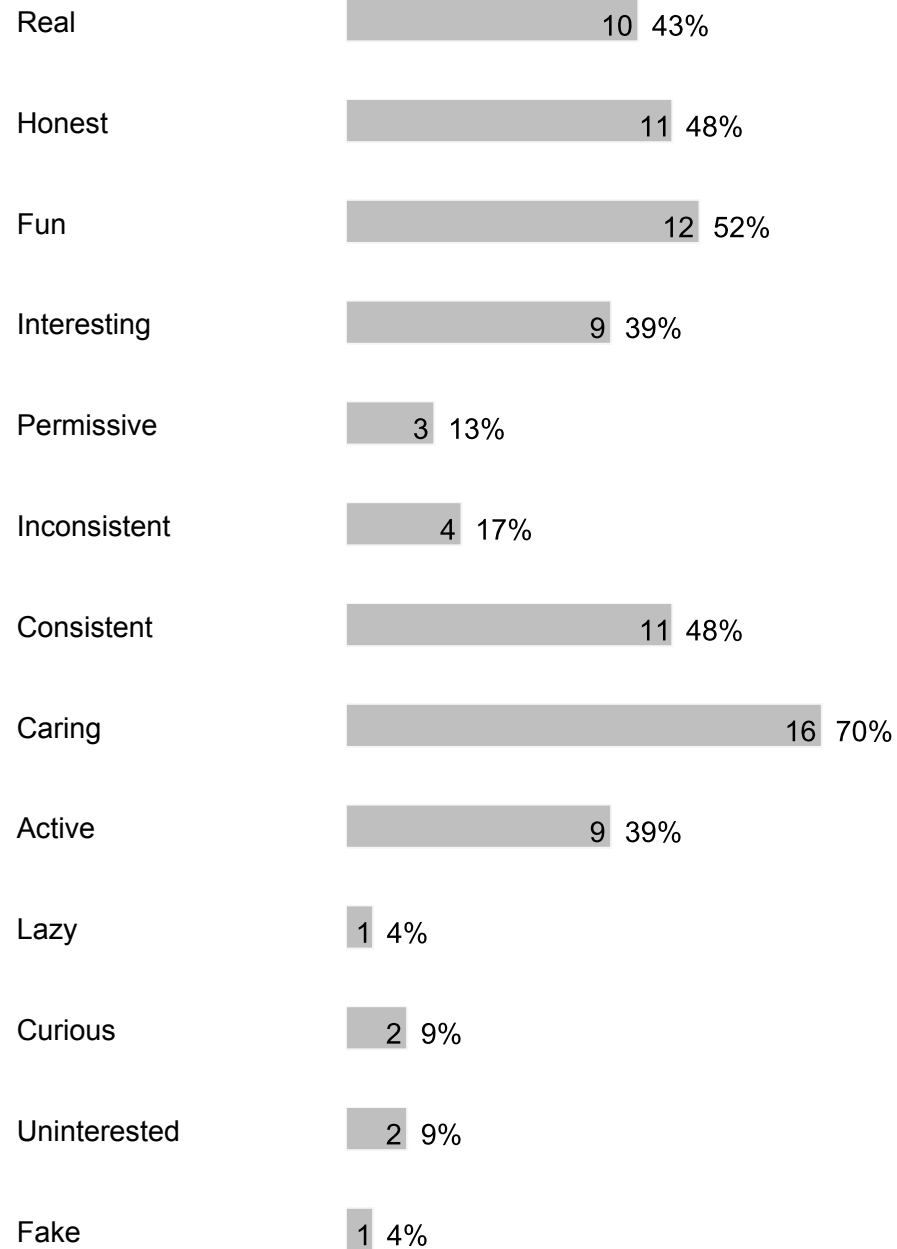

23 respondents

3. Which four of the following words or phrases best describe, in general, what you think of your colleagues?