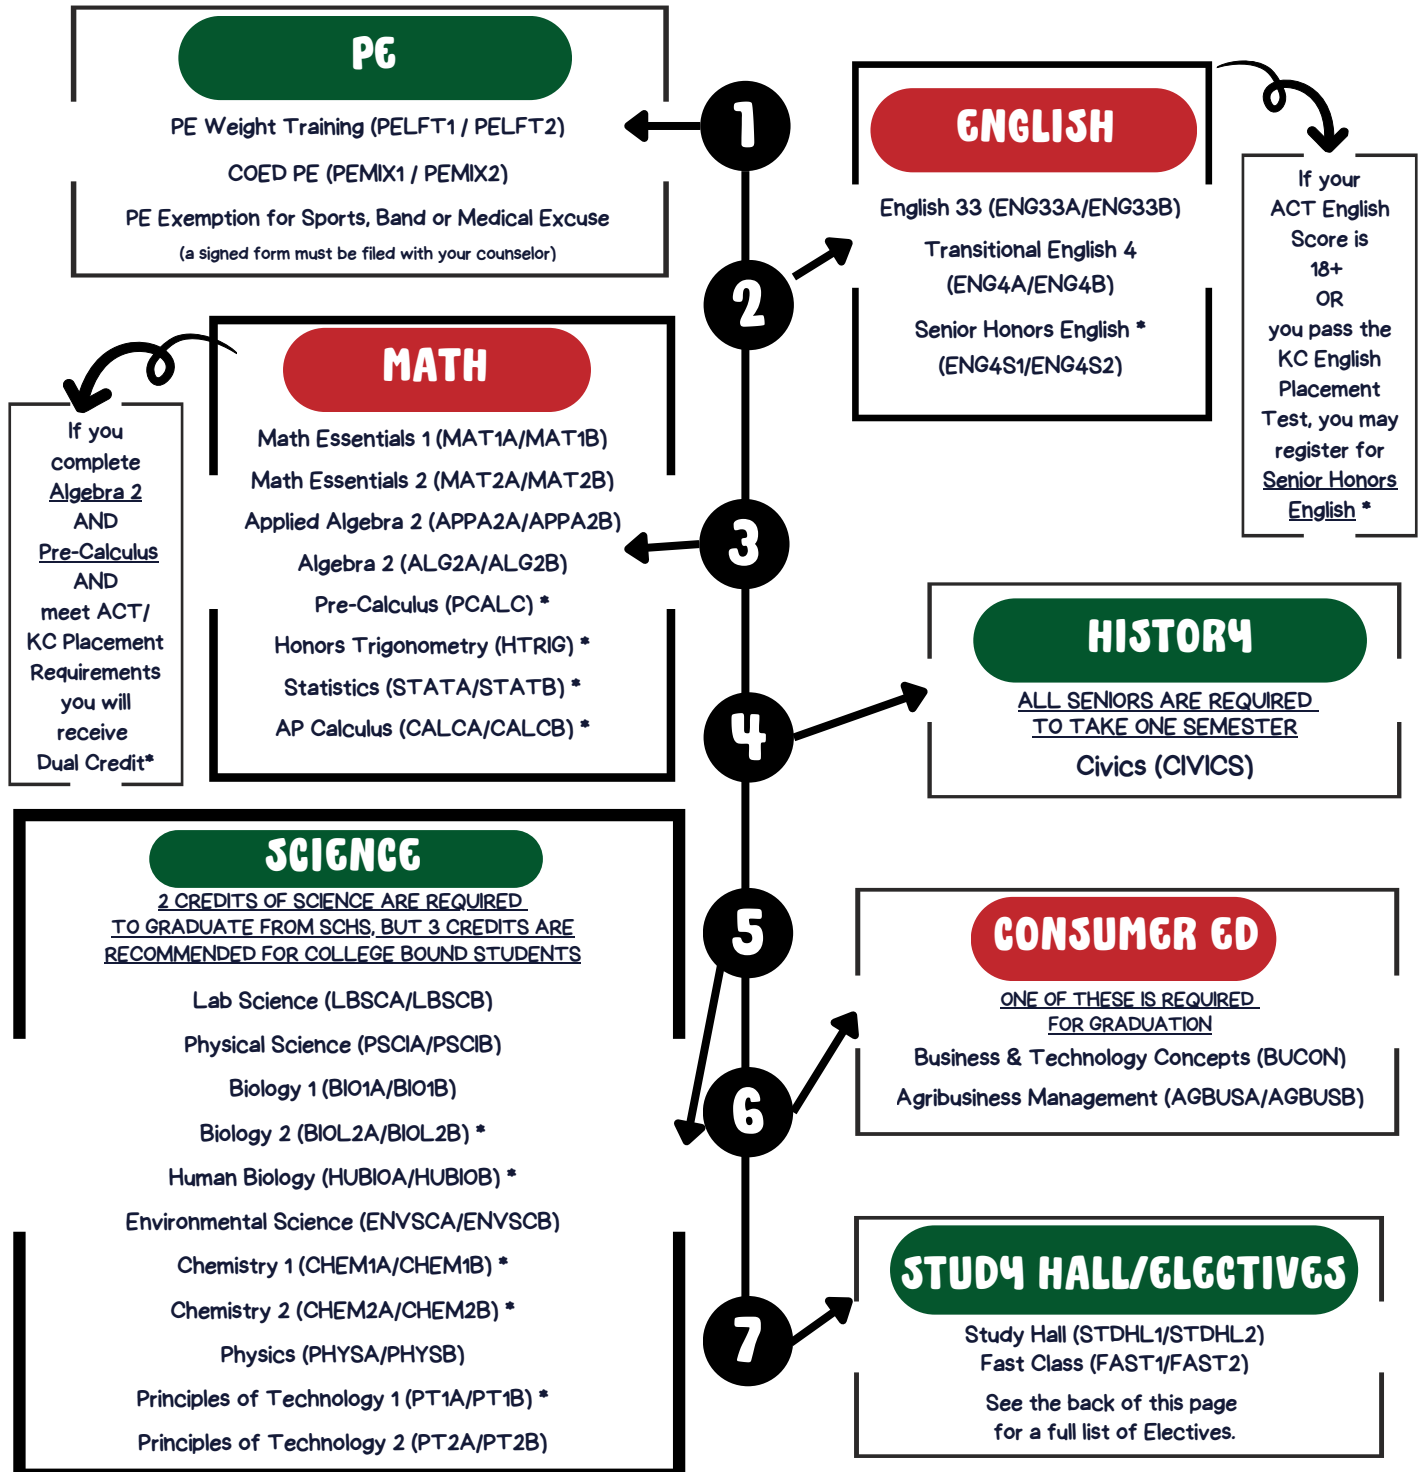

CLASS OF 2027

Mapping Out Your Senior Year

CLASS OF 2027 ELECTIVES

HEALTH OCCUPATIONS

INTHO--INTRO TO HEALTH OCCUPATIONS *
LAB--LAB ASSIST/PHLEBOTOMY
NAA/NAB--NURSE ASSIST/CNA *
2 PERIOD CLASSES

CEO CLASS--CEOA/CEOB

CO-OP--COOPA/COOPB & COOPFA/COOPFB
(3 PERIOD CLASS)

AGRICULTURE

AGBIOA/AGBIOB--AG BIO SCIENCE
AGBUSA/AGBUSB--AGRIBUSINESS MANAGEMENT
HORTPA/HORTPB--HORTICULTURAL PRODUCTION
INTAGA/INTAG--INTRO TO AG

BUSINESS TECH

CEXPL--CAREER EXPLOR
COAP1--COMP APP 1 *
COAP2--COMP APP 2 *
ENTRE1--ENTR & BUS OP *
ENTRE2--ENTR 2
MARKET--MARKET & AD
WEBA/WEBB--DIGITAL COMMUNICATIONS
WEBDE--WEB DESIGN *

CAREER TECH

CTECHA/CTECHB--CAREER TECH
INCON--INTRO TO CONSTRUCTION
INET--INTRO TO ELECTRICITY/ELECTRONICS
ININDA/ININDB--INT TO INDUSTRY
INMFG --INTRO TO MANUFACTURING
INTRA--INTRO TO TRANSPORTATION
CAD1--DRAFT/CAD1 *
CAD2--DRAFT/CAD2 *
TRAN1A/TRAN1B--TRANSP 1 *