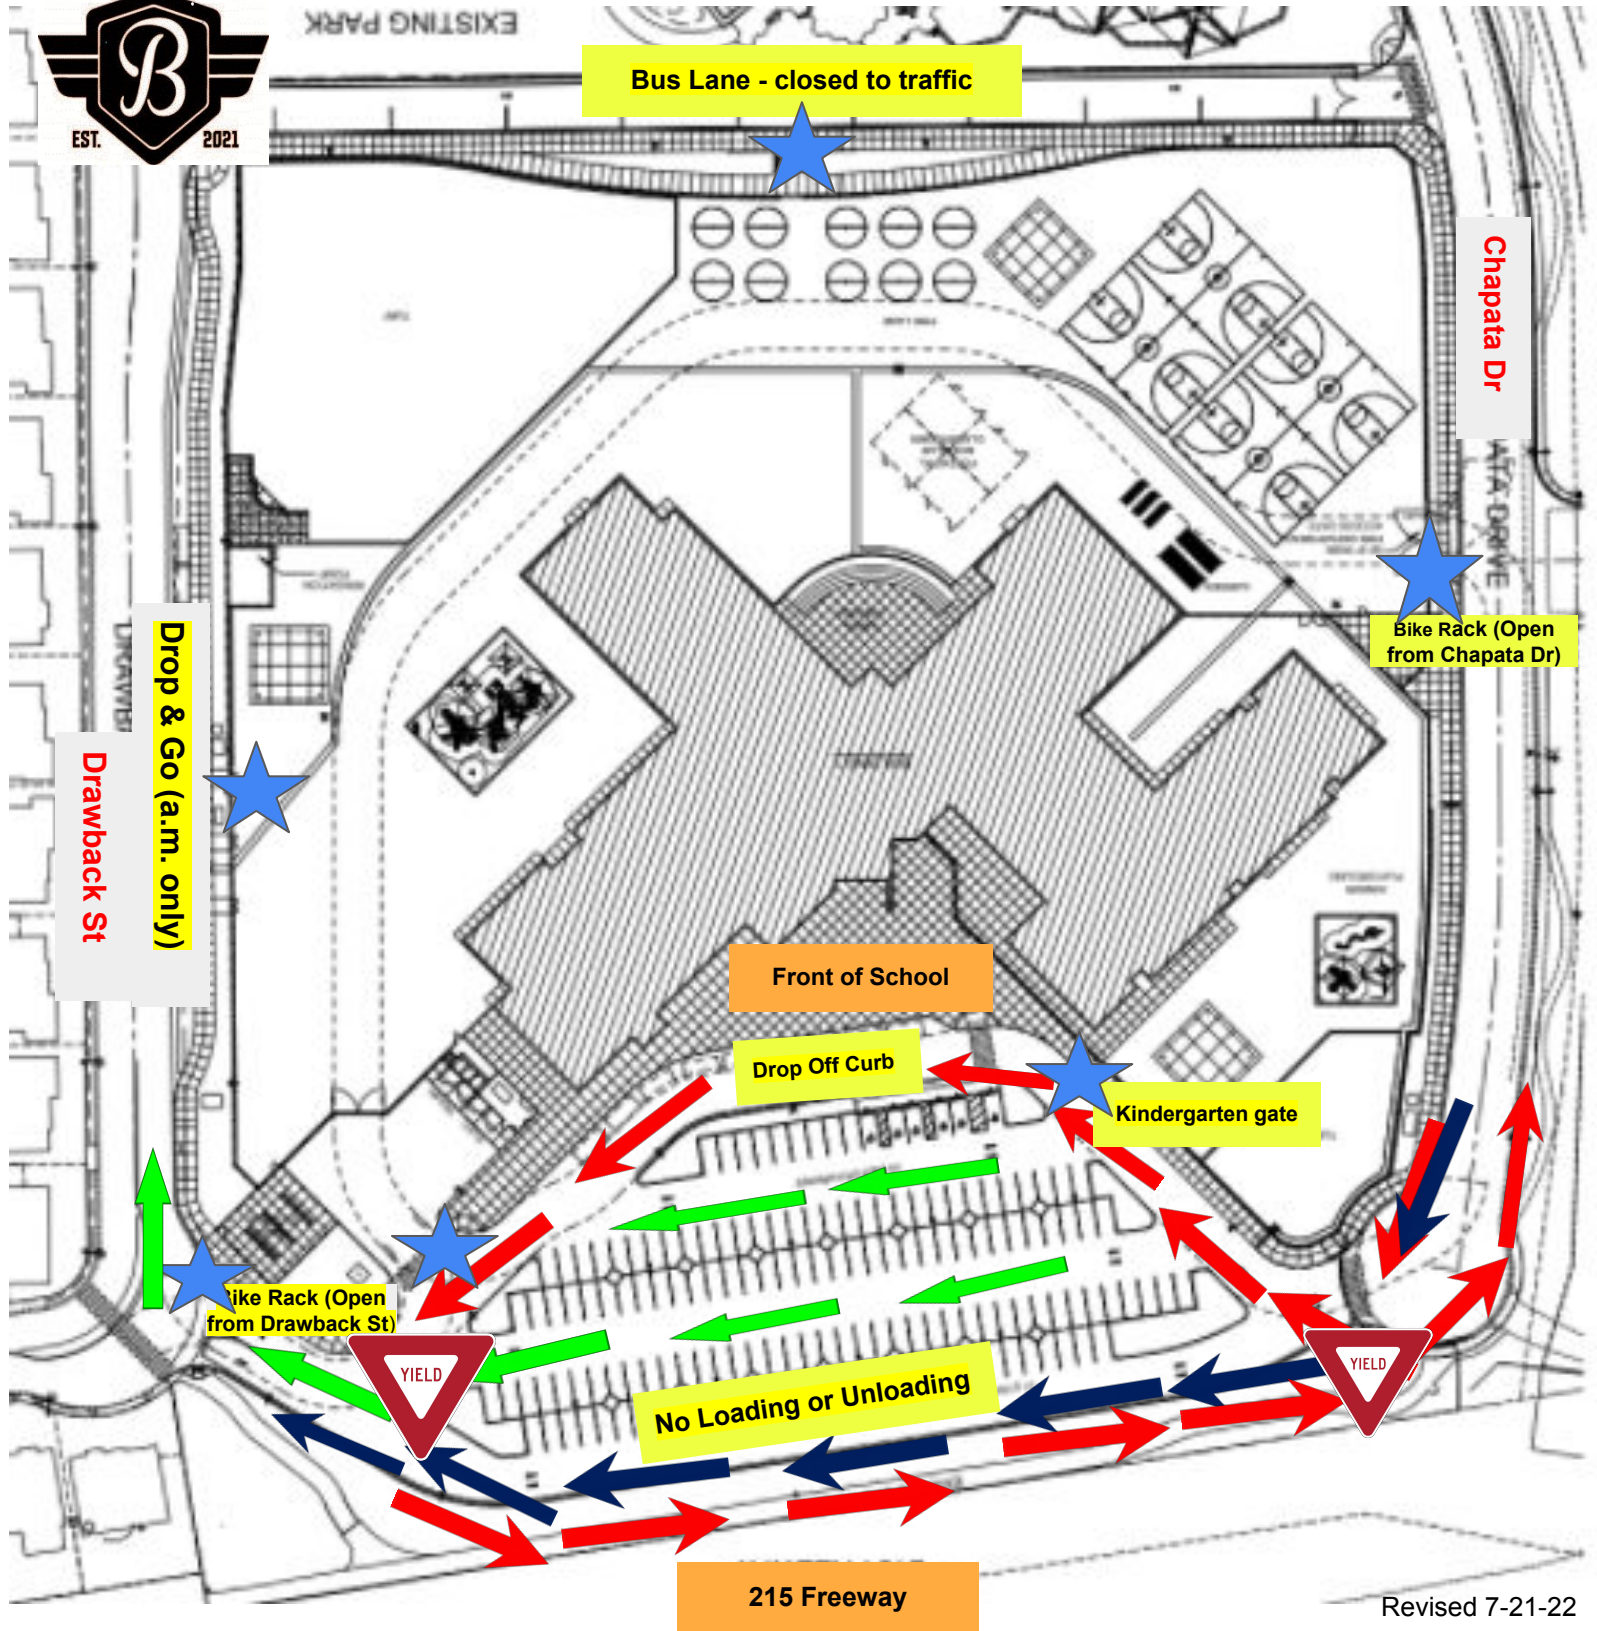

HMB ES PARKING LOT & TRAFFIC

Revised 7-21-22

Gate Entrance/Exit for Students

- Front two lanes of parking () are one way, **with a right turn exit only to Drawback. (Do not exit on Chapata)**
- Caution to yield to cars merging.
- NOTE: Drawback Drop & Go is only for the morning drop-off. **No parking in the Drop & Go in the morning. Cars may park and wait in the lane for after school pick up.**