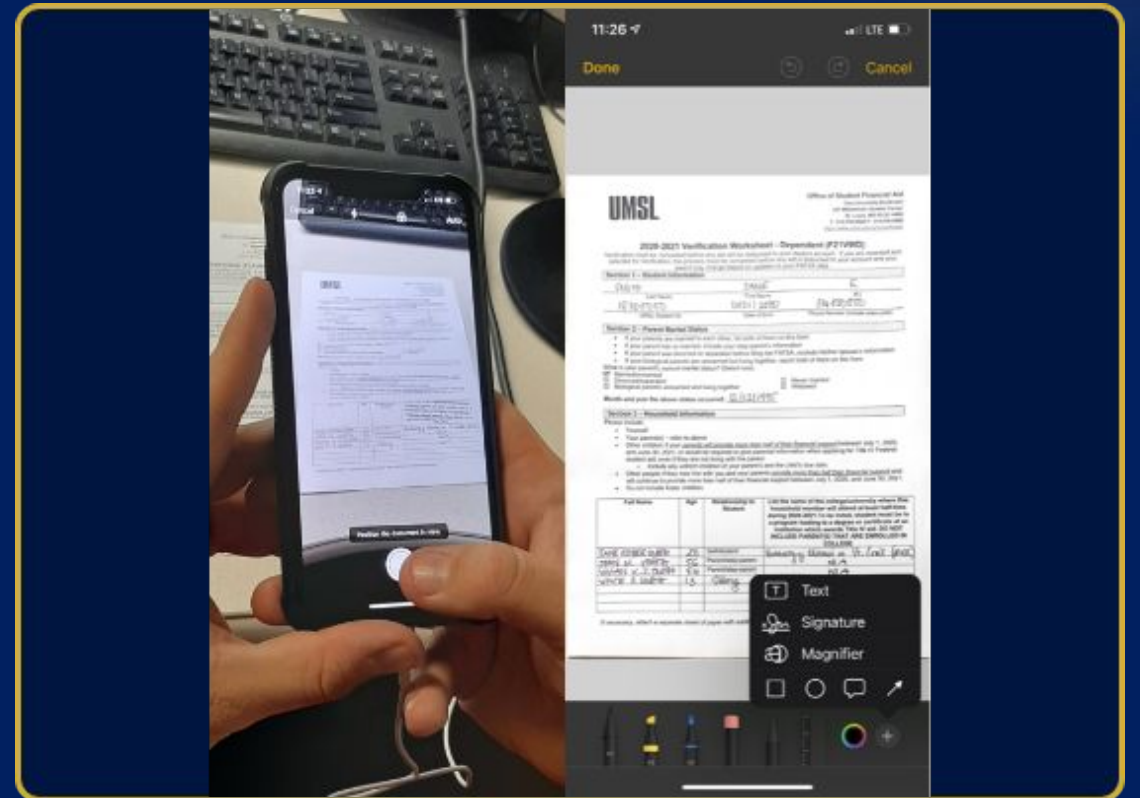

# **Gemini: Your School Assistant**

Helping Roxbury Parents Connect and Support Learning

# What is Gemini?

---

Gemini is a smart helper from Google. It acts like a personal tutor and translator that you can carry in your pocket.

It is free, easy to use, and available 24/7 to help you and your child succeed at Roxbury.

## Translate Documents Instantly

Real-World Example: Did your child bring home a permission slip in English?

Simply take a photo of the paper. Gemini can read it and translate it into Spanish, Portuguese, or your native language instantly.