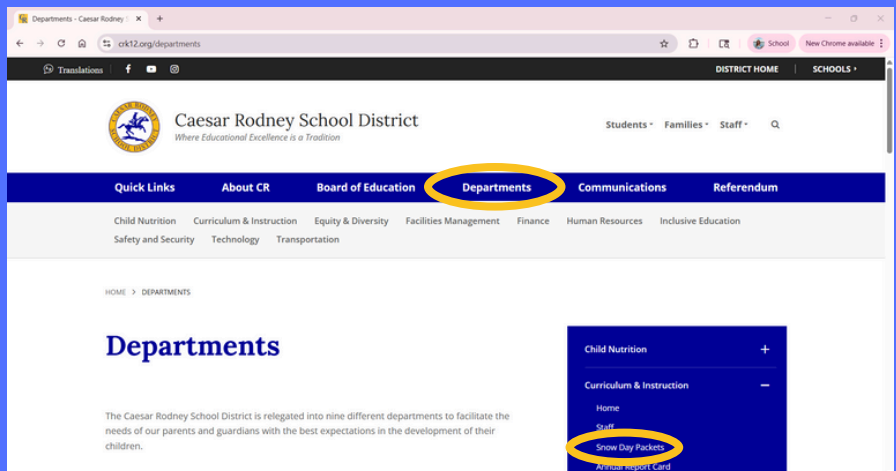

# CR Snow Day Packet

In case you have misplaced the CR Snow Day packet, follow these directions to locate a digital version:

Step 1: Go onto the CR School District page (crkl2.org)

Step 2: Click on Departments & then find the Curriculum & Instruction tab