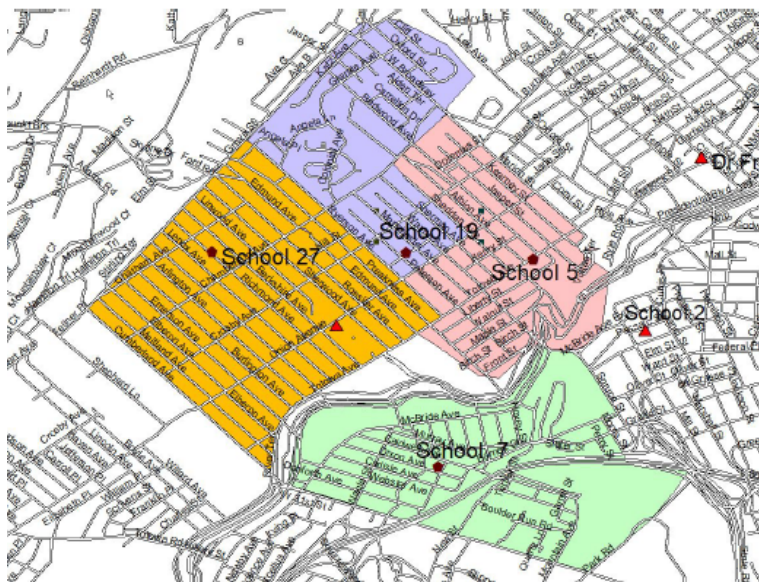

Phase 1

Area 5: PS 5, PS 7, PS 19, PS 27 & JAT

PS 5:

- K-5, Multilingual Magnet for Spanish and Bangla, SPED Resource

PS 7:

- K-5, ESL, SPED Self Contained & Resource

PS 19:

- K-5, ESL, SPED Resource ~~currently K~~

PS 27:

- PreK5; ESL, SPED Self Contained & Resource

JAT:

- Grades-8, Multilingual Magnet, ESL, SPED Self Contained & Resource