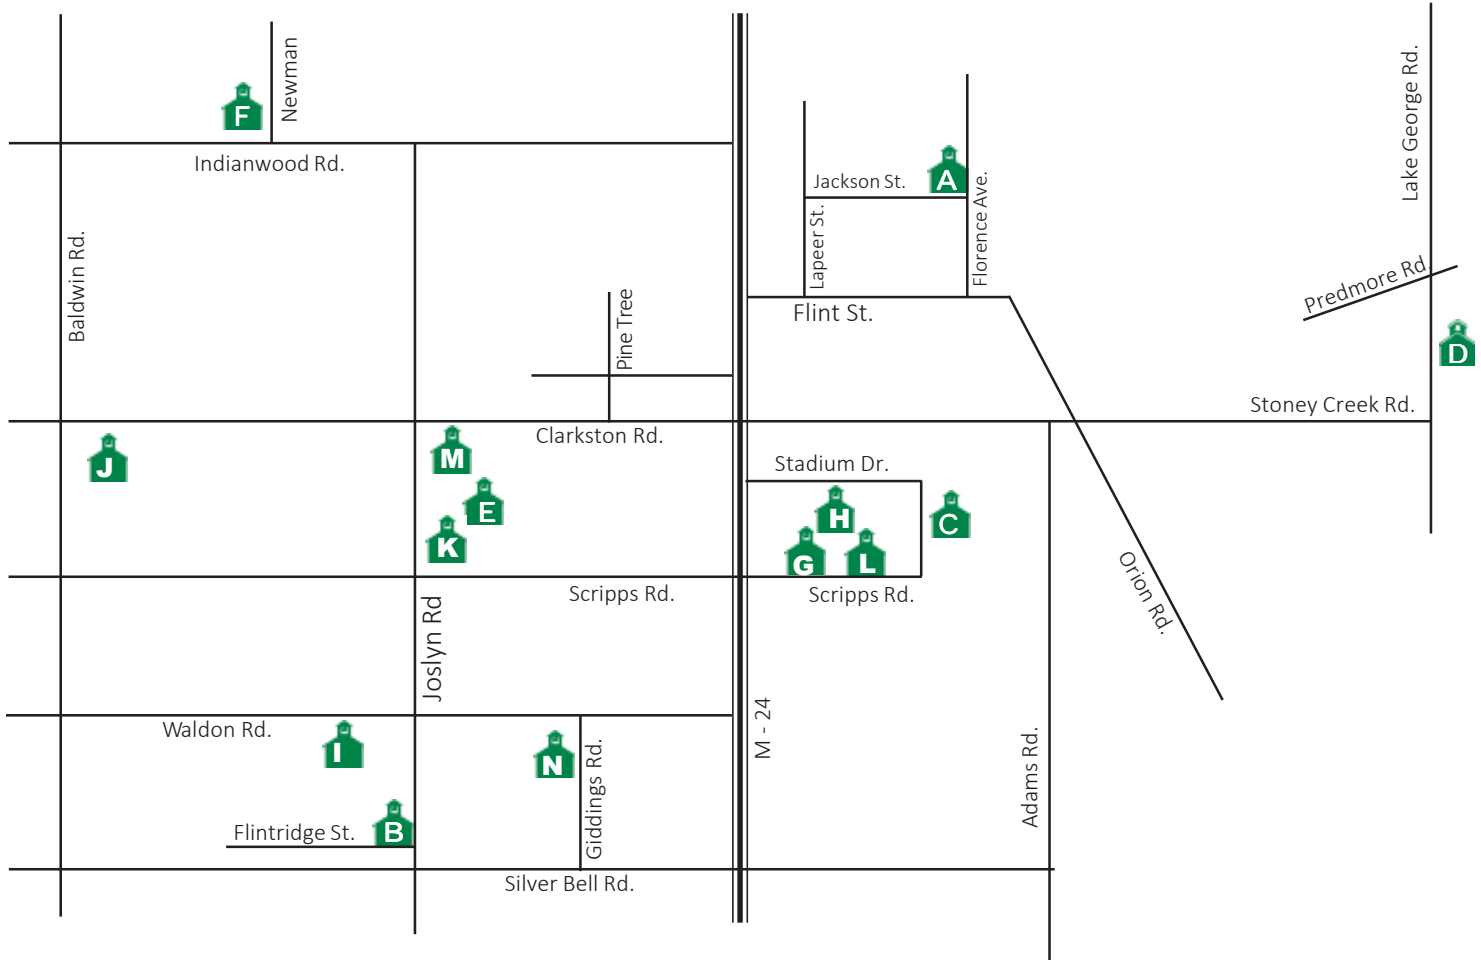

Lake Orion Community Schools BUILDING LOCATIONS

A **Blanche Sims Elementary**
465 E. Jackson Street
Lake Orion, MI 48362-3247
(248) 693-5460

B **Carpenter Elementary**
2290 Flintridge Street
Lake Orion, MI 48359-1612
(248) 391-3500