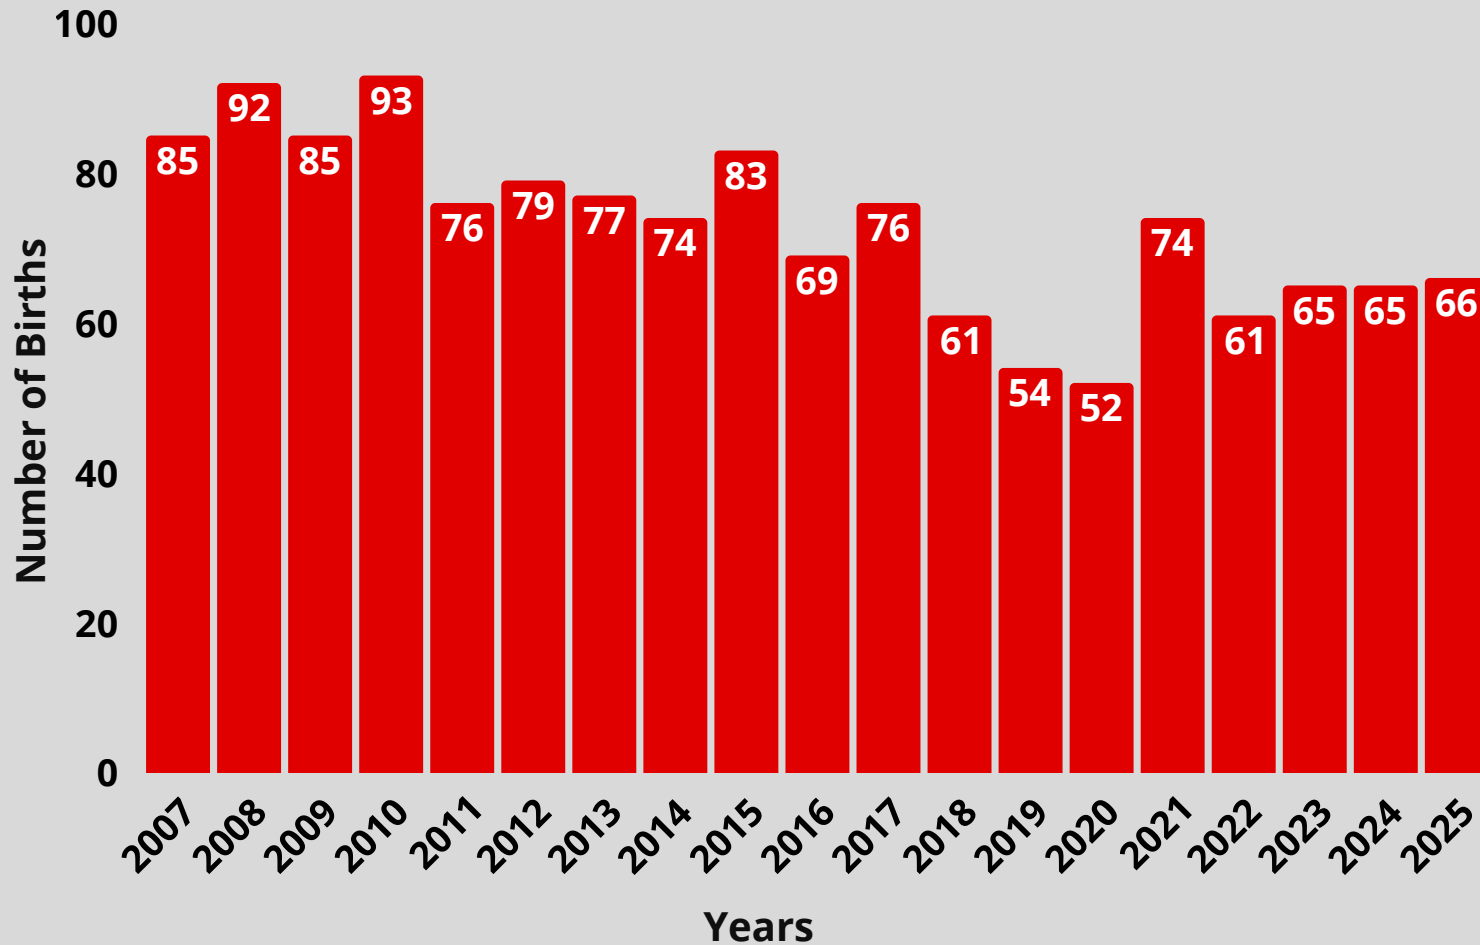

SUMMARY REPORT 2007-2025

BIRTH DATA

Births By Zip Code 55302

The graph displays birth counts for ZIP code 55302 from Jan-Dec 2007-2025, based on data from the Minnesota Department of Health.