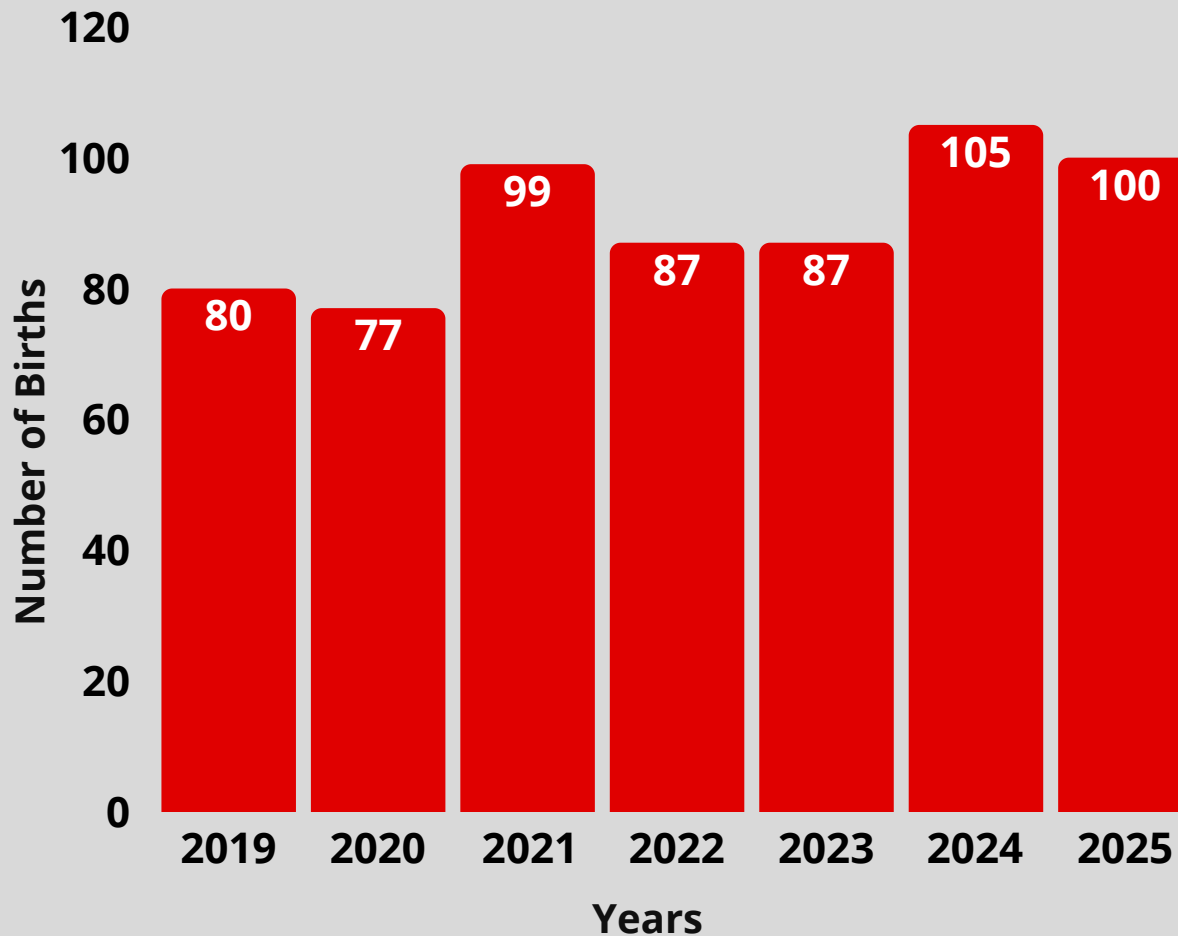

SUMMARY REPORT 2019-2025

BIRTH DATA

Births Within the Annandale Public School District Boundaries

The graph shows birth counts by ZIP code within the Annandale Public School District from Jan-Dec 2019-2025, based on data from the Minnesota Department of Health.