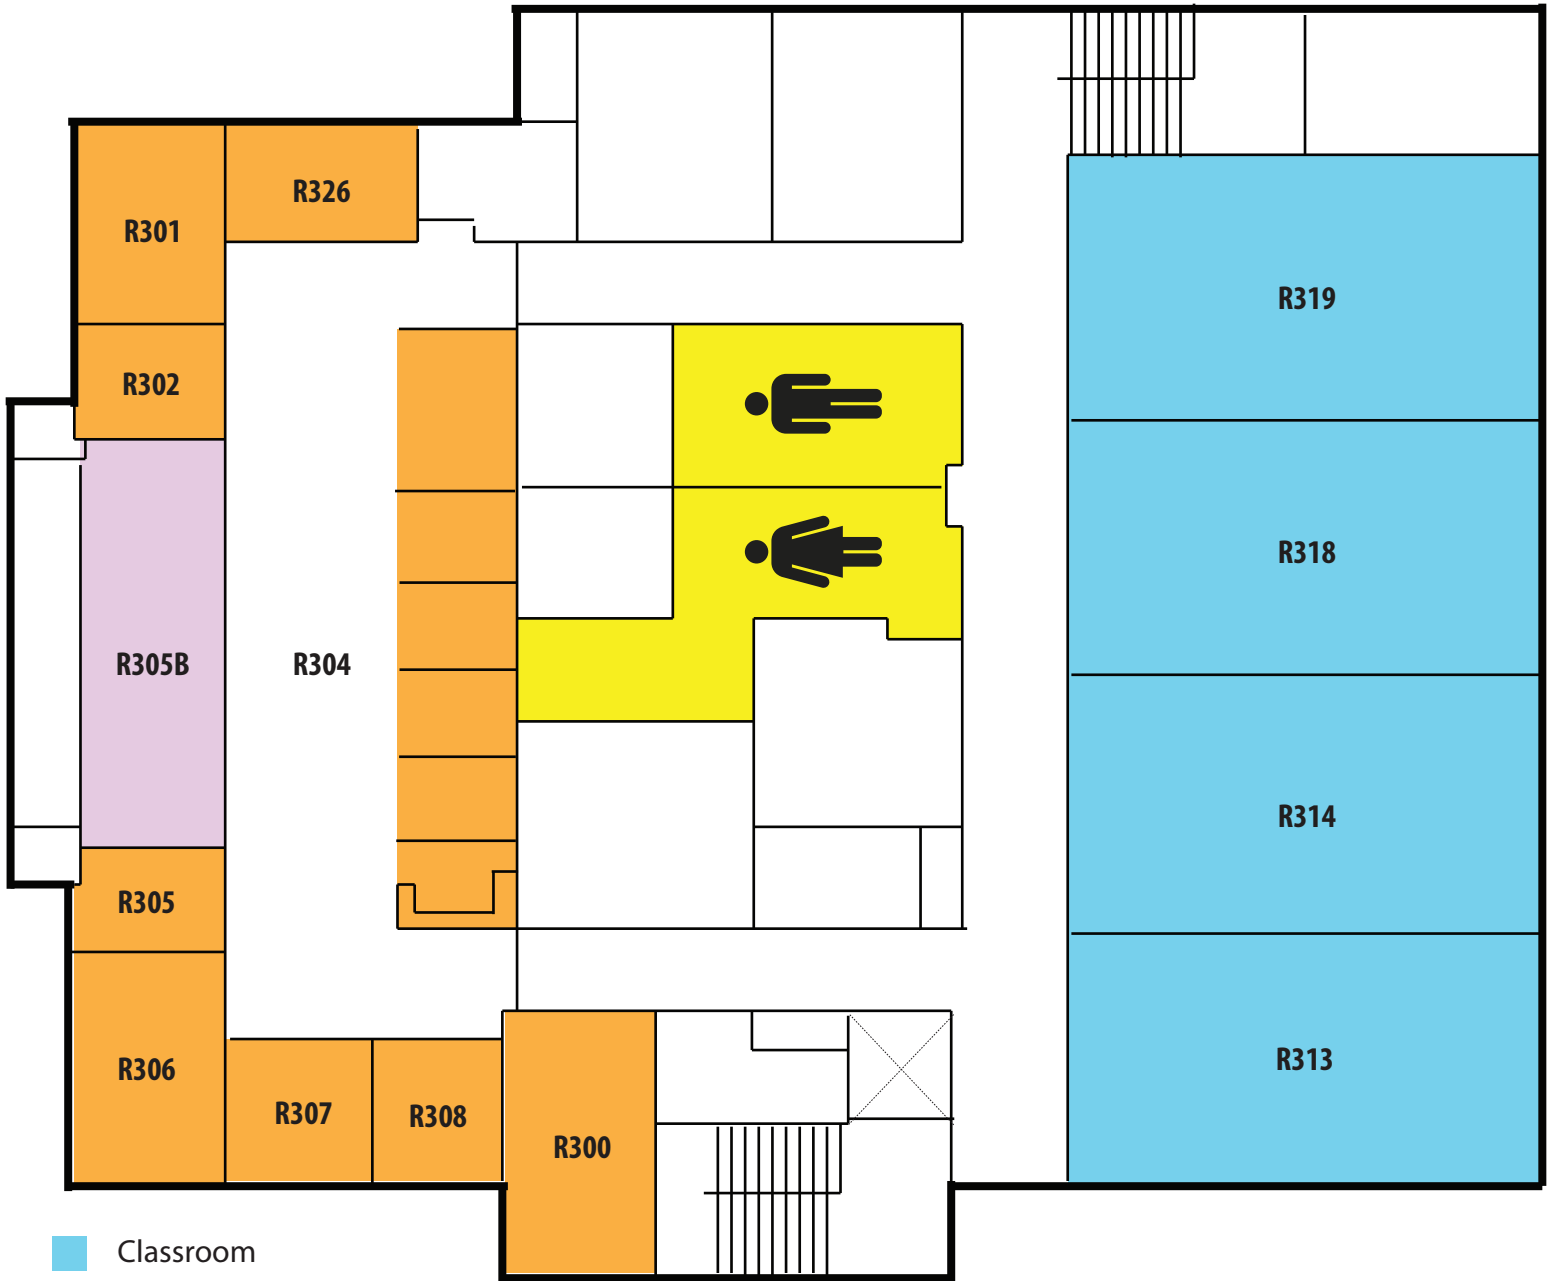

- Classroom
- Office
- Restroom
- Meeting Room

Santa Margarita Catholic High School

CLASSROOM LOCATOR

22062 Antonio Parkway - Rancho Santa Margarita, CA 92688
(949) 766-6000

Eagle Athletic Center
"R" Building
3rd Floor