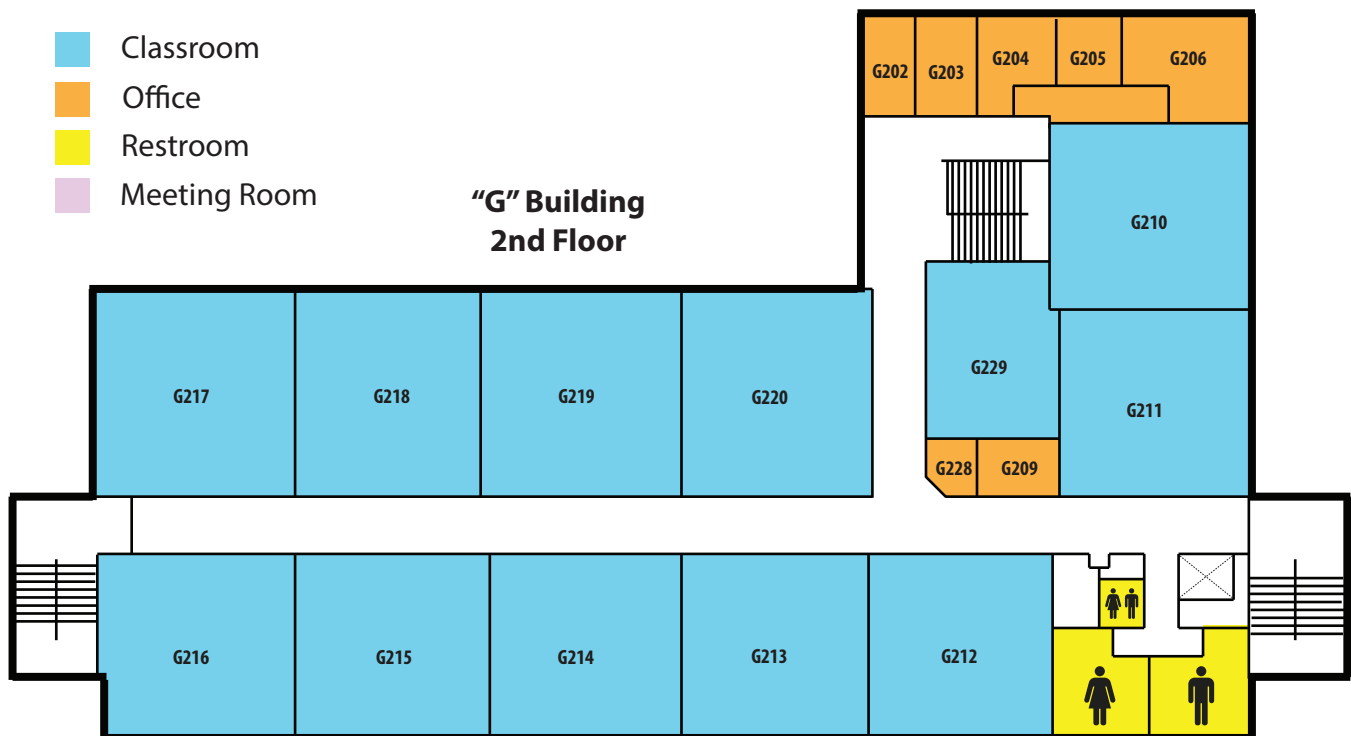

- Classroom
- Office
- Restroom
- Meeting Room