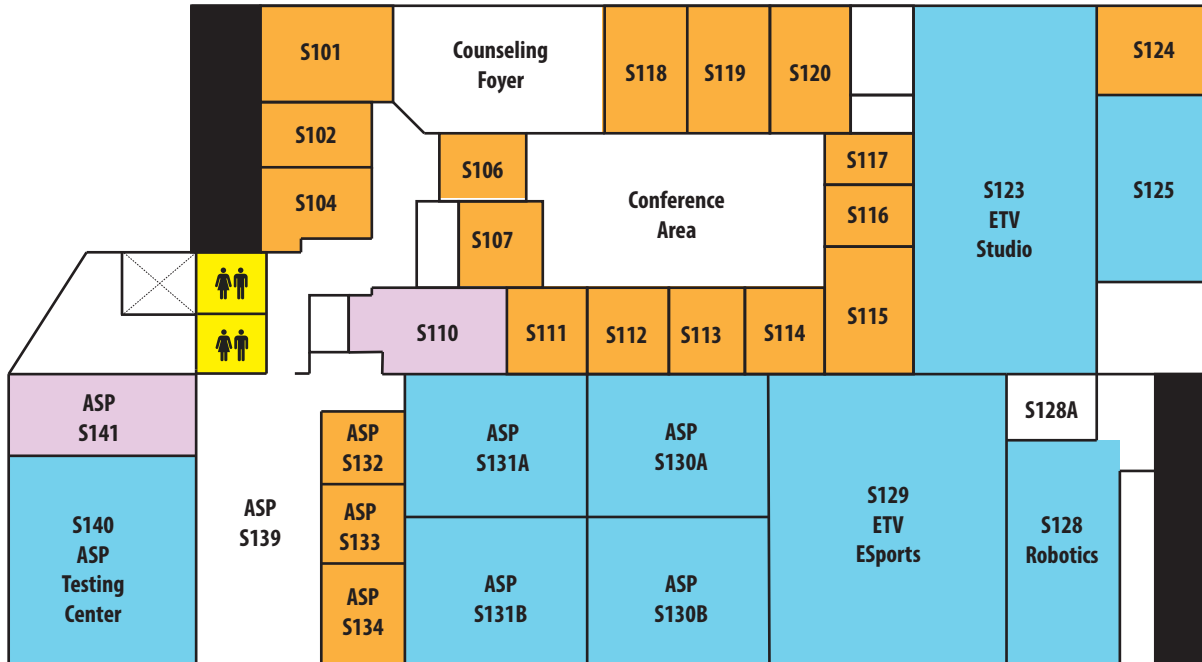

Academic Services Center "S" Building - 1st Floor