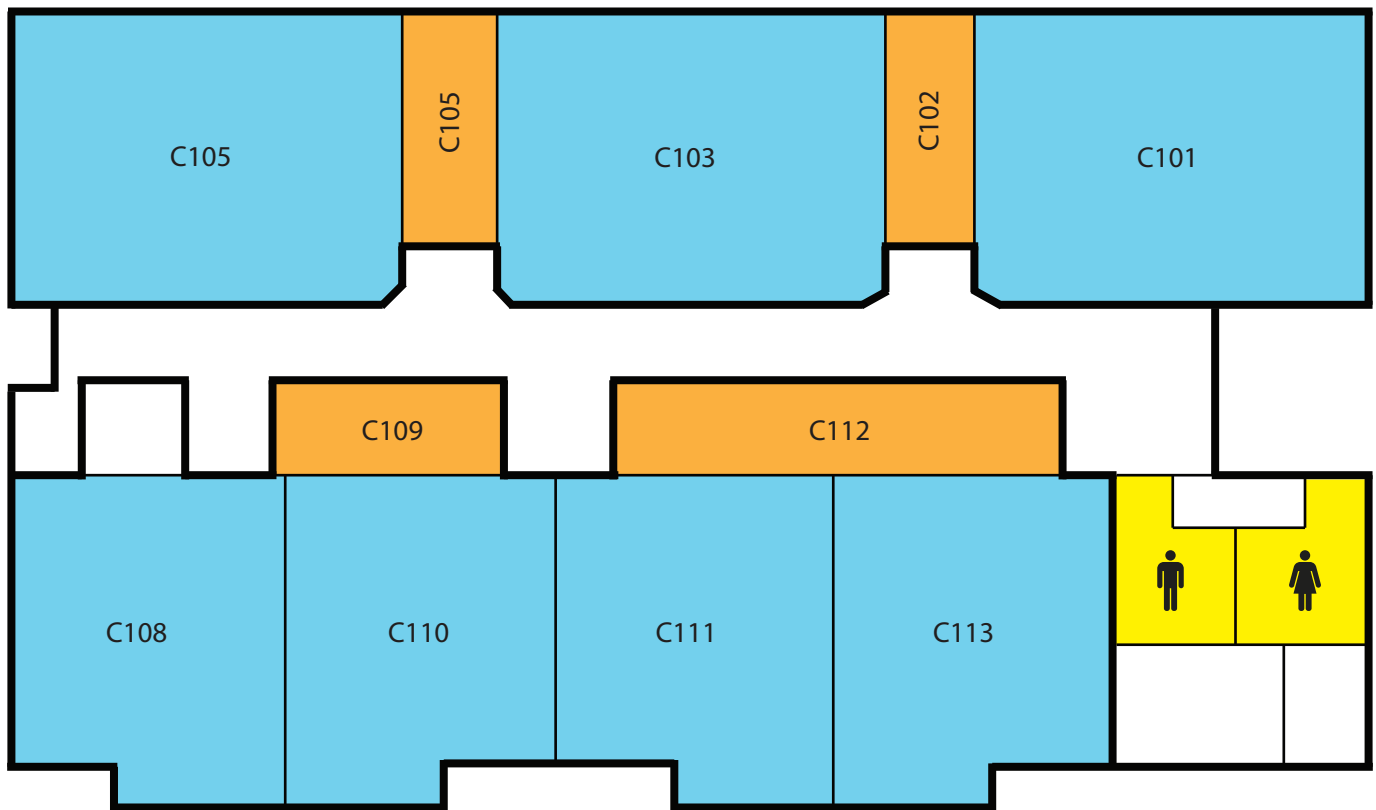

Borchard Science Labs
"C" Building

- Classroom
- Office
- Restroom