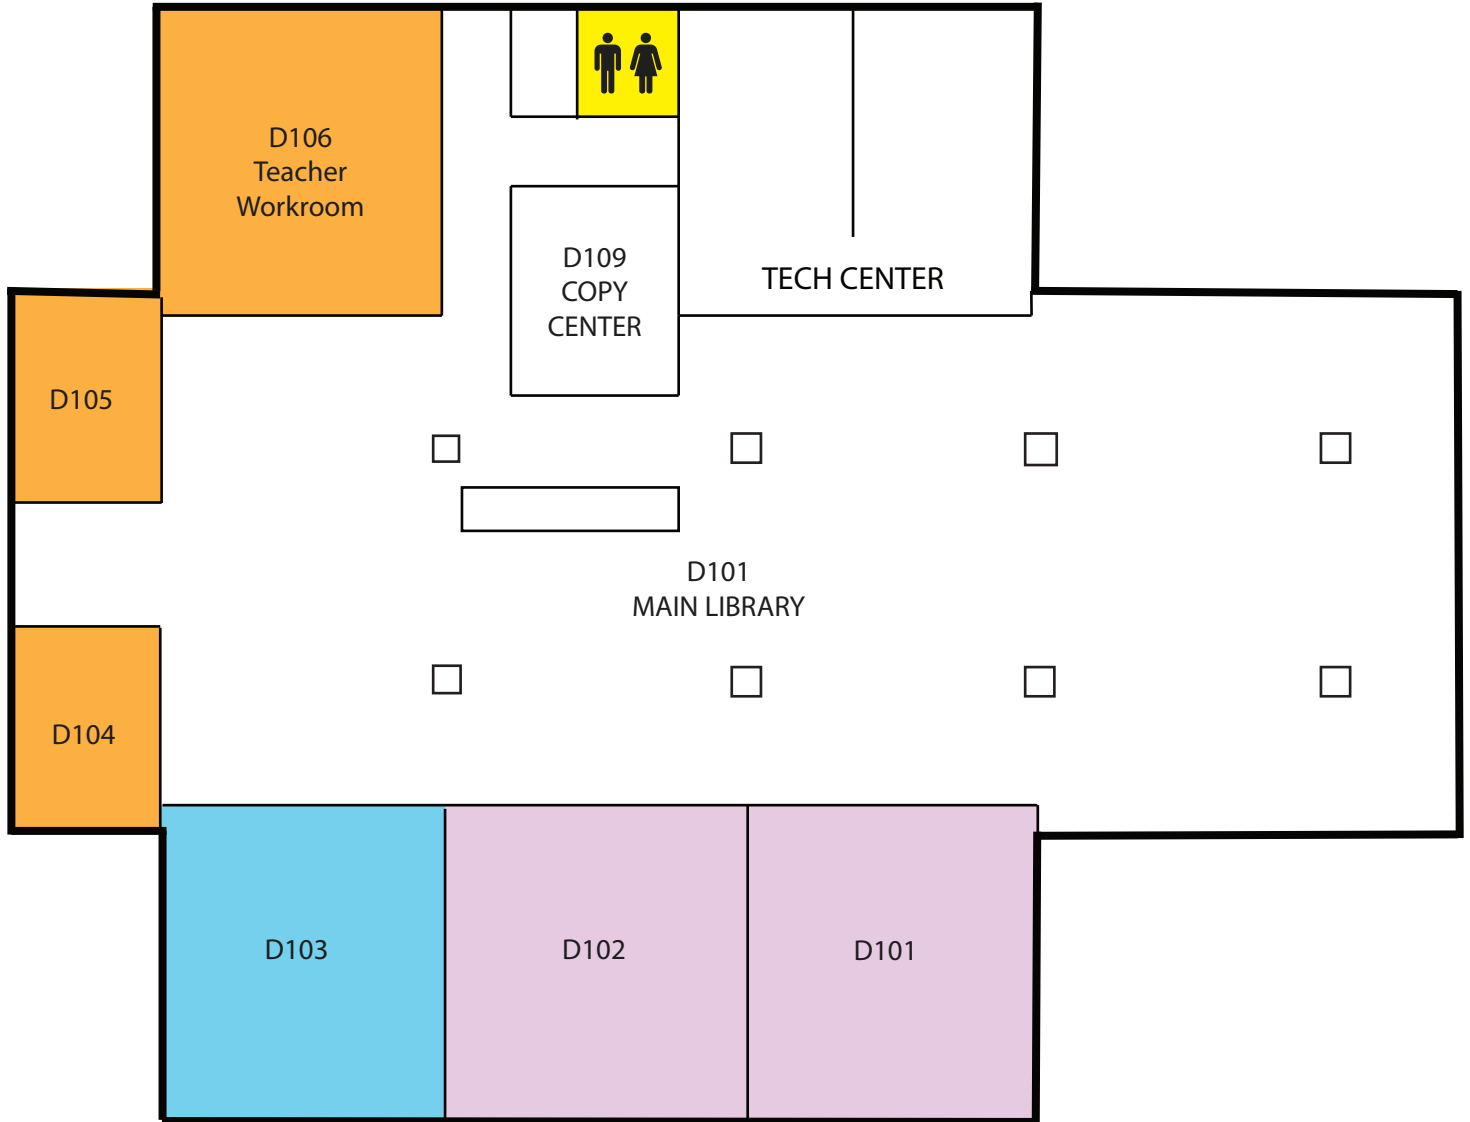

Santa Margarita Catholic High School

CLASSROOM LOCATOR

22062 Antonio Parkway - Rancho Santa Margarita, CA 92688
(949) 766-6000

Borchard Science Labs
"C" Building

- Classroom
- Office
- Restroom

Santa Margarita Catholic High School

CLASSROOM LOCATOR

22062 Antonio Parkway - Rancho Santa Margarita, CA 92688
(949) 766-6000

- Classroom
- Office
- Restroom
- Meeting Room

Borchard Library "D" Building

Santa Margarita Catholic High School CLASSROOM LOCATOR