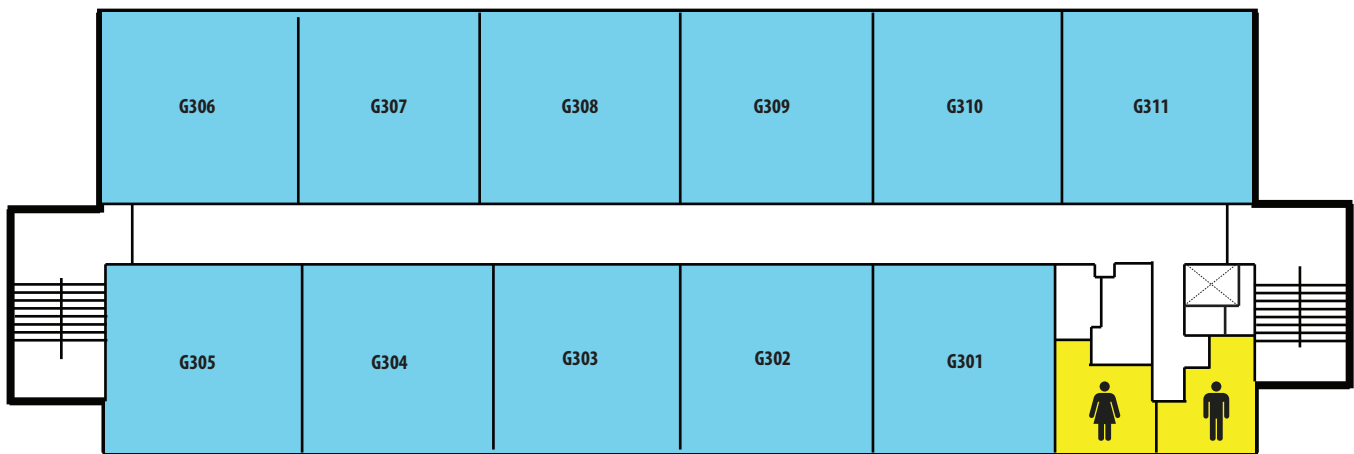

"G" Building 3rd Floor

- Classroom
- Office
- Restroom