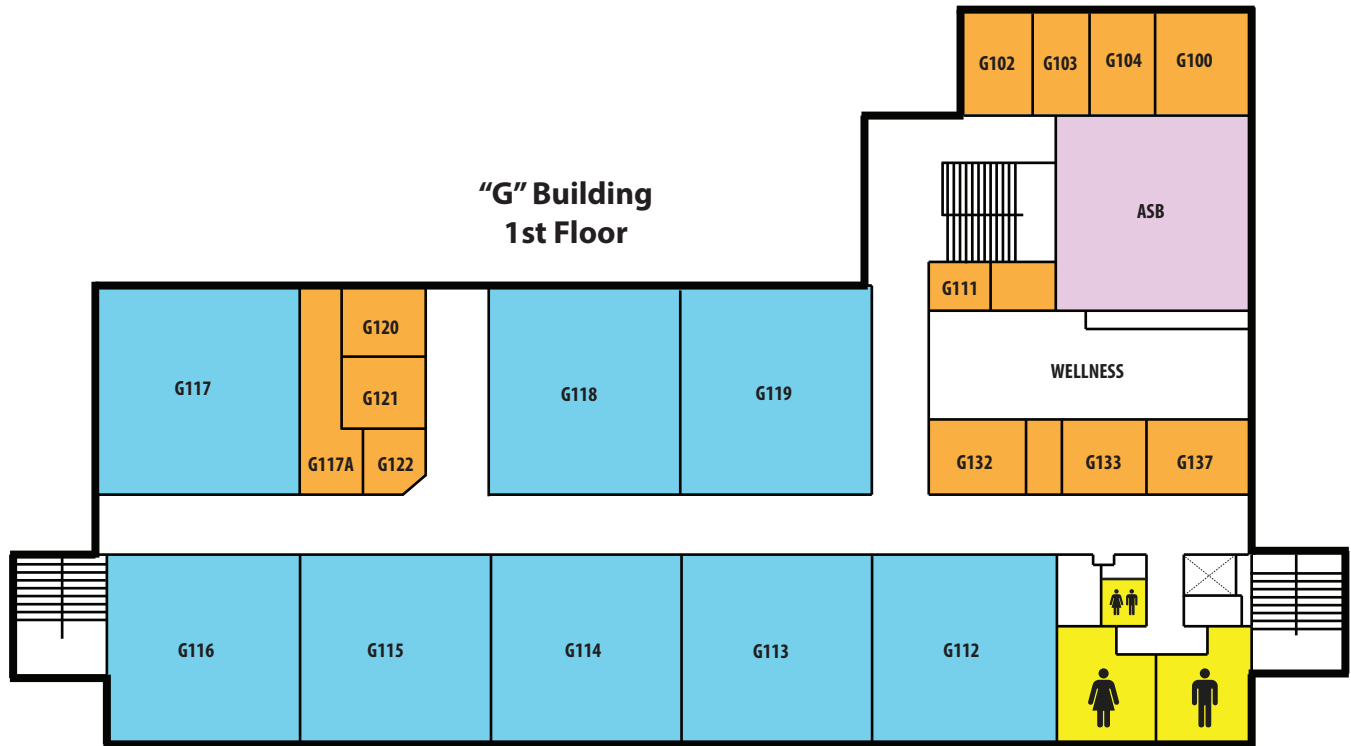

Santa Margarita Catholic High School CLASSROOM LOCATOR

22062 Antonio Parkway - Rancho Santa Margarita, CA 92688
(949) 766-6000