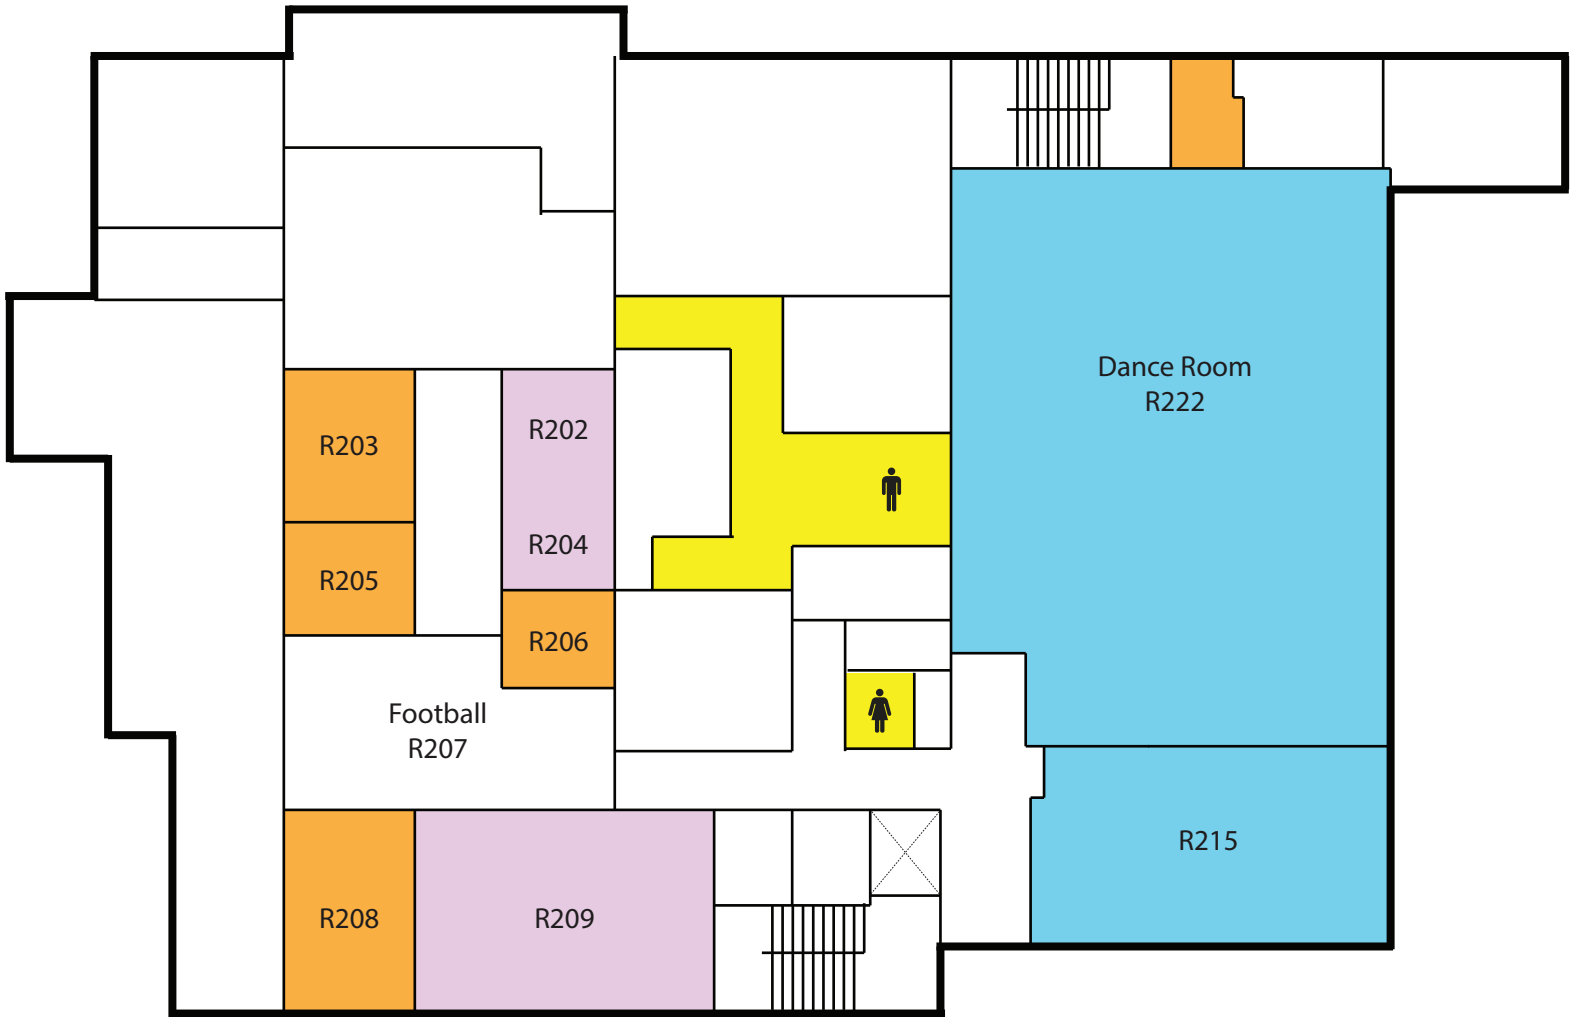

- Classroom
- Office
- Restroom
- Meeting Room

Santa Margarita Catholic High School

CLASSROOM LOCATOR

22062 Antonio Parkway - Rancho Santa Margarita, CA 92688
(949) 766-6000

Eagle Athletic Center "R" Building 2nd Floor