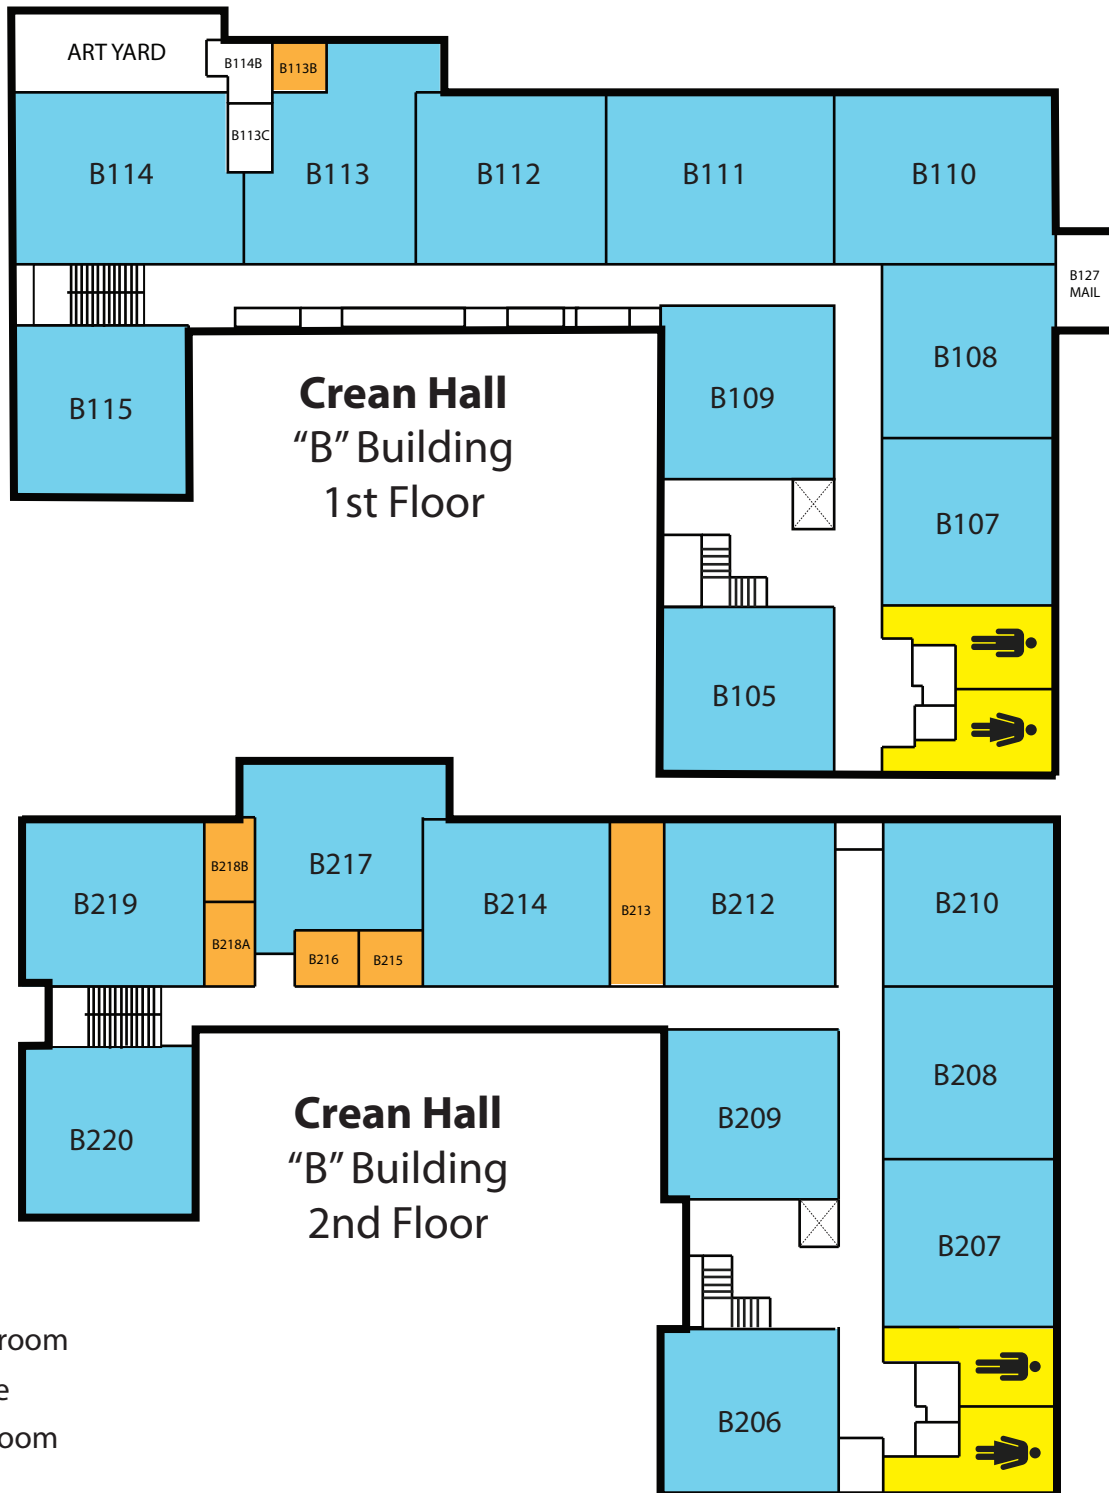

Santa Margarita Catholic High School

CLASSROOM LOCATOR

22062 Antonio Parkway - Rancho Santa Margarita, CA 92688
(949) 766-6000

Lyon Hall "A" Building

Santa Margarita Catholic High School

CLASSROOM LOCATOR

22062 Antonio Parkway - Rancho Santa Margarita, CA 92688
(949) 766-6000