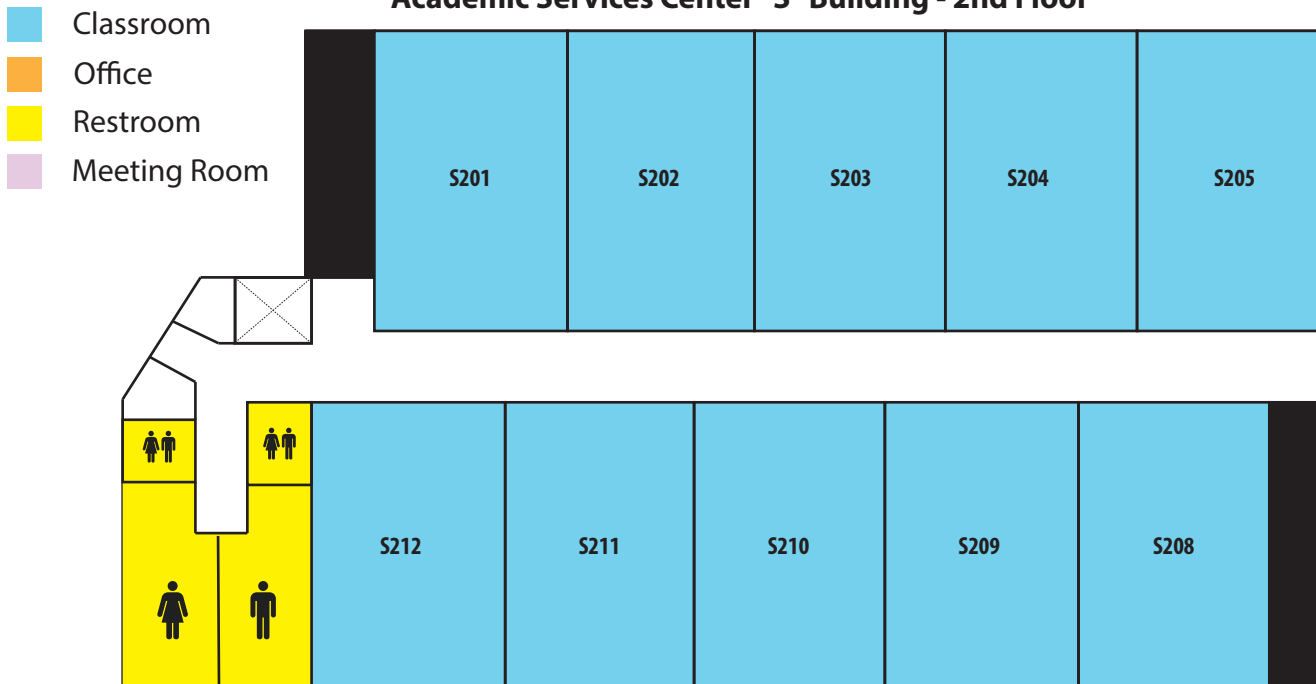

Academic Services Center "S" Building - 2nd Floor